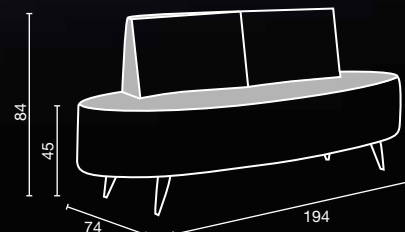

b-side

Sky in photo:
A: amethyst 52
B: milk 61

Available in
50 SKY Colours

2 PLACE

'C' SHAPE

SH/993

'S' SHAPE

SH/994