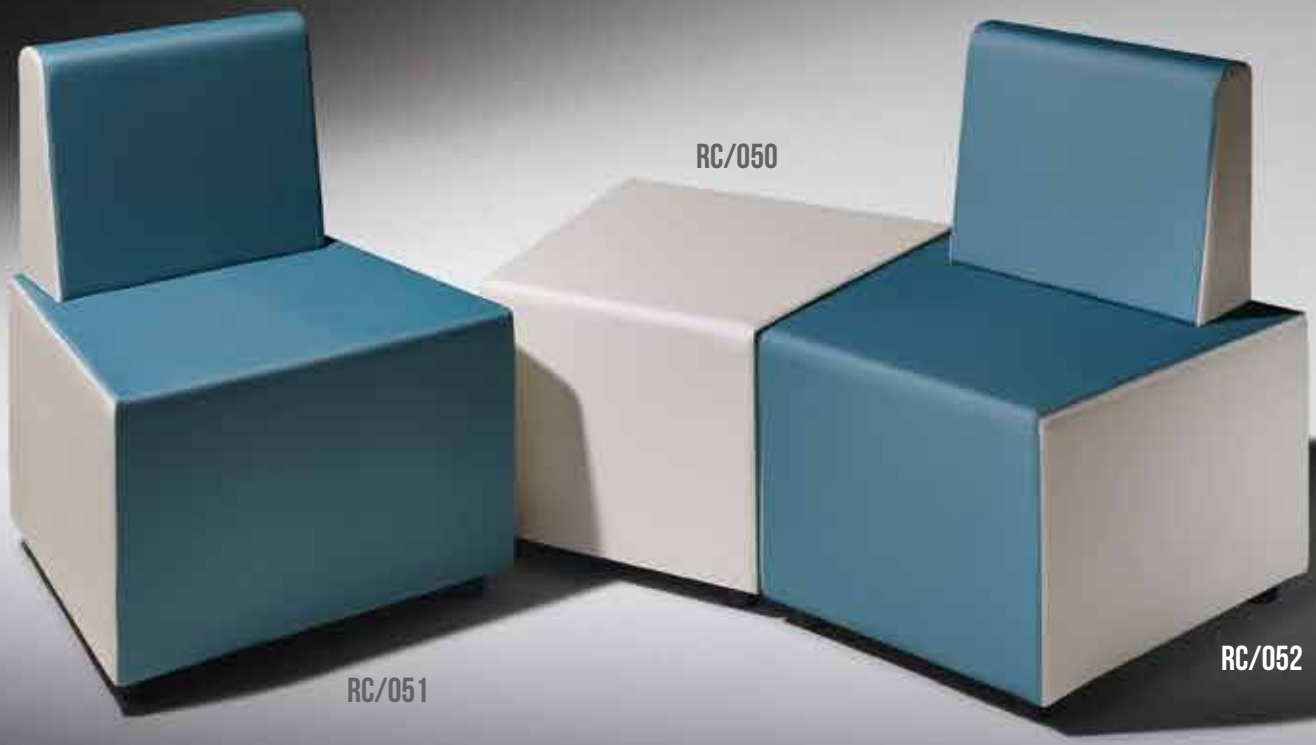

Sky in photo:
 A: aqua satin H2
 B: white satin H3
 (RC/052 - RC/051)

Available in
 50 SKY Colours

transformer

1 PLACE	1 PLACE (WITH BACKREST)	1 PLACE (WITH BACKREST)
RC/050	RC/051	RC/052
FOR DRYERS		
RC/050-5	RC/051-5	RC/052-5