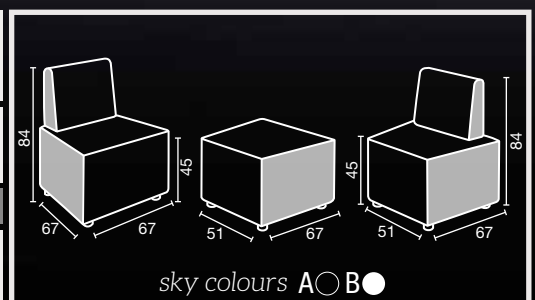

Sky in photo:
 A: aqua satin H2
 B: white satin H3
 (RC/052 - RC/051)

Available in
 50 SKY Colours

transformer

1 PLACE	1 PLACE (WITH BACKREST)	1 PLACE (WITH BACKREST)
RC/050	RC/051	RC/052
FOR DRYERS		
RC/050-5	RC/051-5	RC/052-5