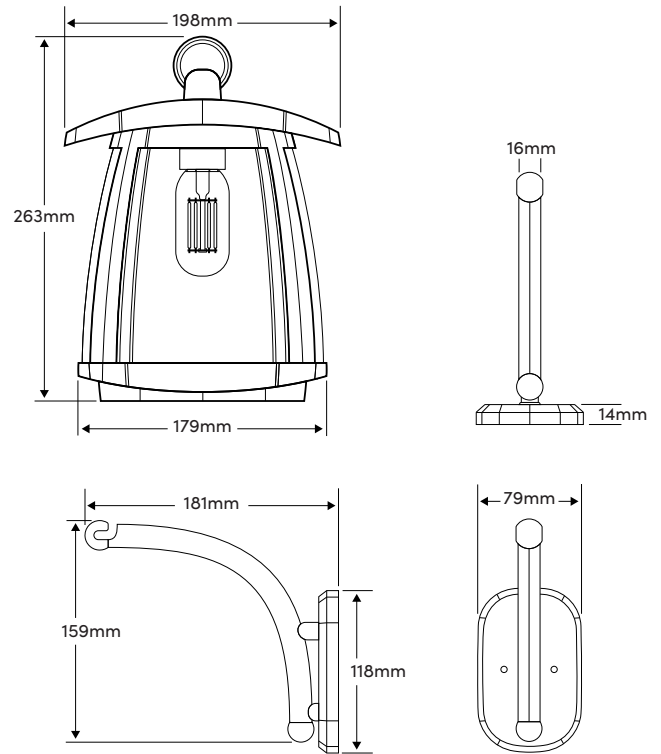

## Specifications

Light Brightness 350 Lumens

Solar Panel Power Monocrystalline, 4.86/2W

## Dimensions