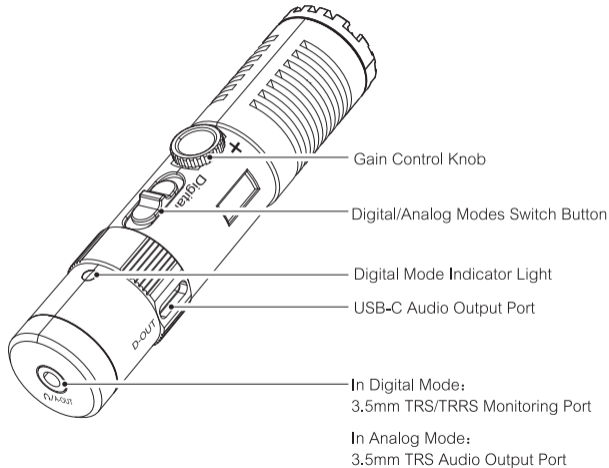

VM10 **PRO**

Mini Super Cardioid Digital Shotgun Microphone

User Manual

Foreword

Thanks for purchasing COMICA VM10 PRO

Main Features

- Super Cardioid Pattern, Accurate Sound Pickup
- Digital / Analog Output Mode Switch, Universal for Camera and Smartphone
- Stepless Gain Control with Preamp in Digital Mode
- Support Real-time Monitor in Digital Mode
- No Power Driven, Plug and Play
- Professional Shock-mount, Effective Shock Absorption
- Full Metal Material, Super Shielding

Notice

- ⚠ When working with devices with Lightning interface in digital mode, it is necessary to purchase relevant audio output cable or audio adapter cable by yourself
- ⚠ Some smartphones with USB-C interface are incompatible in digital mode, such as VIVO and OPPO
- ⚠ When working in digital mode, the 3.5mm TRS audio output port is intelligently identified as the monitoring port, the gain control knob and digital mode indicator light are available only in digital mode

Item Check List

1. Microphone
2. Shock Mount
3. 3.5mm TRS -TRS Audio Cable
4. 3.5mm TRS -TRRS Audio Cable
5. 2-in-1 Audio Cable
6. Wind Muff
7. Carry Case
8. User Manual
9. Warranty Card

Components and Instruction