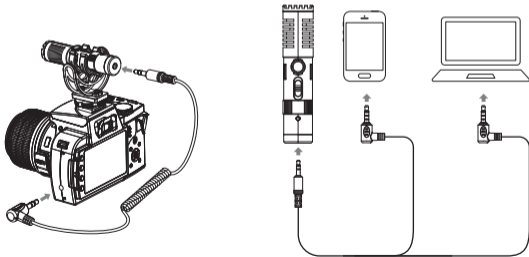

Installation

Digital Mode:

1. Set the digital/analog switch button to the digital icon;

Digital

2. Connect the mic and the phone/computer via the 2-in-1 audio cable and related audio cables/adapters. The digital working status indicator is on after successful connection (If the indicator is not on, it may be caused by compatibility/system problems); choose whether to monitor according to your needs.

Analog Mode:

1. Set the digital/analog switch button to the analog icon;

Digital

Analog

2. When used with camera, it can be connected via 3.5mm TRS-TRS audio cable; when used with phone or computer, it can be connected via 3.5mm TRS-TRRS audio cable.