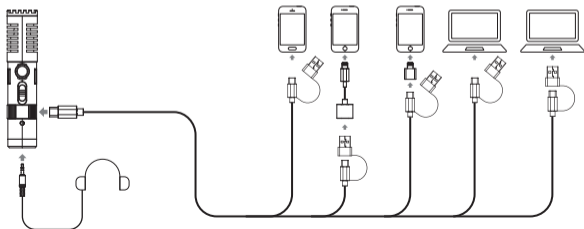

Item Check List

1. Microphone
2. Shock Mount
3. 3.5mm TRS -TRS Audio Cable
4. 3.5mm TRS -TRRS Audio Cable
5. 2-in-1 Audio Cable
6. Wind Muff
7. Carry Case
8. User Manual
9. Warranty Card

Components and Instruction

Installation

Digital Mode:

1. Set the digital/analog switch button to the digital icon;

Digital

2. Connect the mic and the phone/computer via the 2-in-1 audio cable and related audio cables/adapters. The digital working status indicator is on after successful connection (If the indicator is not on, it may be caused by compatibility/system problems); choose whether to monitor according to your needs.

Analog Mode:

1. Set the digital/analog switch button to the analog icon;

Digital

Analog

2. When used with camera, it can be connected via 3.5mm TRS-TRS audio cable; when used with phone or computer, it can be connected via 3.5mm TRS-TRRS audio cable.