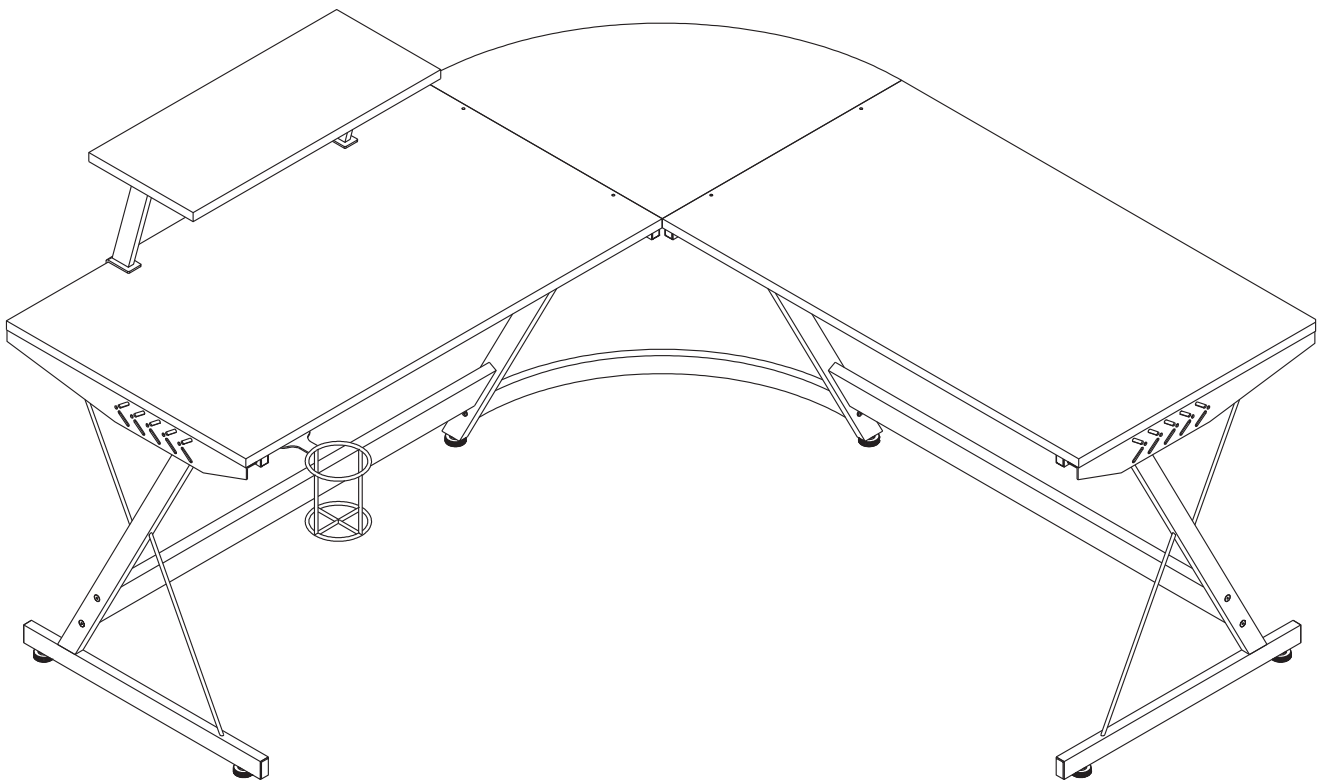

Assembling Instruction

ATTENTION: Do not tighten the screws until all of them are in right positions

1. Please check the manual carefully and make sure you have receive all the parts.

2. If there is any missing, please let us know the letter of the parts you need.

3. If there is any damage, please send clear photos to us, we will check and offer you best solution soon.