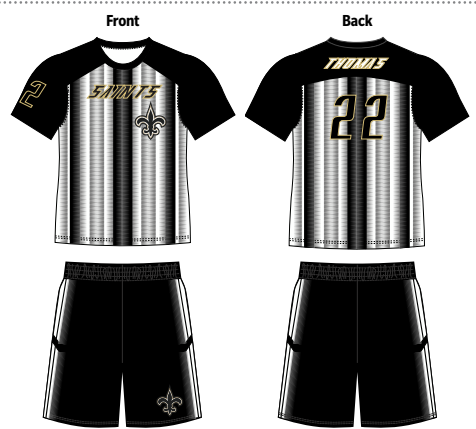

## CONTENTS

394

CHROMAGEAR

**CHROMAGEAR** / *SOCCER*

Goal  
JDU013  
JSJC1A/  
JSSN7A

Goal - Back  
JSJC1A(6)

GOAL NFHS LEGAL

JDU013

Lettering:  
Warrior1

Number Style:  
Warrior1

Jersey Colors:  
Color 1  
Color 2  
Color 3

Short Colors:  
Color 1  
Color 2  
Color 3

NEW SCOUT NFHS LEGAL

JDU014

Font:  
Apache

Jersey Colors:  
Color 1  
Color 2  
Color 3