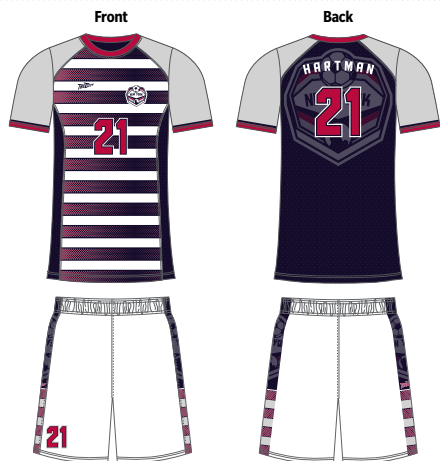

PRESTO NFHS LEGAL

JDU011

Lettering:
Apache

Number Style:
Apache

Jersey Colors:
☐ Color 1
☐ Color 2
☐ Color 3
☐ Color 4
☒ Color 5

Short Colors:
☐ Color 1
☐ Color 2
☐ Color 3
☒ Color 4
☒ Color 5