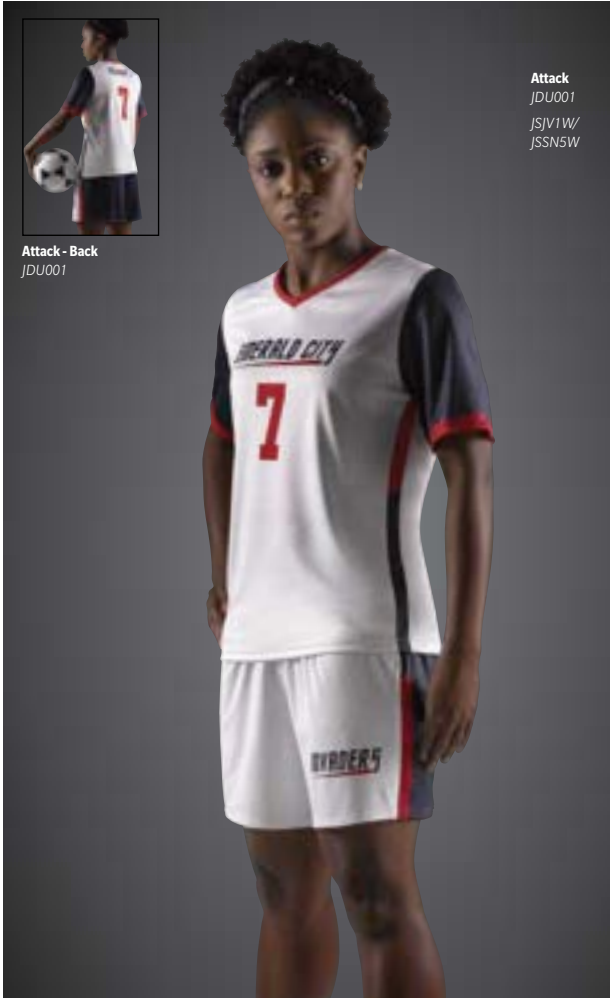

JDU018

Font:  
Warrior  
(Name)  
Apache  
(Numbers)

Jersey Colors:  
 Color 1  
 Color 2  
 Color 3  
 Color 4

Short Colors:  
 Color 1  
 Color 2  
 Color 3  
 Color 4

AVAILABLE JAN 2023

Attack  
 JDU001  
 JSJV1W/  
 JSSN5W