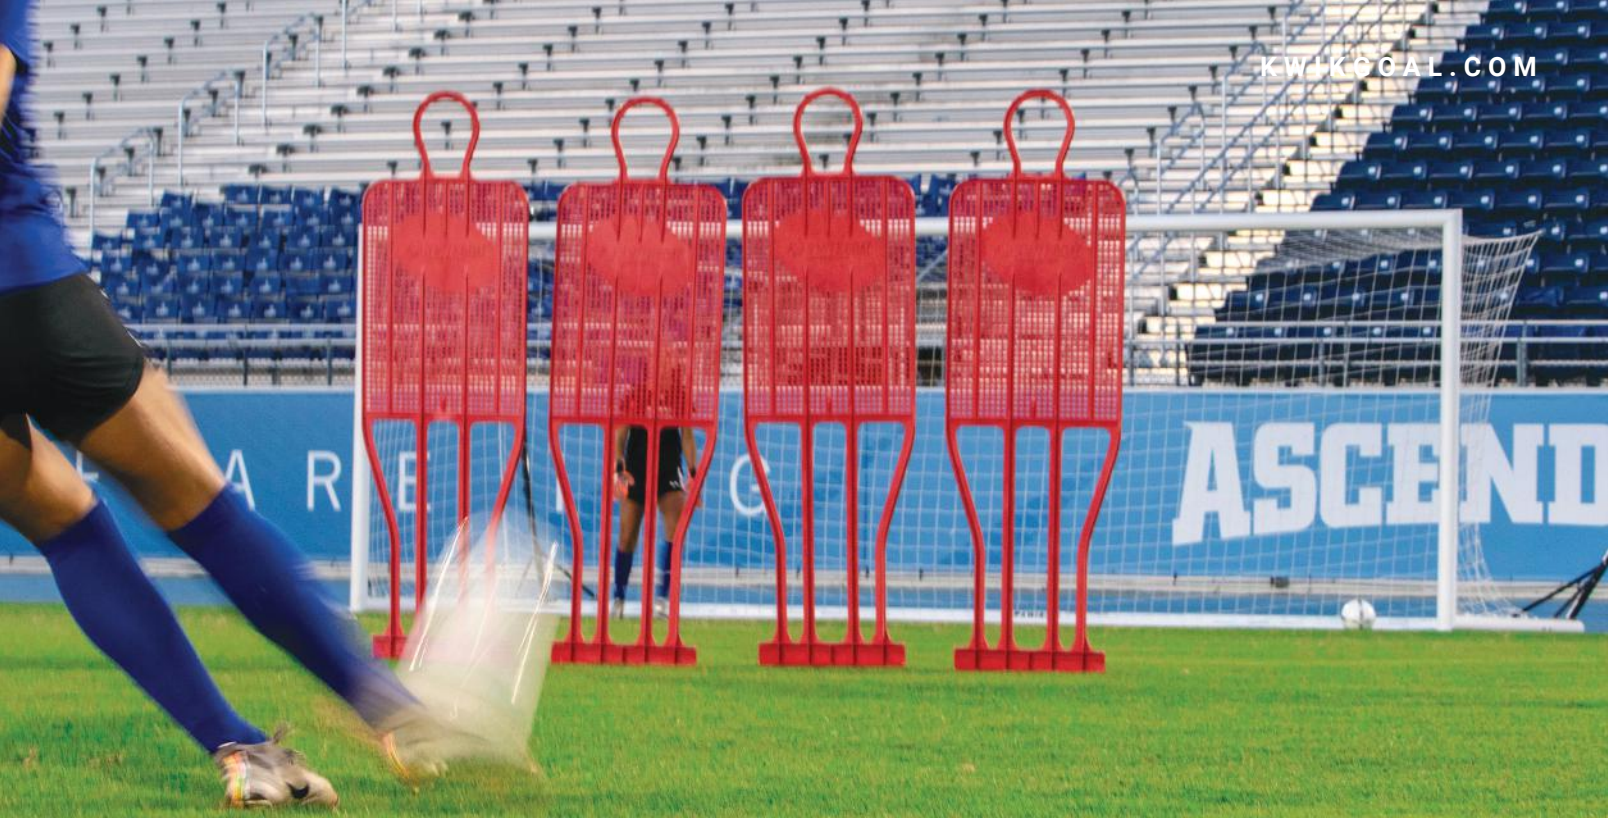

TOM®

TRAINING OPPONENT MANNEQUIN®

One-piece molded, high-impact plastic
Made in the U.S.A. from UV stabilized plastics
Base includes four 4" ground spikes

·16B2604

SIZE 5'4"H
COLOR Blue
WEIGHT 9 lbs.
PRICE MSRP $295.00 each

·16B2708

SIZE 5'10"H
COLOR Yellow
WEIGHT 10 lbs.
PRICE MSRP $325.00 each

·16B2701

SIZE 5'10"H
COLOR Red
WEIGHT 10 lbs.
PRICE MSRP $325.00 each