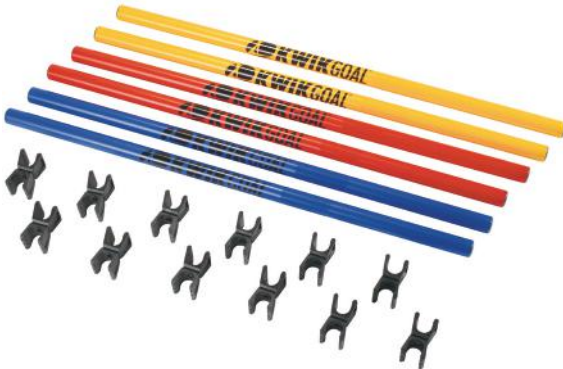

## COACHING STICKS 2 GO

<b>SIZE</b>	60"H x 1" Diameter
<b>MATERIAL</b>	High-impact plastic
<b>FEATURES</b>	Sticks unscrew at mid-point
<b>INCLUDES</b>	Round steel base with ground peg Set of 6
• 16B33021	Hi-Vis Orange
• 16B33024	Hi Vis Green
<b>PRICE</b>	MSRP <b>\$132.00</b> set

## SWIVEL CLIPS

- 10B3801
- COLOR** Black
- INCLUDES** Pack of 24
- FEATURES** Fits all Kwik Goal® Coaching Sticks, 30" and 60" Coaching Stick Hurdles
- PRICE** MSRP \$59.00 pack