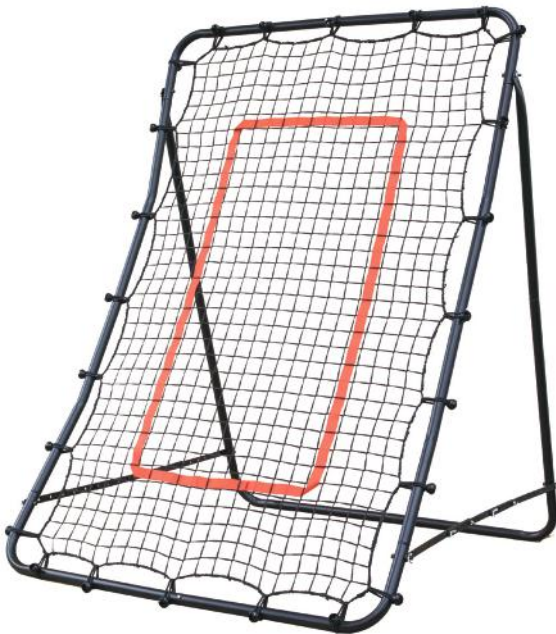

CFR-2 REBOUNDER

·16A4202

SIZE

39" x 59" face

**MATERIAL
FEATURES**

Steel frame, Polyethylene net
Rebound surface with adjustable angle
Lightweight frame can be repositioned easily

INCLUDES

2.4mm, 1.5" mesh, black
HTTP net with center target
Net attachment bungees, frame, hardware, & four "J" style anchor pegs

**WEIGHT
PRICE**

14.5 lbs. per unit
MSRP $173.00

REPLACEMENT NET

3A402
MSRP $34.00 each