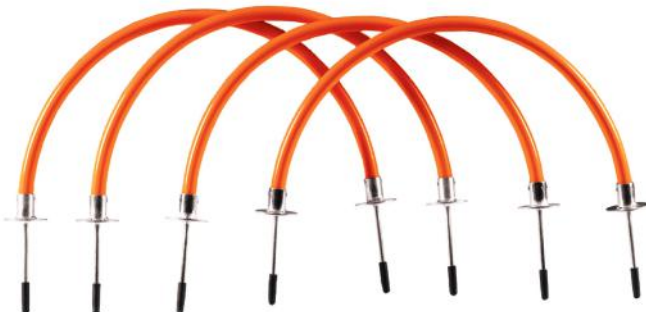

TRAINING ARCHES

SET OF 4

MATERIAL

1" round high-impact plastic arches

•16A1321

SIZE

14.5"H x 25"W

COLOR

Hi-Vis Orange

PRICE

MSRP $126.00 set

•16A1324

SIZE

11.5"H x 19"W

COLOR

Hi-Vis Green

PRICE

MSRP $105.00 set