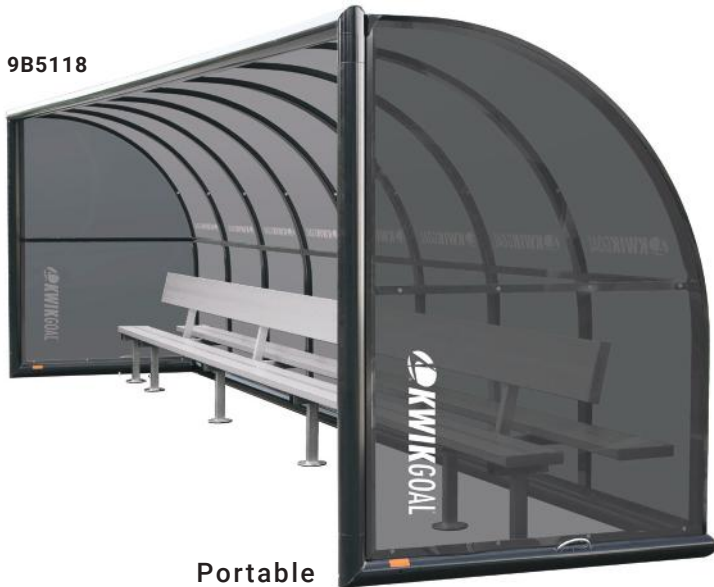

SHELTERS MUST BE ANCHORED AT ALL TIMES

9B5118

Portable