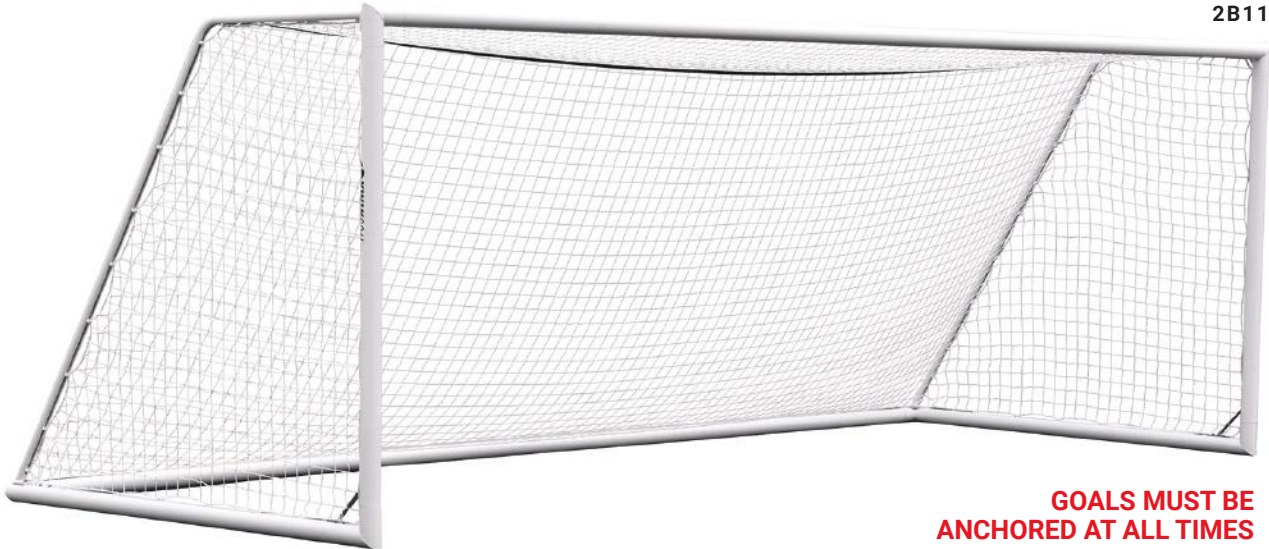

2B11

GOALS MUST BE ANCHORED AT ALL TIMES

FUSION MAX GOAL

·2B11

SIZE	8'H x 24'W x 3'D x 9'B
MATERIAL	4" round frame 2" round backdrops
FEATURES	Kwik Lock® Net System All-aluminum construction
INCLUDES	3 mm, 3.5" mesh, white net (3B6826) Kwik Lock® Net Clips Net Support Strap (10B4406) 4 semi-permanent ground anchors (10B103)
FINISH	White electrostatic coating
WEIGHT	223 lbs. per goal
SHIPPED	Truck
PRICE	MSRP $3,900.00 each

WHEEL OPTION

• 10B409
Fits Pro Premier®, European Match and Fusion® Goals
MSRP **$700.00** set
Wheels remain mounted to frame and flip-up while goal is in use