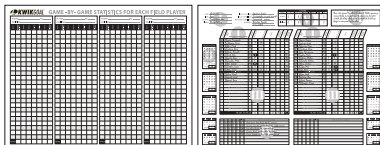

OVERSIZED SOCCER SCOREBOOK

-20B901

SIZE

10.25" x 14.25"

FEATURES

Schedule, 24 match score sheets, player statistics, goalkeeper statistics and field diagrams

PRICE

MSRP $18.00 each