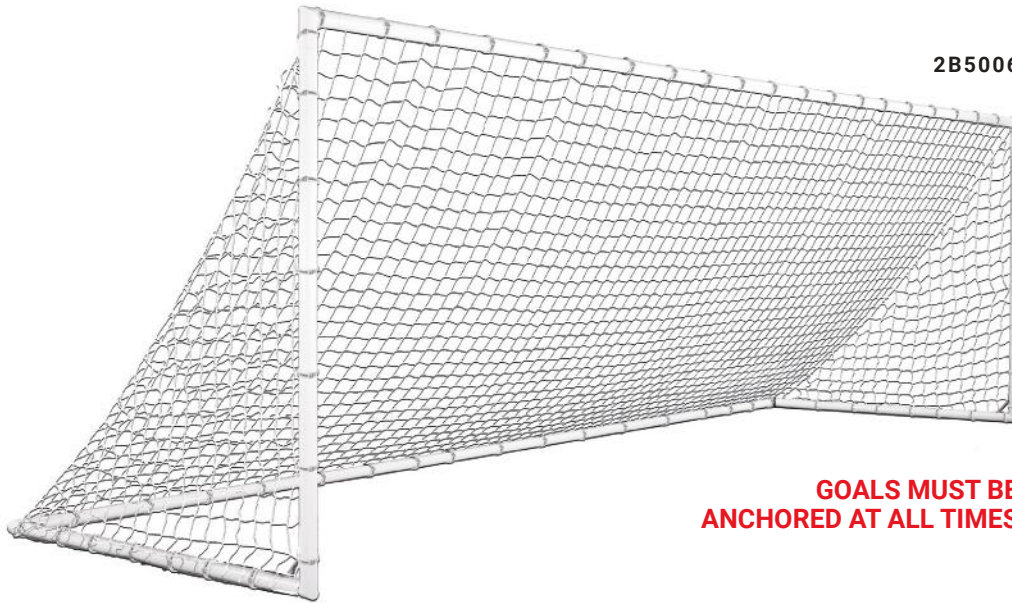

2B5006

GOALS MUST BE ANCHORED AT ALL TIMES

ACADEMY GOAL

MATERIAL	3" round posts, base, crossbar, and back bottom bar
FEATURES	All-aluminum construction Lightweight tubes for portability
INCLUDES	2.4mm, 120mm mesh, white net 4 "J" Anchors Net Attachment Straps
FINISH	White electrostatic coating

• **2B5006**
8'H x 24'W x 0'D x 8.25'B, net
93 lbs. per goal
MSRP **$1,850.00** each
Shipped: Truck

• **2B5005**
7'H x 21'W x 0'D x 7.25'B
84 lbs. per goal
MSRP **$1,800.00** each
Shipped: Truck

• **2B5004**
6.5'H x 18.5'W x 0'D x 6.75'B
77 lbs. per goal
MSRP **$1,645.00** each
Shipped: Truck

• **2B5003**
6.5'H x 12'W x 0'D x 6.75'B
65 lbs. per goal
MSRP **$1,450.00** each
Shipped: Truck

• **2B5002**
4.5'H x 9'W x 0'D x 4.75'B
50 lbs. per goal
MSRP **$1,250.00** each
Shipped: UPS/Truck

• **2B5001**
4'H x 6'W x 0'D x 4.25'B
43 lbs. per goal
MSRP **$1,125.00** each
Shipped: UPS/Truck

• **2B6001**
3'H x 4'W x 0'D x 3.25'B
35 lbs. per goal
MSRP **$990.00** each
Shipped: UPS

INCLUDES