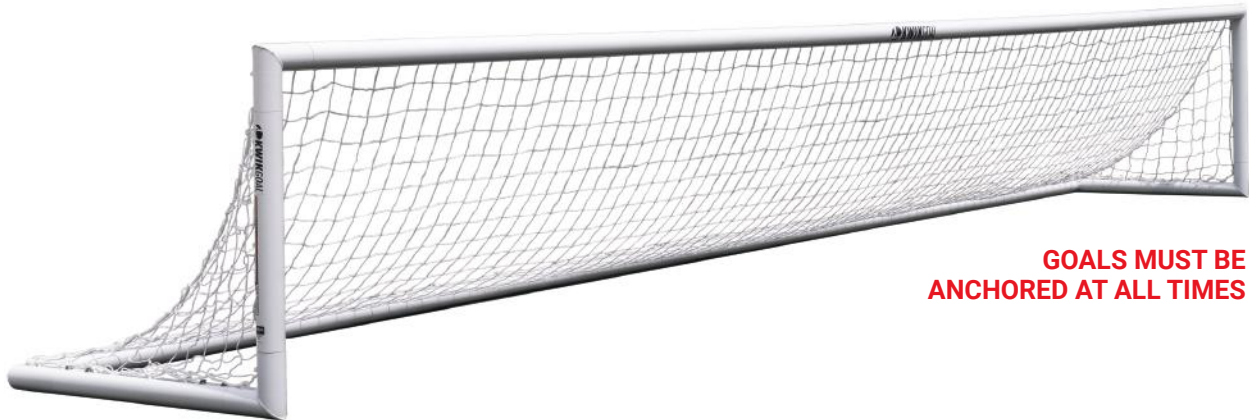

2B3024

GOALS MUST BE ANCHORED AT ALL TIMES

FINISHING GOAL

2B3024

SIZE	3'H x 24'W x 0'D x 3-1/4'B
MATERIAL	3" round posts, base, crossbar, and back bottom bar
FEATURES	All-aluminum construction Kwik Lock® Net System
INCLUDES	3mm, 3.5" mesh, white net (3B3024) Kwik Lock® Net clips 4 Portable "J" Anchors
FINISH	White electrostatic coating
WEIGHT	101 lbs. per unit
SHIPPED	Truck
PRICE	MSRP $1,930.00 each

Jim Curtin, Philadelphia Union Head Coach, credits our Finishing Goal for the Union having one of the highest shooting percentages in the MLS. Sized at 3'x24', the Finishing Goal is ideal for shooting drills emphasizing the strike to the bottom corners.

REPLACEMENT NET
3B3024 – White
3'H x 24'W x 0'D x 3.25'B
3MM 3.5" Mesh
MSRP **$159.00** each

INCLUDES