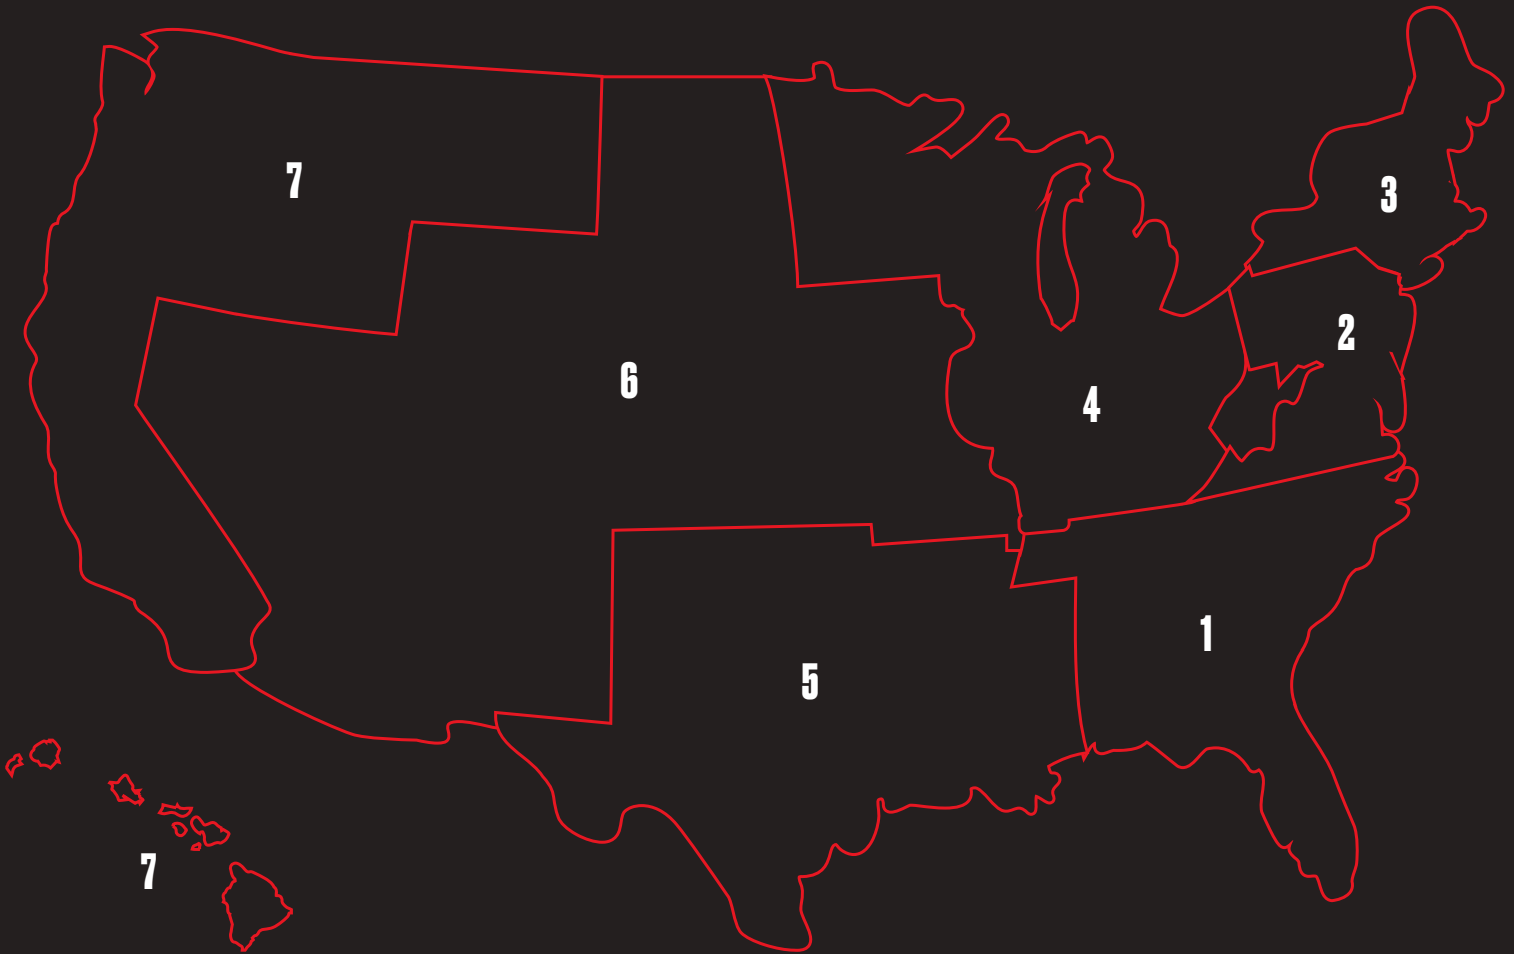

1. BRETT FORBRICH

bforbrich@kwikgoal.com

267.664.8031

TN, SC, NC, GA, AL, FL

2. GERRY HESS

ghess@kwikgoal.com

267.406.2966

NJ, VA, PA, MD, DE

3. TIM TOBIN

ttobin@kwikgoal.com

267.406.2537

NY, CT, RI, MA, VT, NH, ME

4. MATT COOK

mcook@kwikgoal.com

267.406.3761

IL, WI, IN, OH, MI, KY, MN

5. JAMIE HARTLEY

jhartley@kwikgoal.com

267.406.5600

TX, OK, MS, AR, LA

6. CHRIS CHICO

cchico@kwikgoal.com

267.406.3084

**NV, AZ, NM, UT, CO, KS, NE,
MO, IA, ND, SD, WY**

7. JESSE MENDOZA

jmendoza@kwikgoal.com

267.885.4084

CA, OR, WA, MT, ID, HI