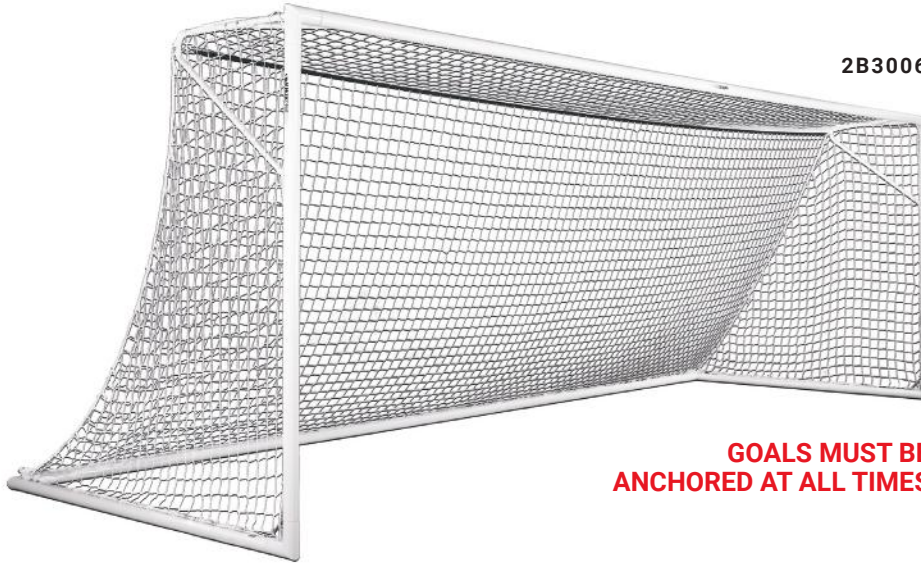

2B3006

GOALS MUST BE ANCHORED AT ALL TIMES

DELUXE EUROPEAN CLUB GOAL

MATERIAL	3" round posts, base, crossbar, and back bottom bar
FEATURES	All-aluminum construction Kwik Lock® Net System European backstays
INCLUDES	3 mm, 3.5" mesh, white net Net Support Strap Kwik Lock® Net Clips 4 semi-permanent ground anchors
FINISH	White electrostatic coating

INCLUDES

• 2B3006
8'H x 24'W x 3'D x 8.5'B
147 lbs. per goal
MSRP **$2,740.00** each
Shipped: Truck

• 2B3005
7'H x 21'W x 3'D x 7.5'B
137 lbs. per goal
MSRP **$2,490.00** each
Shipped: Truck

• 2B3004
6.5'H x 18.5'W x 2'D x 7'B
124 lbs. per goal
MSRP **$2,395.00** each
Shipped: Truck

• 2B3003
6.5'H x 12'W x 2'D x 7'B
103 lbs. per goal
MSRP **$2,085.00** each
Shipped: Truck

• 2B3002
4.5'H x 9'W x 2'D x 5'B
Four 16" Portable Anchor Pegs
77 lbs. per goal
MSRP **$1,755.00** each
Shipped: UPS/Truck

• 2B3001
4'H x 6'W x 2'D x 4.25'B
Four 16" Portable Anchor Pegs
66 lbs. per goal
MSRP **$1,525.00** each
Shipped: UPS/Truck

• 2B3006SW
8'H x 24'W x 3'D x 8.5'B
216 lbs. per goal
6 Saddle Anchor Bags
MSRP **$4,760.00** each
Shipped: Truck
Swivel wheels are removed when goal is in use or in storage

WHEEL OPTION

• 10B410
Fits Deluxe European Club Goals
MSRP **$700.00** set
Wheels remain mounted to frame and flip-up while goal is in use