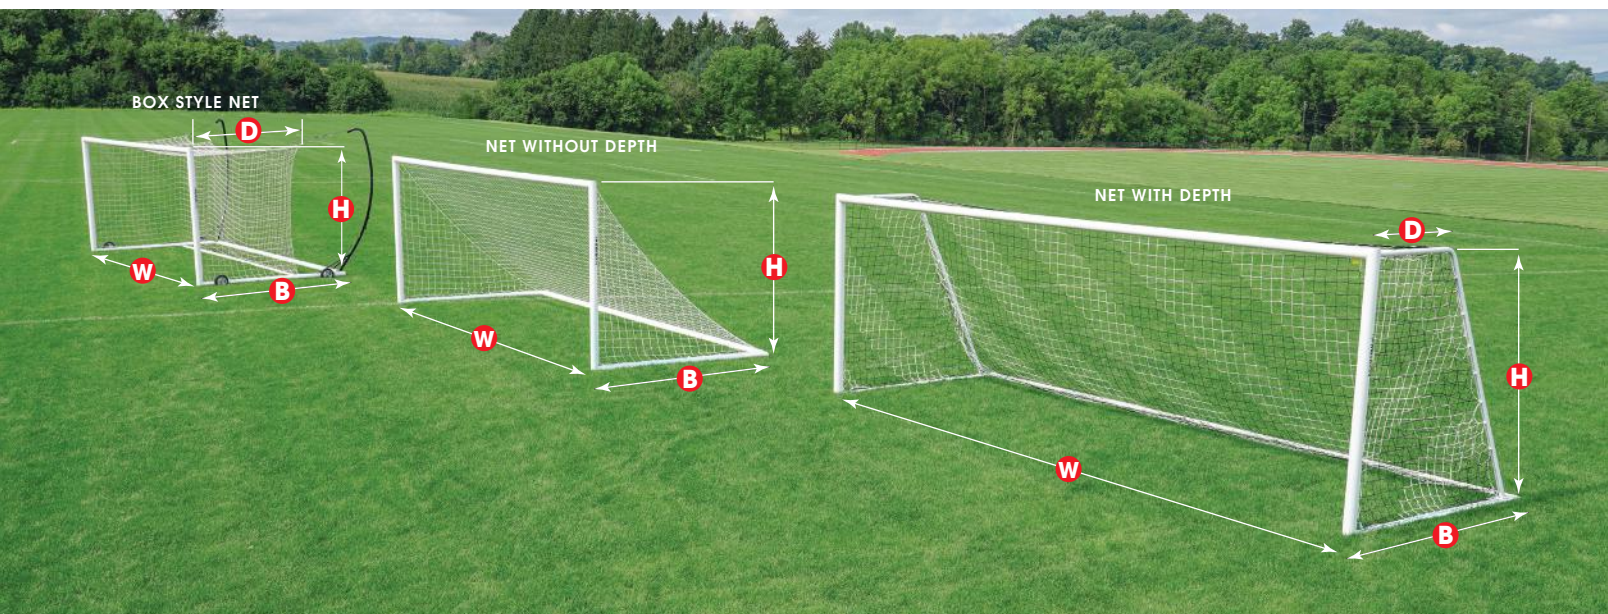

ITEM #	ROPE SIZE	MESH	COLOR	MSRP per each
6.5'H x 18.5'W x 0'D x 6.5'B 3B7224	2.4mm	120mm	White	$116.00 USD
6.5'H x 12'W x 2'D x 6.5'B 3B6823	3mm	3.5"	White	$155.00 USD
3B5821	3mm	120mm	White	$132.00 USD
3B4441	2.4mm	120mm	Blue	$79.00 USD
6.5'H x 12'W x 0'D x 6.5'B 3B7223	2.4mm	120mm	White	$96.00 USD
5'H x 10'W x 0'D x 5'B 3B342	2.4mm	120mm	Blue	$59.00 USD
4.5'H x 9'W x 2'D x 5'B 3B6822	3mm	3.5"	White	$128.00 USD
3B5501	3mm	120mm	White	$112.00 USD
4.5'H x 9'W x 0'D x 4'B 3B7222	2.4mm	120mm	White	$74.00 USD
4'H x 6'W x 2'D x 4'B 3B6821	3mm	3.5"	White	$110.00 USD
3B5301	3mm	120mm	White	$72.00 USD
4'H x 6'W x 0'D x 4'B 3B7221	2.4mm	120mm	White	$72.00 USD
4'H x 6'W x 0'D x 3'B 3B3041	2.4mm	120mm	Blue	$61.00 USD
3'H x 4'W x 0'D x 3'B 3B7220	2.4mm	120mm	White	$65.00 USD

PRE-PACKAGED NETS

• 3B6402

SIZE 8'H x 24'W x 3'D x 8.5'B
3mm, 120mm

COLOR White

PRICE MSRP $163.00 each

• 3B4541

SIZE 6.5'H x 12'W x 2'D x 6.5'B
2.4mm, 120mm

COLOR Blue

PRICE MSRP $91.00 each