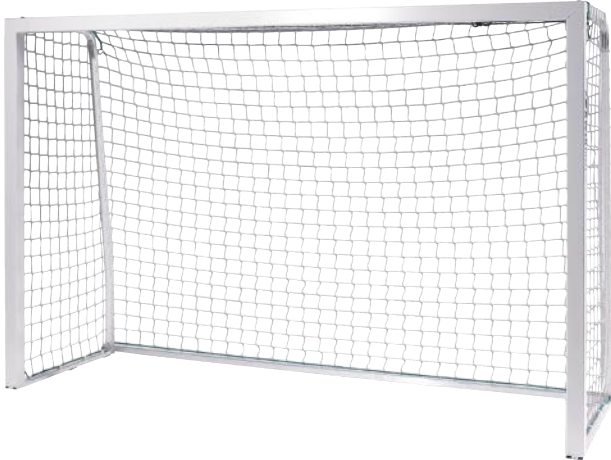

**GOALS MUST BE
ANCHORED AT ALL TIMES**