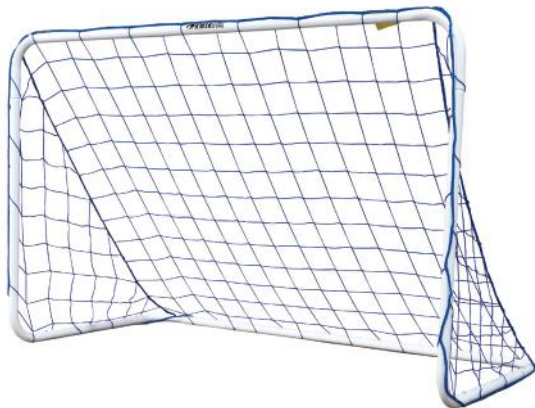

## KWIK FLEX® LITE SOCCER GOAL

<b>MATERIAL</b>	Fiberglass and metal construction
<b>FEATURES</b>	Tool-free assembly and take down
<b>INCLUDES</b>	4mm, 5" mesh, white net Carry bag

• 2B1505  
6.5'H x 12'W x 3.25'D x 3.25'B  
27 lbs. per goal  
MSRP **\$254.00** each

• 2B1504 **NEW**  
5'H x 8'W x 30'D x 2'4"B  
18 lbs. per goal  
MSRP **\$200.00** each

• 2B1503  
4'H x 6'W x 2.5'D x 2'B  
14 lbs. per goal  
MSRP **\$183.00** each

• 2B1502  
3'H x 5'W x 2.5'D x 2'B  
11 lbs. per goal  
MSRP **\$148.00** each