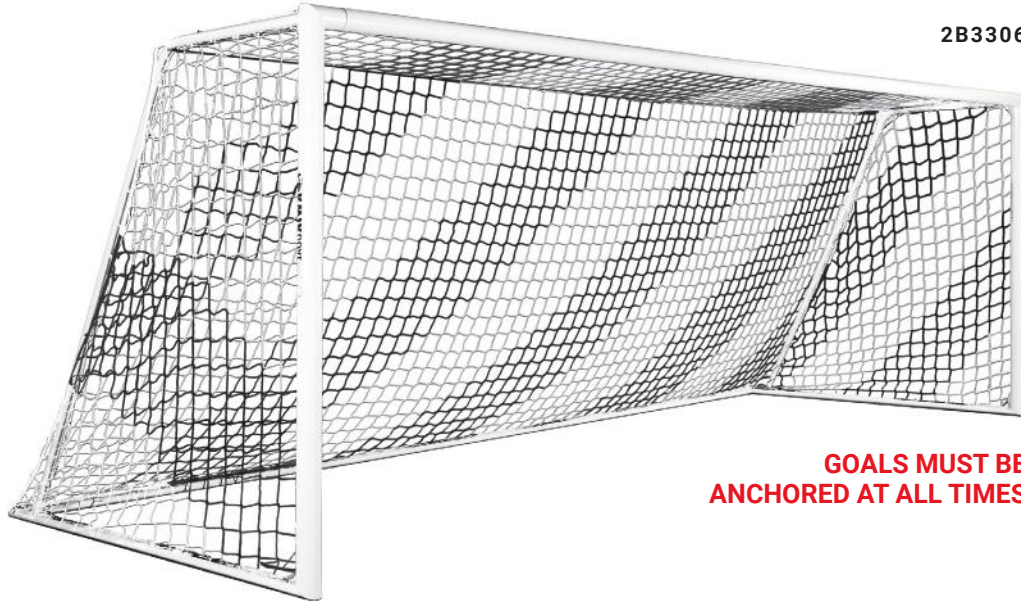

2B3306

GOALS MUST BE ANCHORED AT ALL TIMES

EVOLUTION 1.1 GOAL

•2B3306

SIZE
MATERIAL

8'H x 24'W x 3'D x 9'B
4" x 5" elliptical posts and crossbar
4" x 2" elliptical base and back bottom bar
2" round tube backdrop

FEATURES

All-aluminum construction
Semi-permanent & portable

INCLUDES

3 mm, 120 mm mesh, black/white net (3B2162)
Net Support Strap
Kwik Lock® Net Clips
4 semi-permanent ground anchors

FINISH
WEIGHT
SHIPPED
PRICE

White electrostatic coating
185 lbs. per goal
Truck
MSRP $4,425.00 each

•2B3306SW

255 lbs. per goal
6 Saddle Anchor Bags
MSRP $6,600.00 each

Swivel wheels are removed when goal is in use or in storage

WHEEL OPTION

•10B403
Fits Evolution Goals
MSRP $700.00 set

Wheels remain mounted to frame and flip-up while goal is in use

INCLUDES