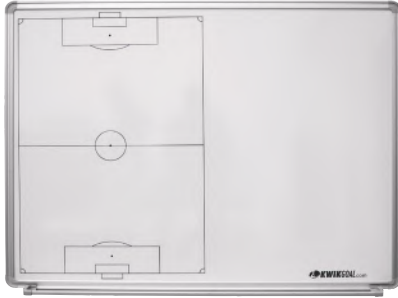

## DRY ERASE BOARD

·18B1103

**SIZE** 33" x 44"

**INCLUDES** Dry erase pen with eraser  
Player I.D. magnets with inserts  
Mounting hardware

**PRICE** MSRP **\$360.00** each