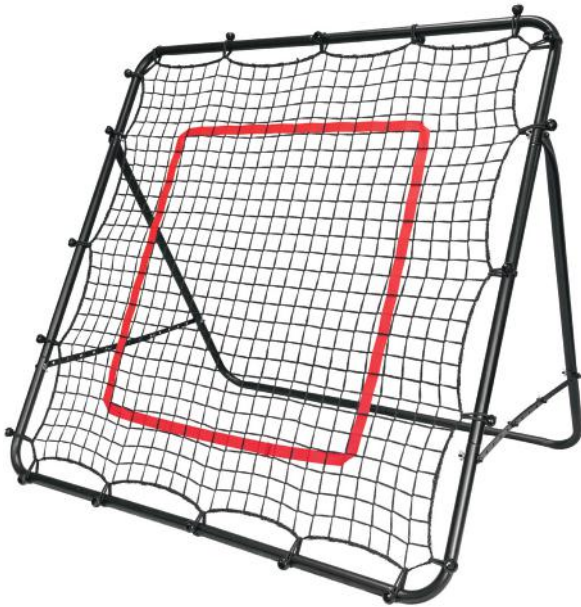

CFR-1 REBOUNDER

·16A4201

SIZE

42" x 42" face
47.5" x 47.5" outside frame

DEPTH

24"-41" depending on angle used

**MATERIAL
FEATURES**

Steel frame, Polyethylene net
Rebound surface with adjustable angle
Lightweight frame can be repositioned easily

INCLUDES

2.4mm, 1.5" mesh, black
HTPP net with center target
Net attachment bungees, frame, hardware, & four "J" style anchor pegs

**WEIGHT
PRICE**

13 lbs. per unit
MSRP $127.00

REPLACEMENT NET

3A401
MSRP $32.00 each