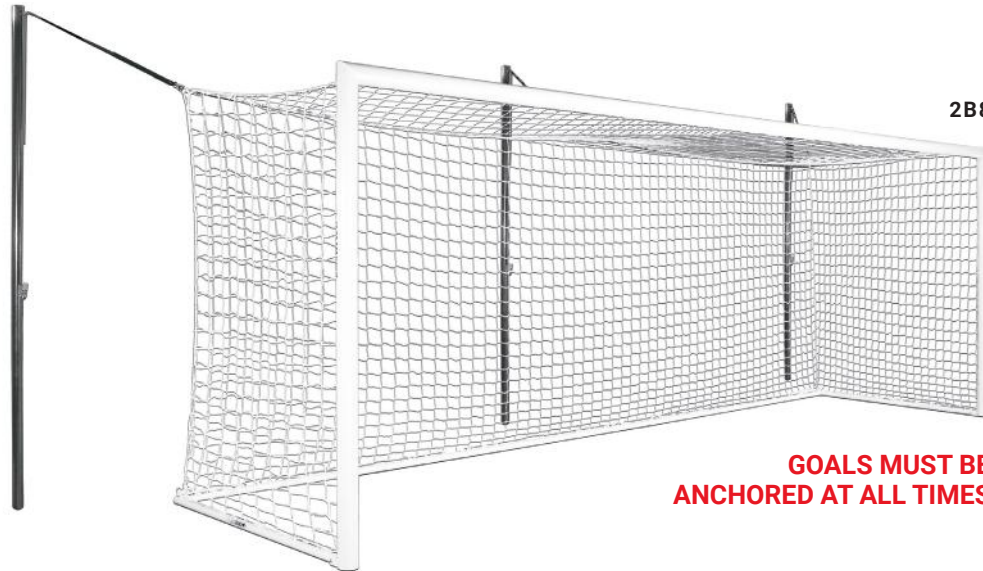

GOALS MUST BE ANCHORED AT ALL TIMES

PRO PREMIER® WORLD COMPETITION GOAL

·2B8	
SIZE	8'H x 24'W x 6'D x 6'B
MATERIAL	4.375" round front posts and crossbar 2.625" round back net poles with ratchet system
FEATURES	All-aluminum construction Kwik Lock® Net System Semi-permanent
INCLUDES	3 mm, 120mm mesh, white net (3B1502) 3 back net posts with ratchet system Kwik Lock® Net Clips 5 ground sleeves with caps World Competition Net Frame
FINISH	White electrostatic coating (goal frame) Black electrostatic coating (back poles)
WEIGHT SHIPPED	217 lbs. per goal Truck
PRICE	MSRP $4,175.00 each

INCLUDES