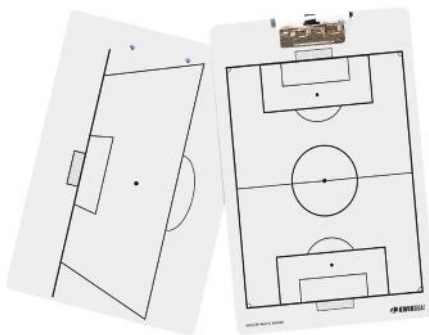

SOCCER TACTIC BOARD

·18B601

SIZE	12" x 18"
INCLUDES	Dry erase pen with eraser Full field diagram front Attacking .3 diagram back
PRICE	MSRP $31.00 each