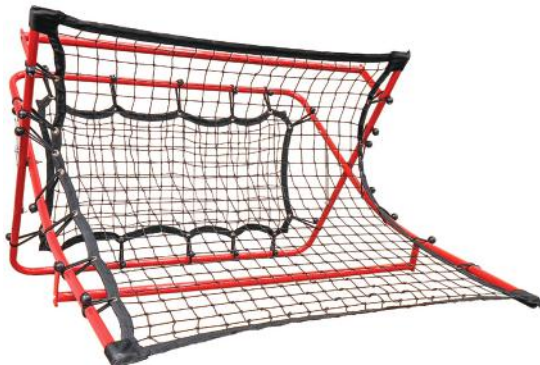

DFR-1 REBOUNDER

·16A4501

SIZE

27" x 42" x 42"

MATERIAL

Steel frame, Polypropylene net

FEATURES

Multiple angles for passing and receiving
Collapsible for easy storage

INCLUDES

Carry bag
"U" anchor pegs
Net attachment bungees,
Frame
Hardware

WEIGHT

13 lbs. per unit

PRICE

MSRP $126.00 each