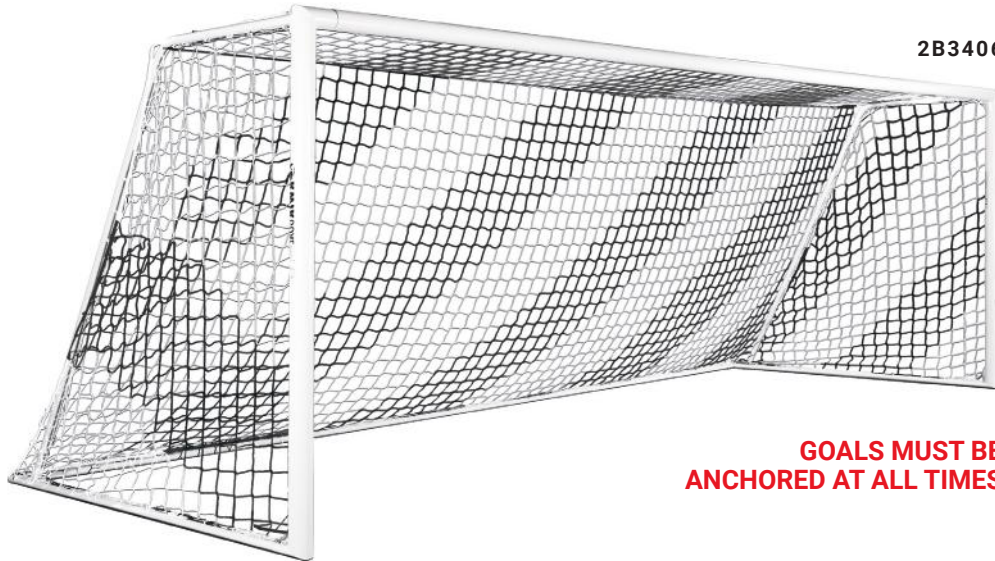

2B3406

GOALS MUST BE ANCHORED AT ALL TIMES

EVOLUTION 2.1 GOAL

•2B3406

- **SIZE** 8'H x 24'W x 3'D x 9'B
- **MATERIAL** 4.375" round posts and crossbar
  4.375" x 2" elliptical base and back bottom bar
  2" round tube backdrop
- **FEATURES** All-aluminum construction
  Semi-permanent & portable
- **INCLUDES** 3 mm, 120mm mesh, black/white net (3B2162)
  Net Support Strap
  Kwik Lock® Net Clips
  4 semi-permanent ground anchors
- **FINISH** White electrostatic coating
- **WEIGHT** 210 lbs. per goal
- **SHIPPED** Truck
- **PRICE** MSRP $4,425.00 each

•2B3406SW

- 280 lbs. per goal
- 6 Saddle Anchor Bags
- MSRP $6,600.00 each
- Swivel wheels are removed when goal is in use or in storage

WHEEL OPTION

- •10B403
- Fits Evolution Goals
- MSRP $700.00 set
- Wheels remain mounted to frame and flip-up while goal is in use

INCLUDES