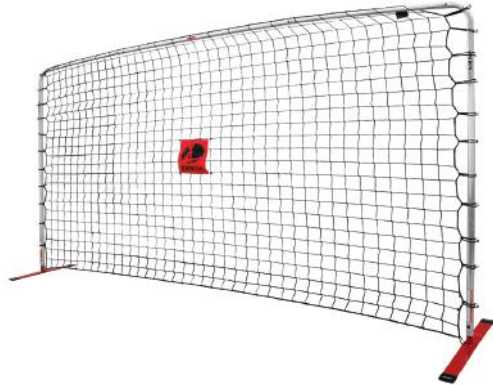

AFR-1 REBOUNDER®

- **·2B1603**
- **SIZE** 7'H x 14'W
- **MATERIAL** 1.75" round aluminum tubing frame
- **FEATURES** Steel ground shoes and moveable target
  Bungee Net Fasteners
  Color coded KWIK button assembly
- **INCLUDES** Bungee Net Fasteners
  3mm, 4" mesh, black net with moveable target
- **FINISH** Mill
- **WEIGHT** 45 lbs. per unit
- **PRICE** MSRP **$625.00** each
- **REPLACEMENT NET**
  3B804
  3mm, 4" mesh
  MSRP **$100.00** each