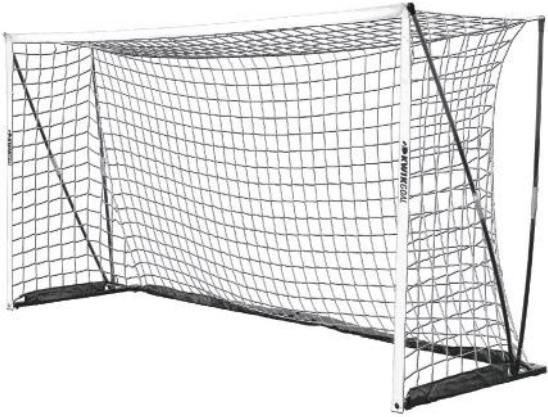

## INFINITY LITE GOAL

- MATERIAL** Fiberglass, 210D polyethylene fabric, nylon, Polypropylene
- FEATURES** Foldable goal sets up and packs away in seconds  
Full set of 2 goals per purchase.  
Reflective band for goal opening
- INCLUDES** 2 foldable goals, carry bag

•2B7502  
21"H x 30"W  
1.5 lbs. each 3 lbs. pair  
MSRP **\$63.00** per pair

•2B7504  
32"H x 48"W  
2.65 lbs. each 5 lbs. pair  
MSRP **\$89.00** per pair

•2B7506  
42"H x 72"W  
4.35 lbs. each 9 lbs. pair  
MSRP **\$115.00** per pair