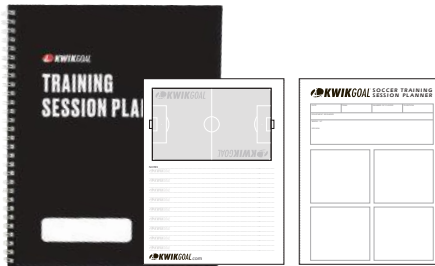

TRAINING SESSION PLANNER

-20B1601

SIZE

8.5" x 11"

FEATURES

25 Sessions

Space for detailed training plan and post-session notes

PRICE

MSRP $16.00 each