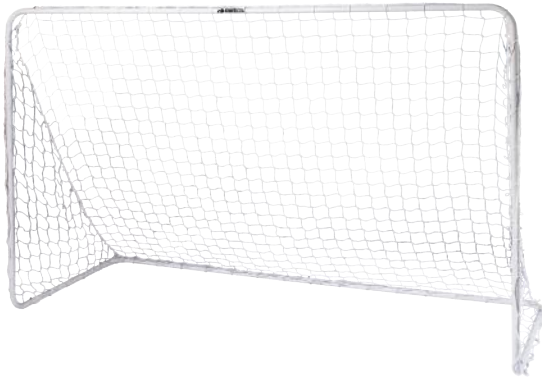

PORTABLE FUTSAL GOAL

·2B2	
SIZE	6'7"(2m)H x 9'10"(3m)W x 0'D x 4'B
MATERIAL	1.5" round tubing
FEATURES	All-aluminum construction Kwik Button® assembly
INCLUDES	3mm, 120mm mesh, white net (3B1) Net Fastener Protective floor pads 4 "U" Anchors
FINISH	White electrostatic coating
WEIGHT	25 lbs. per goal
SHIPPED	UPS
PRICE	MSRP $725.00 each