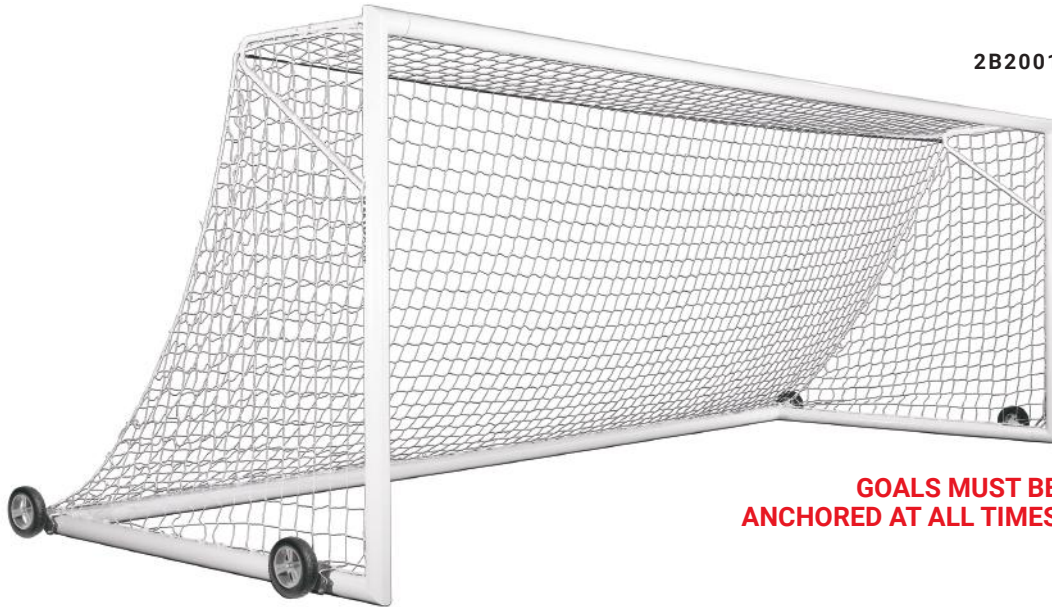

2B2001

GOALS MUST BE ANCHORED AT ALL TIMES

PRO PREMIER® EUROPEAN MATCH GOAL

2B2001

SIZE	8'H x 24'W x 3'D x 9'B
MATERIAL	4.375" round posts, base, crossbar, and back bottom bar
FEATURES	All-aluminum construction Kwik Lock® Net System European backstays Semi-permanent & portable
INCLUDES	3 mm, 3.5" mesh, white net (3B6826) Net Support Strap Kwik Lock® Net Clips 4 semi-permanent ground anchors 6 Saddle Anchor Bags 4 no-flat tires
FINISH	White electrostatic coating
WEIGHT	258 lbs. per goal
SHIPPED	Truck
PRICE	MSRP $4,770.00 each

• 2B2001SW

283 lbs. per goal

MSRP $6,485.00 each

Swivel wheels are removed when goal is in use or in storage

Wheels remain mounted to frame and flip-up while goal is in use.

INCLUDES