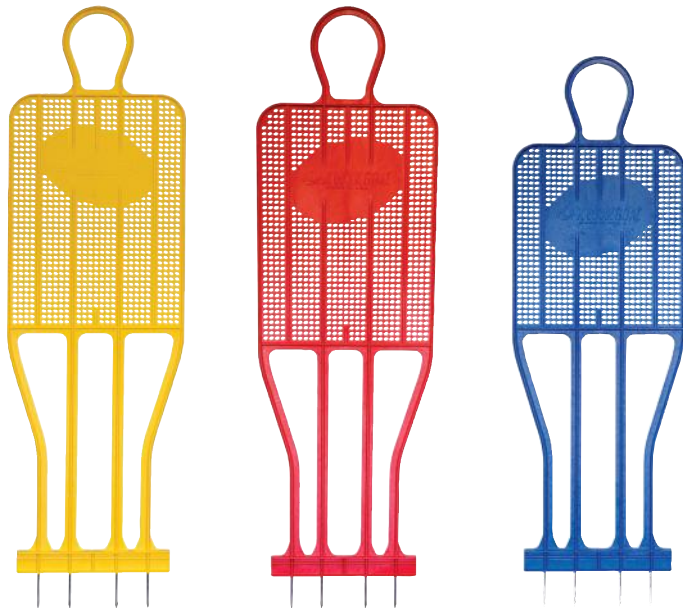

TOM®

TRAINING OPPONENT MANNEQUIN®

One-piece molded, high-impact plastic
Made in the U.S.A. from UV stabilized plastics
Base includes four 4" ground spikes

·16B2604

SIZE 5'4"H
COLOR Blue
WEIGHT 9 lbs.
PRICE MSRP $295.00 each

·16B2708

SIZE 5'10"H
COLOR Yellow
WEIGHT 10 lbs.
PRICE MSRP $325.00 each

·16B2701

SIZE 5'10"H
COLOR Red
WEIGHT 10 lbs.
PRICE MSRP $325.00 each