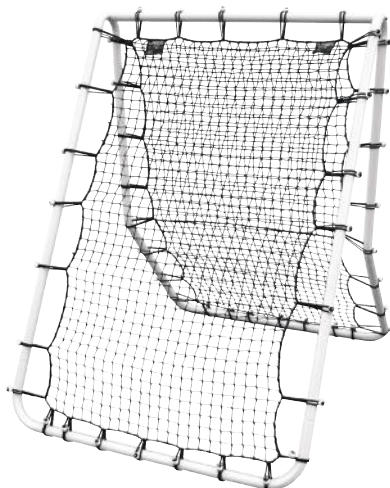

KWIK BACK® REBOUNDER

- **·16A1**
- **SIZE** 5'4"H x 4'W
- **MATERIAL** 1.5" round aluminum tubing frame
- **FEATURES** 8 rebounding angles
- **INCLUDES** Bungee Net Fasteners
  3mm, 1.75" mesh, black net
  4 "U" anchors
- **FINISH** Powder coated white
- **WEIGHT** 20 lbs. per unit
- **PRICE** MSRP **$490.00** each
- **REPLACEMENT NET**
  3A2
  3mm, 1.75" mesh
  MSRP **$67.00** each