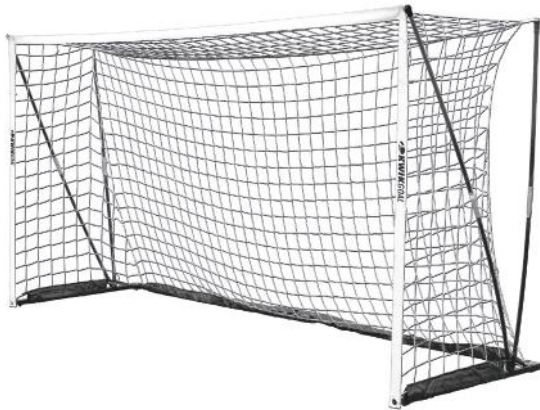

KWIK FLEX® FUTSAL GOAL

·2P1901	
SIZE	6'7"(2m)H x 9'10"(3m)W x 2'D x 3'6"B
MATERIAL	Fiberglass and metal construction
FEATURES	Tool-free assembly and take down
INCLUDES	2.4mm, 4" mesh, white net Carry bag
WEIGHT	37 lbs. per unit
COLOR	Black frame with white net
PRICE	MSRP $366.00 each