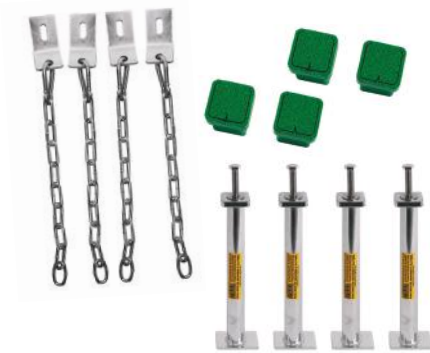

## TURF ANCHORS

·10B5401

**INCLUDES**

Acetal anchor plate and  
stainless steel hardware

**PRICE**

MSRP \$445.00 set

Check with your turf manufacturer  
for warranty information

## BOX GROUND ANCHOR

·10B5305

**INCLUDES**

Urethane anchor box and steel Anchor

**MATERIAL**

Zinc-plated

**PRICE**

MSRP \$825.00 set