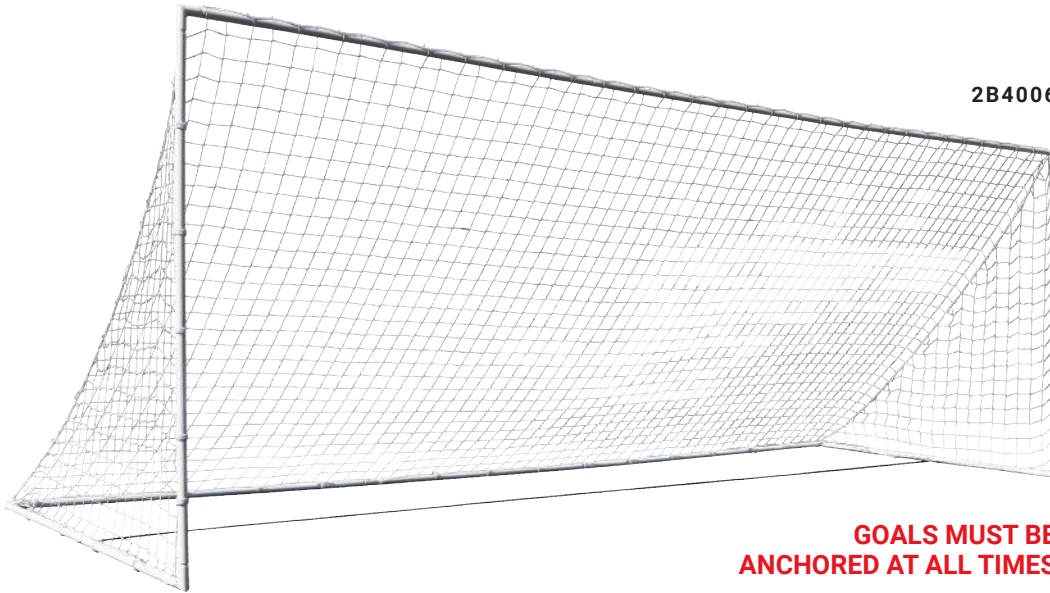

2B4006

GOALS MUST BE ANCHORED AT ALL TIMES

NXT SOCCER GOAL

MATERIAL	1.75" round posts, base, crossbar, and back bottom bar
FEATURES	All-aluminum construction Kwik Button® assembly Square corners for a traditional goal look, All-surface design
INCLUDES	2.4 mm, 120 mm mesh, white net Net Fastener NXT goal frame strap 4 "U" anchors Corner net cable ties
FINISH SHIPPED	White electrostatic coating UPS

• **2B4006**
8'H x 24'W x 0'D x 8'B
72 lbs. per goal
MSRP **$1,635.00** each

• **2B4005**
7'H x 21'W x 0'D x 7'B
61 lbs. per goal
MSRP **$1,525.00** each

• **2B4004**
6.5'H x 18.5'W x 0'D x 6.5'B
58 lbs. per goal
MSRP **$1,430.00** each

• **2B4003**
6.5'H x 12'W x 0'D x 6.5'B
46 lbs. per goal
MSRP **$1,275.00** each

INCLUDES