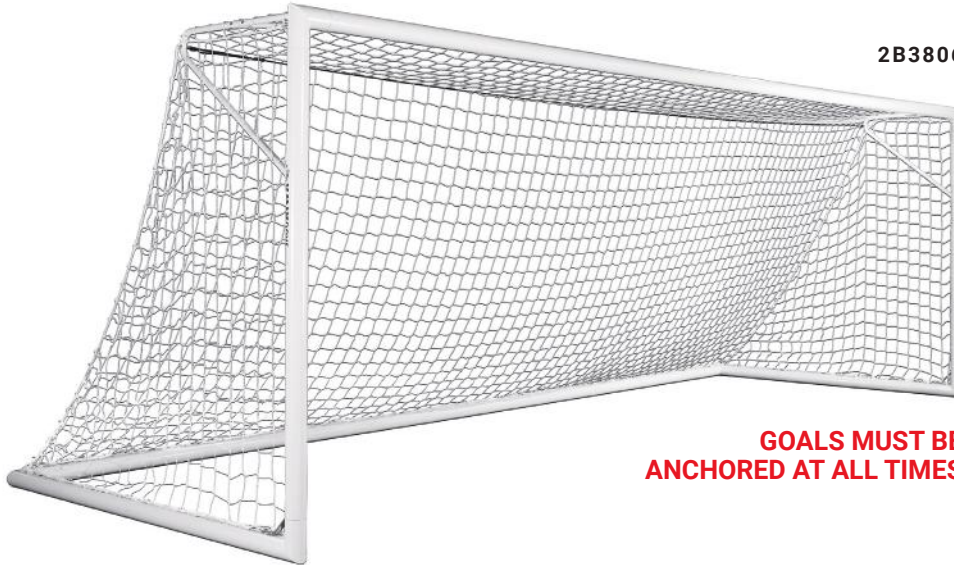

2B3806

GOALS MUST BE ANCHORED AT ALL TIMES

FUSION® GOAL

MATERIAL	4" round posts, base, crossbar, and back bottom bar
FEATURES	All-aluminum construction Kwik Lock® Net System European backstays Semi-permanent & portable
INCLUDES	3mm, 3.5" mesh, white net Net Support Strap Kwik Lock® Net Clips 4 semi-permanent ground anchors
FINISH SHIPPED	White electrostatic coating Truck