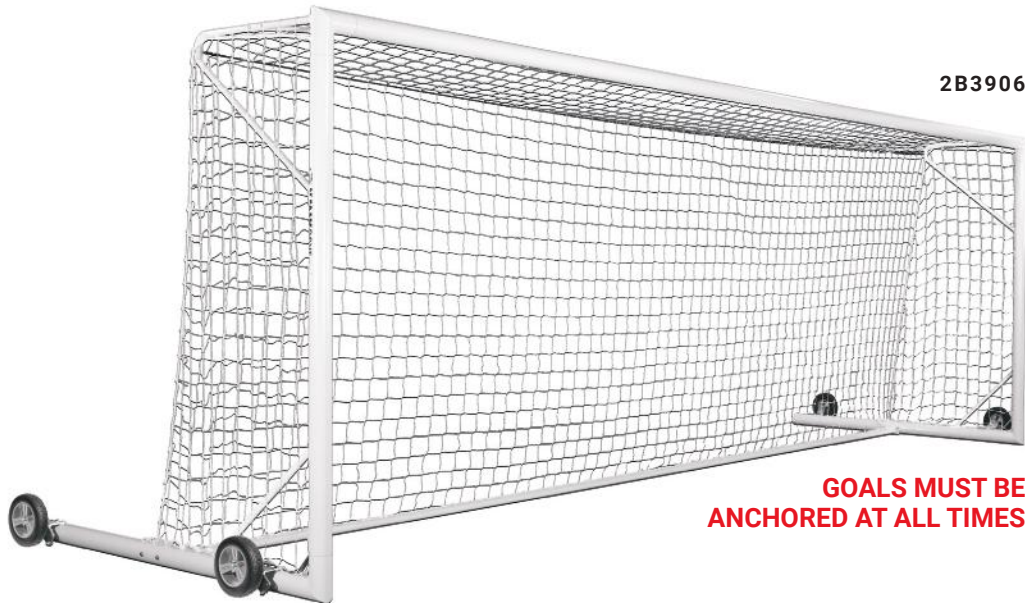

2B3906

GOALS MUST BE ANCHORED AT ALL TIMES

FUSION® 120 GOAL

- **2B3906**
- **SIZE** 8'H x 24'W x 3'D x 5'B
  Base bars extend to 8'
- **MATERIAL** 4" round posts, base and crossbar
  4.375" x 2" back bottom bar
- **FEATURES** All-aluminum construction
  Kwik Lock® Net System
  European backstays
  Semi-permanent & portable
- **INCLUDES** 3mm, 120mm mesh, white net (3B5921)
  Net Support Strap
  Kwik Lock® Net Clips
  4 no-flat tires
  4 semi-permanent ground anchors
  6 Saddle Anchor Bags
- **FINISH** White electrostatic coating
- **WEIGHT** 275 lbs. per goal
- **SHIPPED** Truck
- **PRICE** MSRP $4,835.00 each

INCLUDES

Kwik Lock® Net Clips	3B5921 120mm mesh, white net
Net Support Strap	4 no-flat, flip-up tires
6 Saddle Anchor Bags	4 semi-permanent Ground Anchors