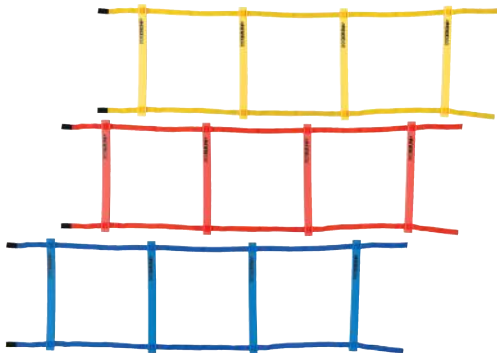

## AGILITY LADDER

- 16A601

**SIZE** 20'L x 20"W

**INCLUDES**

- 14 fixed rungs
- 16.5" between rungs

**COLOR** Yellow/Red

**PRICE** MSRP **\$51.00** each