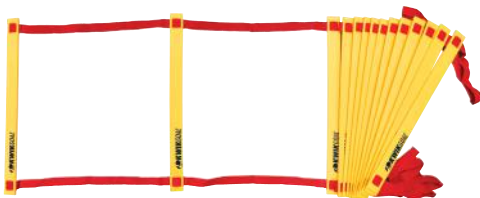

## AGILITY LADDER

- 16A601

**SIZE** 20'L x 20"W

**INCLUDES**

- 14 fixed rungs
- 16.5" between rungs

**COLOR** Yellow/Red

**PRICE** MSRP **\$51.00** each