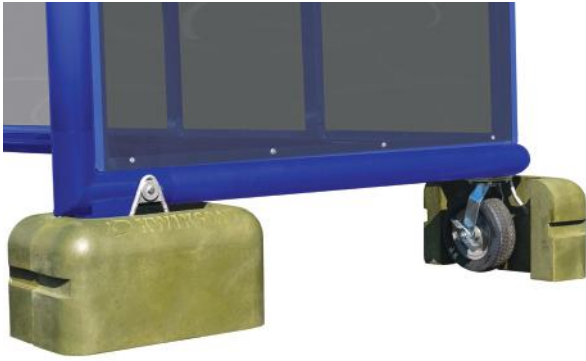

ANCHOR WEIGHT FOR PORTABLE ONLY SHELTERS

·10B4606

MATERIAL	Concrete Stainless steel attachment
FEATURES	Wheel chocking design Recessed grip point
INCLUDES	Set of 6 concrete anchor weights
WEIGHT	110 lbs. each
SHIPPED	Truck
PRICE	MSRP $935.00 per set