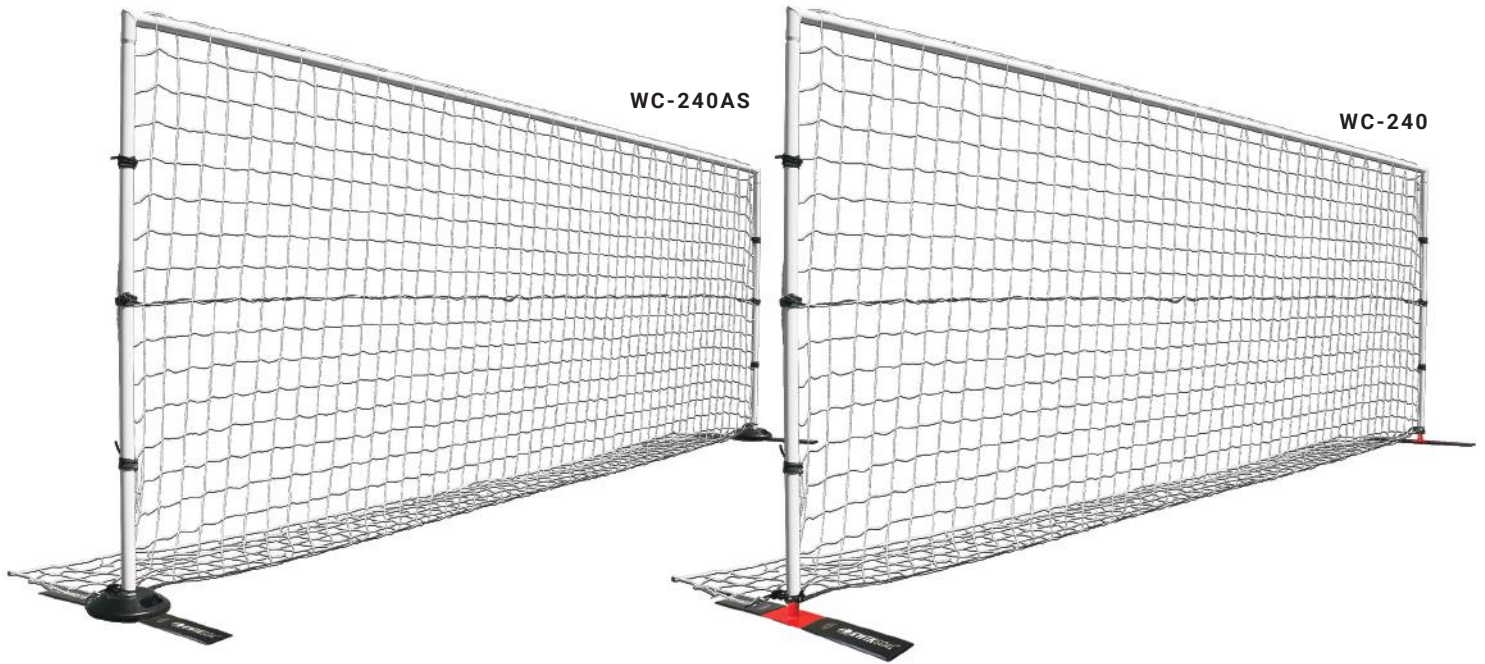

NXT COERVER® TRAINING FRAME

MATERIAL	1.75" round aluminum tube post and crossbar
FEATURES	Kwik Button® assembly Square corners for a traditional goal look
INCLUDES	3mm, 120mm mesh, white net with medial and base ropes Net fastener Corner net cable ties Steel anchor shoes Goal carry bag
FINISH	White electrostatic coating (post and crossbar) Red electrostatic coating (anchor shoes)
SHIPPED	UPS

NATURAL SURFACE

• WC-185
6.5'H x 18.5'W
54 lbs. per goal
MSRP **$915.00** each

ALL-SURFACE

• WC-185AS
6.5'H x 18.5'W
111 lbs. per goal
MSRP **$1,170.00** each

NATURAL SURFACE

• WC-240
8'H x 24'W
61 lbs. per goal
MSRP **$1,085.00** each

ALL-SURFACE

• WC-240AS
8'H x 24'W
118 lbs. per goal
Ships Truck Only
MSRP **$1,330.00** each

NXT COERVER® TRAINING FRAME REPLACEMENT NETS

WC-24GAW – White
8'H x 24'W 3mm, 120mm mesh
MSRP **$187.00** each

WC-185GAW – White
6.5'H x 18.5'W 3mm, 120mm mesh
MSRP **$135.00** each