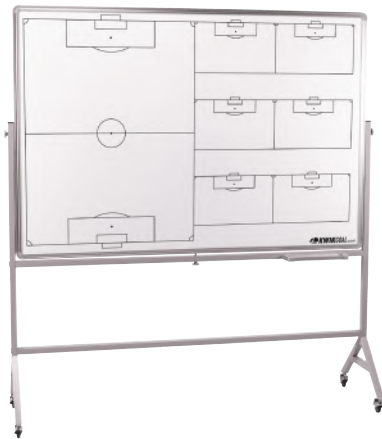

## DRY ERASE BOARD

·18B1103

**SIZE** 33" x 44"

**INCLUDES** Dry erase pen with eraser  
Player I.D. magnets with inserts  
Mounting hardware

**PRICE** MSRP **\$360.00** each