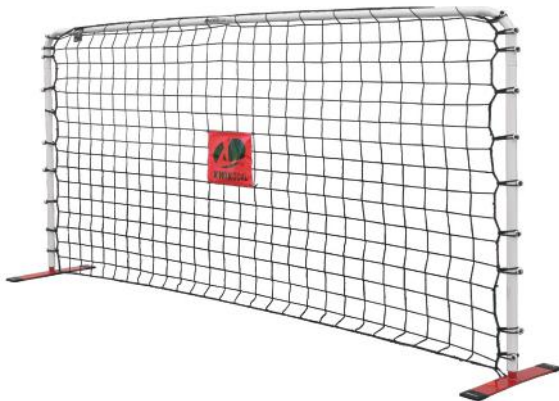

## AFR-1 REBOUNDER®

- 2B1603**
- SIZE** 7'H x 14'W
- MATERIAL** 1.75" round aluminum tubing frame
- FEATURES** Steel ground shoes and moveable target  
Bungee Net Fasteners  
Color coded KWIK button assembly
- INCLUDES** Bungee Net Fasteners  
3mm, 4" mesh, black net with moveable target
- FINISH** Mill
- WEIGHT** 45 lbs. per unit
- PRICE** MSRP **\$625.00** each
- REPLACEMENT NET**  
3B804  
3mm, 4" mesh  
MSRP **\$100.00** each