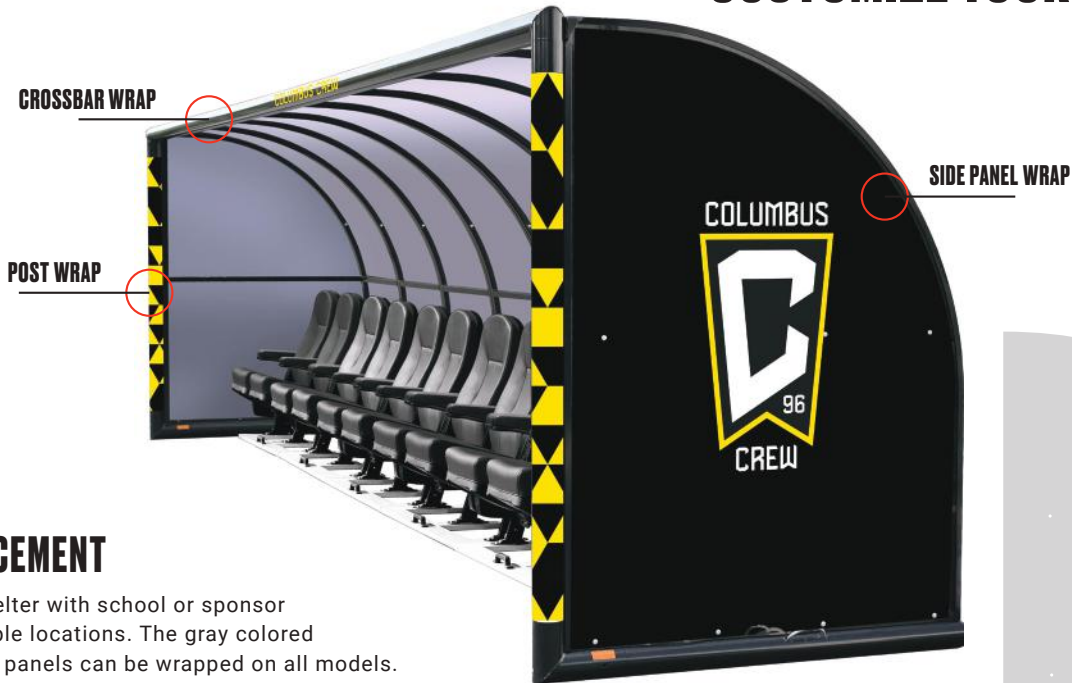

⊕ SIDE PANEL ANTI-REFLECTION OVERLAY AVAILABLE

CUSTOMIZE YOUR SHELTER

LOGO PLACEMENT

Brand your shelter with school or sponsor logos in multiple locations. The gray colored polycarbonate panels can be wrapped on all models. When purchasing Luxury Seat models, the seats can be embroidered in multiple locations.