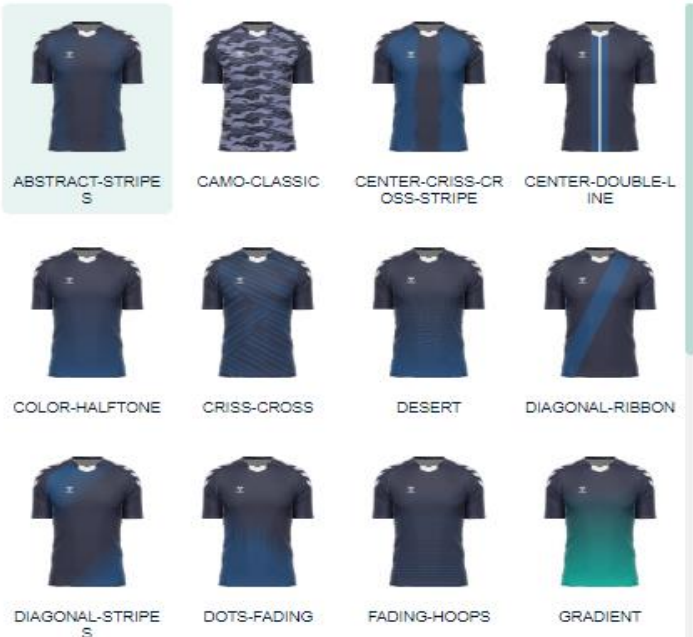

3 PACK HEADBAND

- 41% latex, 41% nylon, 18% polyester
- Elastic headband, hummel chevrons

098153: O/S \$24.95

WHITE/BLACK/RED
9475

HUMMEL TRAINING HAT

- 100% acrylic
- Knit fabric
- Fold up cuff

208914: O/S \$23.95

BLACK
2001

Custom Jerseys and Shorts

Affordable, Fast, Flexible

Go to www.designhummel.com

Customized Stock Search X

Designs Available

All styles are available in Men's, Women's and Youth sizes