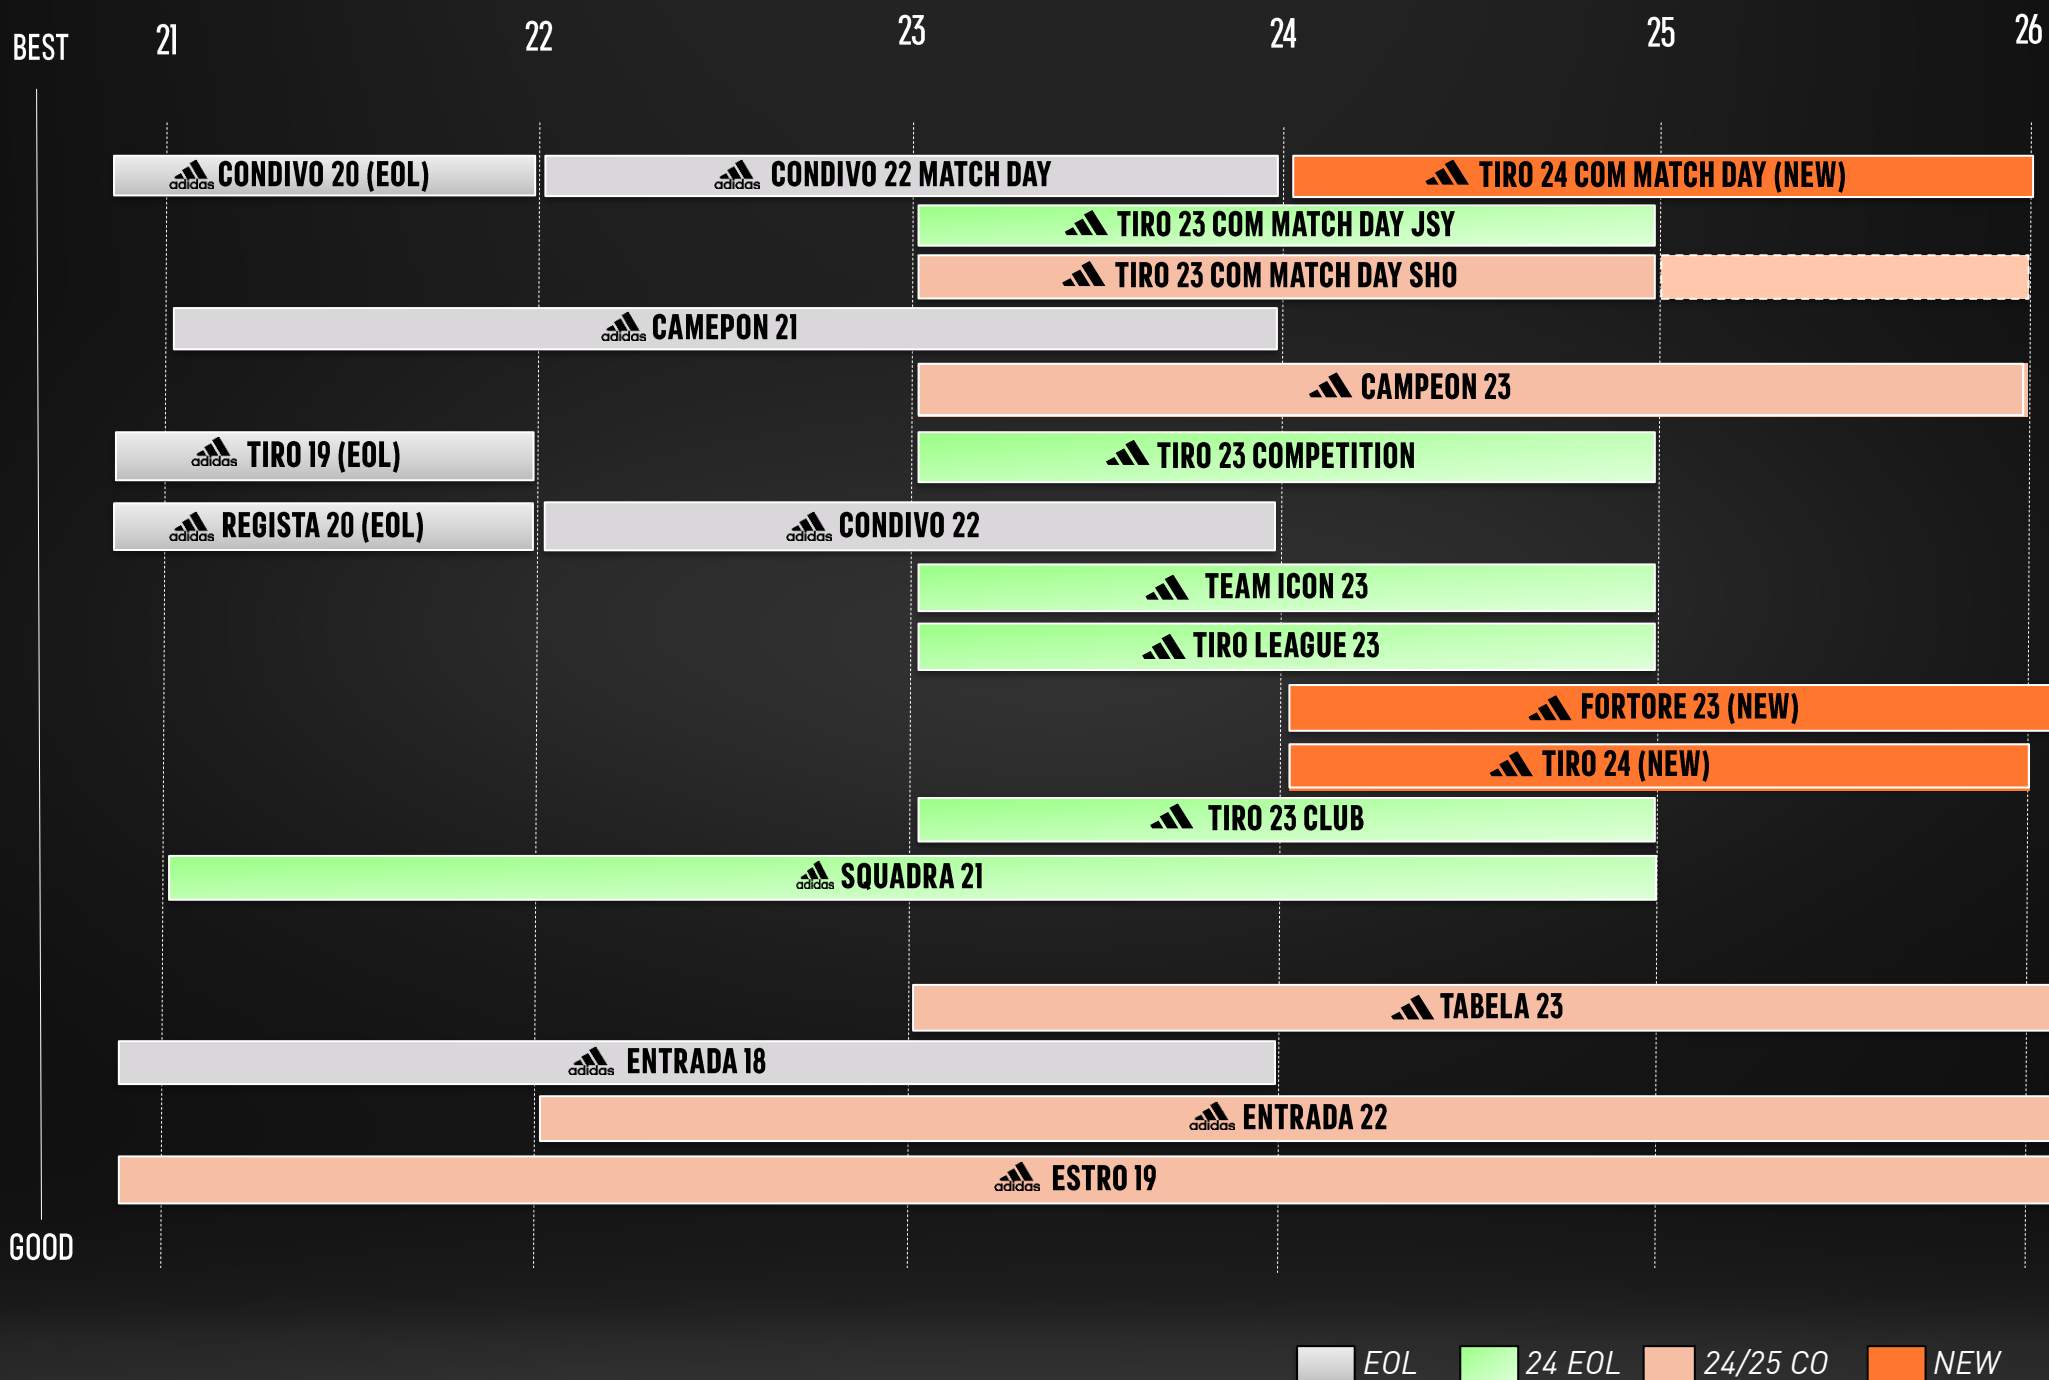

HP0735 active purple

LIFECYCLES

TRAININGWEAR - LIFECYCLES

BEST 21 22 23 24 25 26

GOOD

EOL C/O NEW

MATCHWEAR TEAMWEAR - LIFECYCLES

EOL
 24 EOL
 24/25 CO
 NEW