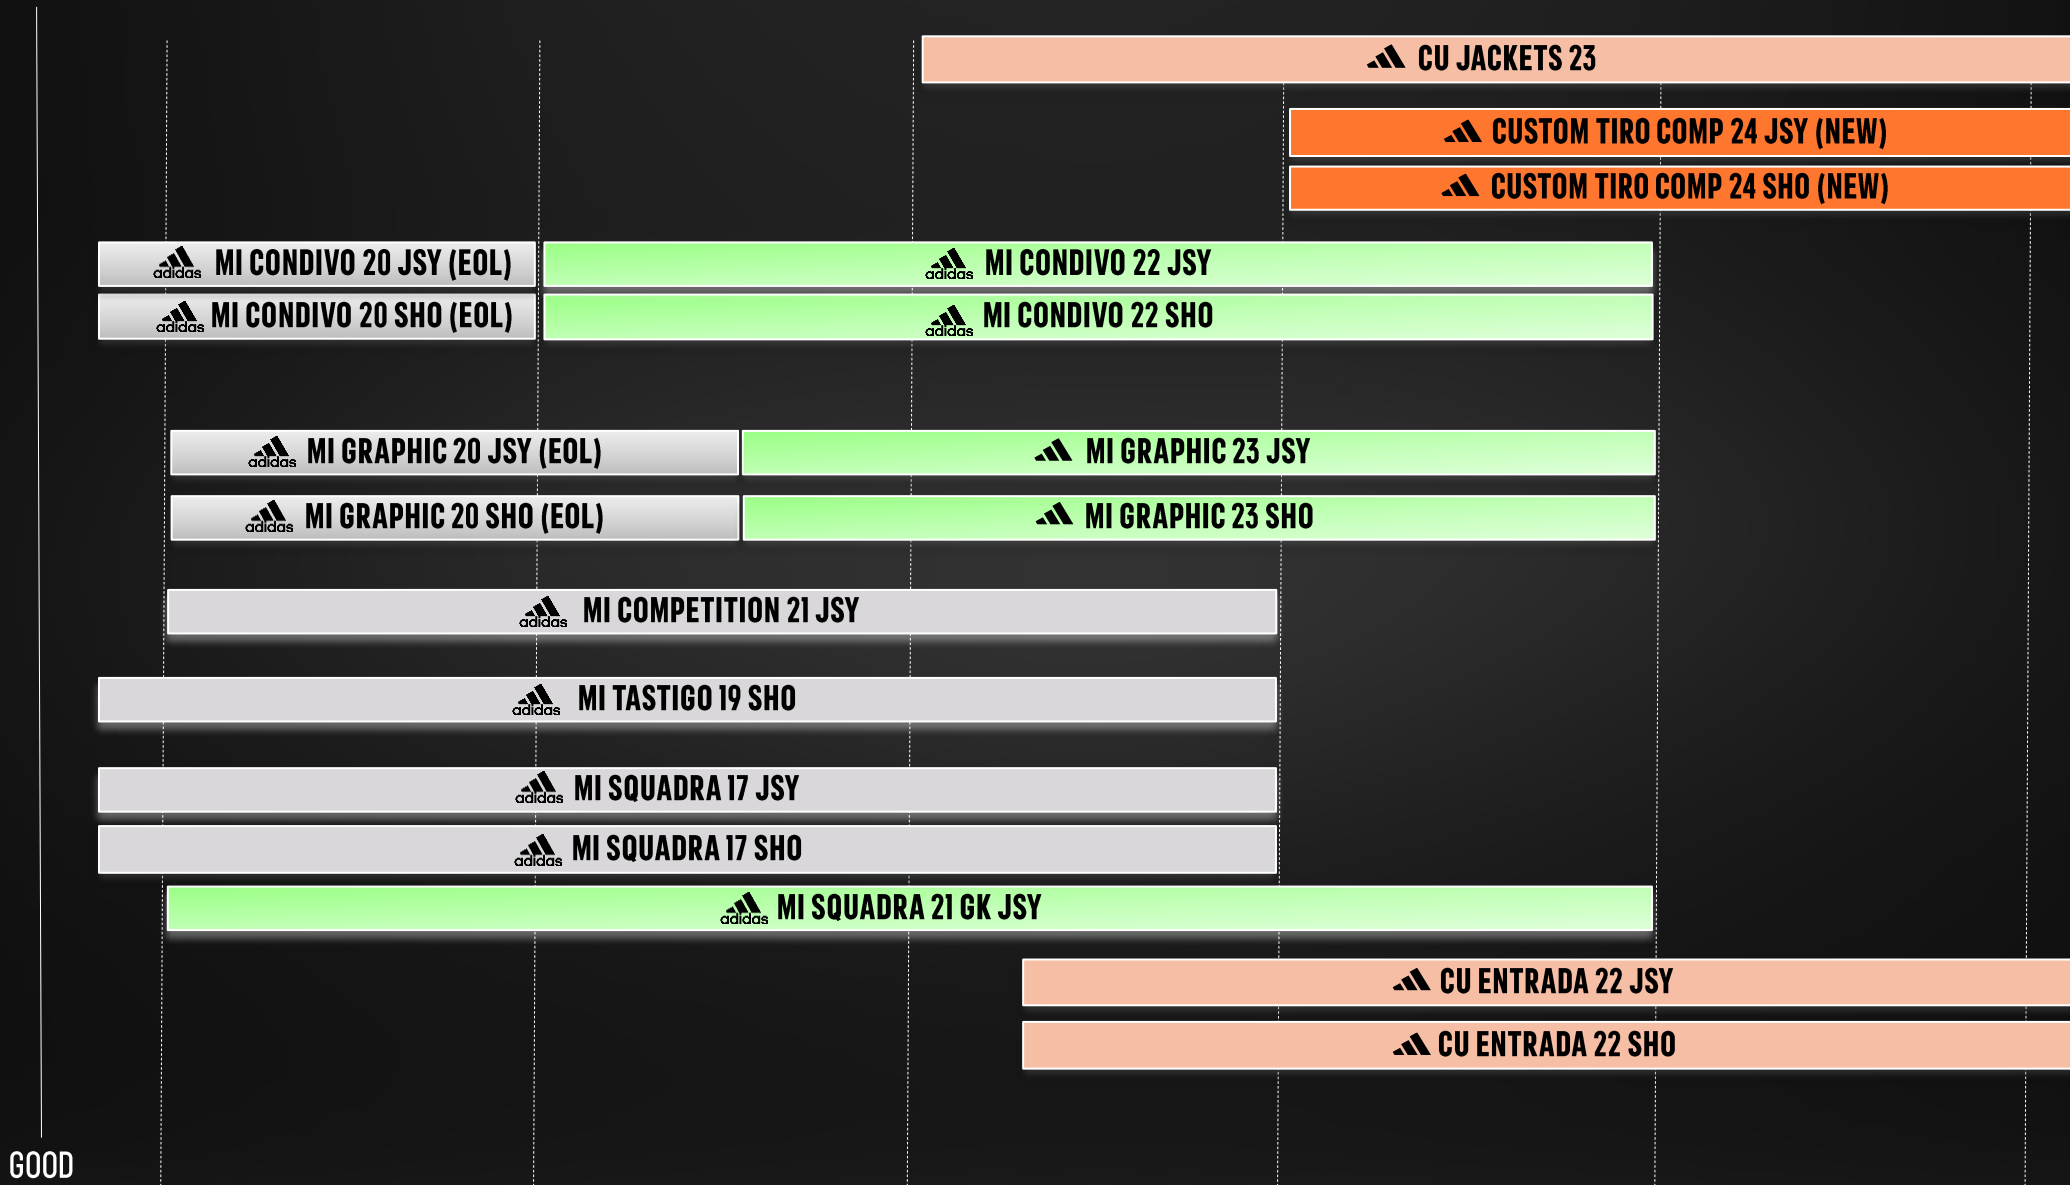

CUSTOM MATCHWEAR - TEAMWEAR LIFECYCLES

BEST 21 22 23 24 25 26

GOOD

EOL
 24 EOL
 24/25 CO
 NEW