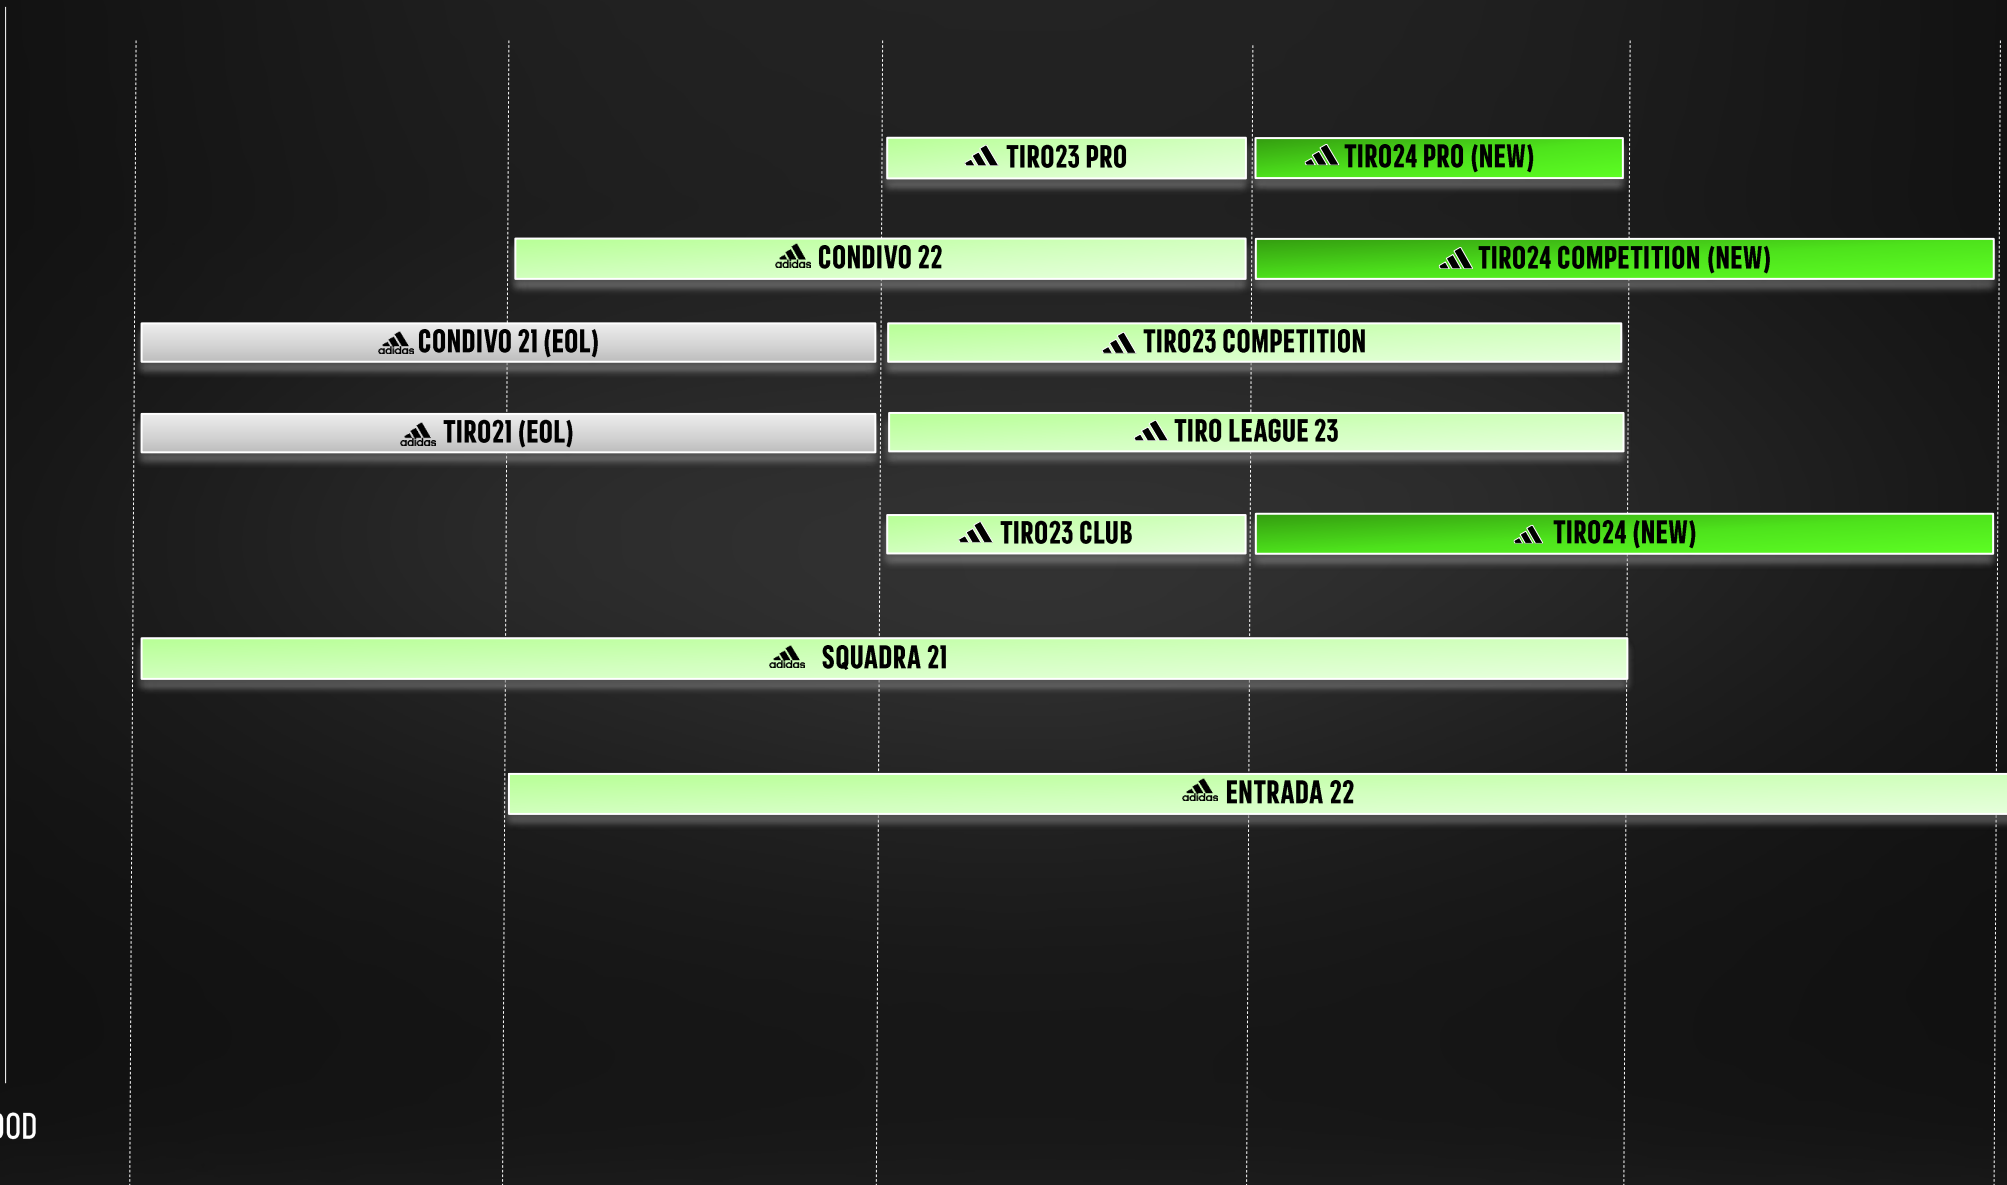

TRAININGWEAR - LIFECYCLES

BEST 21 22 23 24 25 26

GOOD

EOL C/O NEW