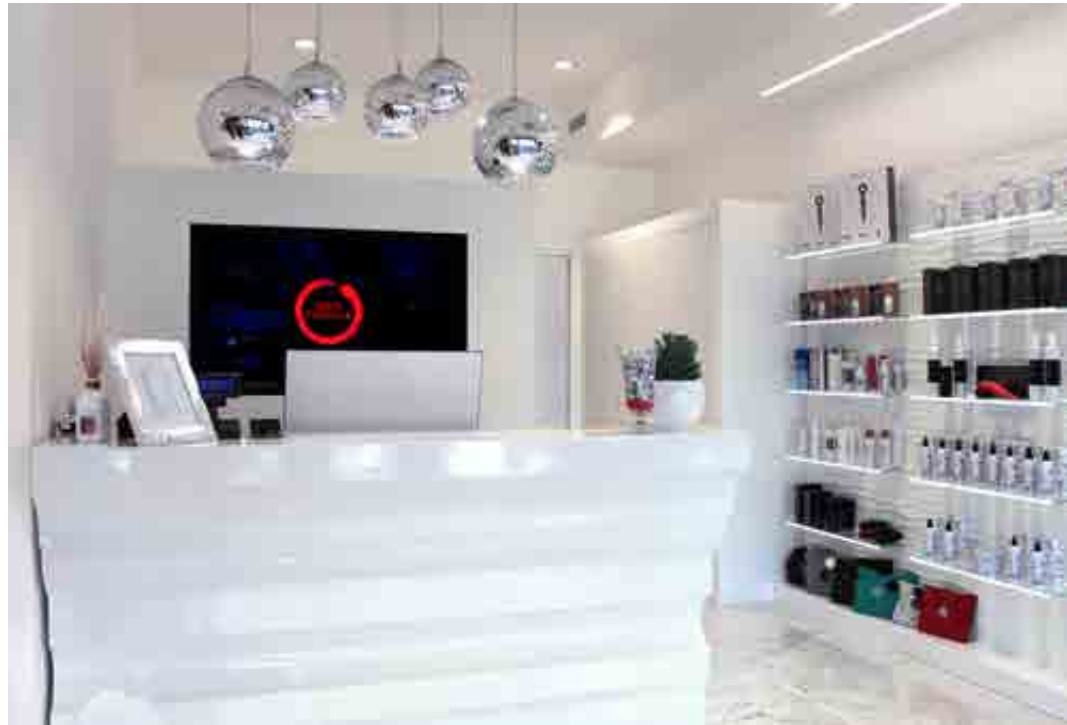

14

15

ALDO COPPOLA BY RICCIONE

ITALY - Riccione RN
www.aldocoppola.it

by GAMMA & BROSS

Styling Chair AIDA - COLLEZIONE PRIVATA by Marcel Wanders, MGBROSS
Styling Station OBERTO - COLLEZIONE PRIVATA by Marcel Wanders, MGBROSS
Shampoo Station VA PENSIERO - COLLEZIONE PRIVATA by Marcel Wanders, MGBROSS
Reception Desk ALZIRA - COLLEZIONE PRIVATA by Marcel Wanders, MGBROSS