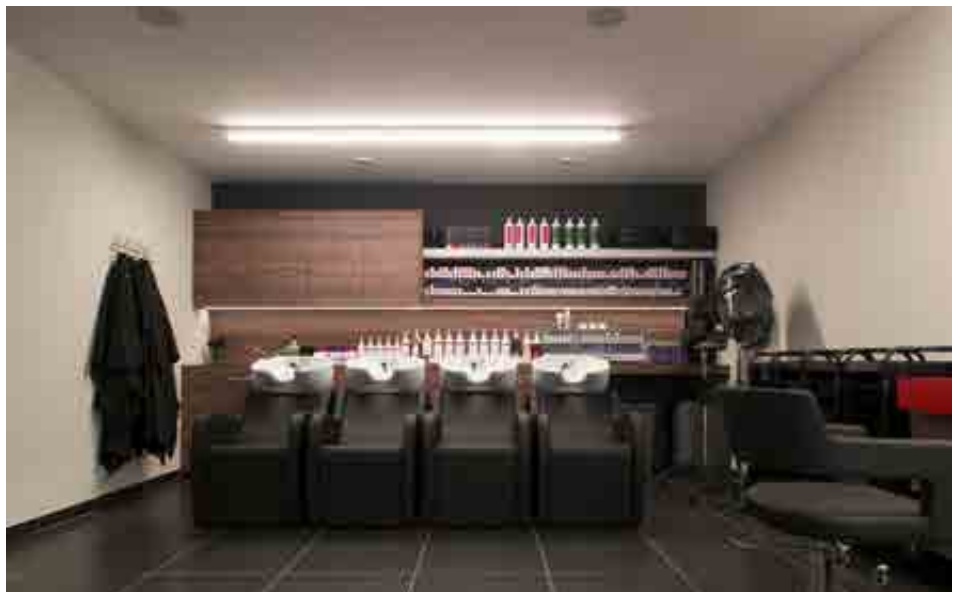

25

KREATOS SCHILDE

BELGIUM - Schilde
www.kreatos.be

by Gamma Benelux

Styling Chair CREUSA - GAMMASTORE
Barber Chair LENNY - GAMMA
Shampoo Station CLUBWASH - GAMMASTORE

26

SALON BEAUTÉ

ITALY - Siena
www.salonbeautesia.com