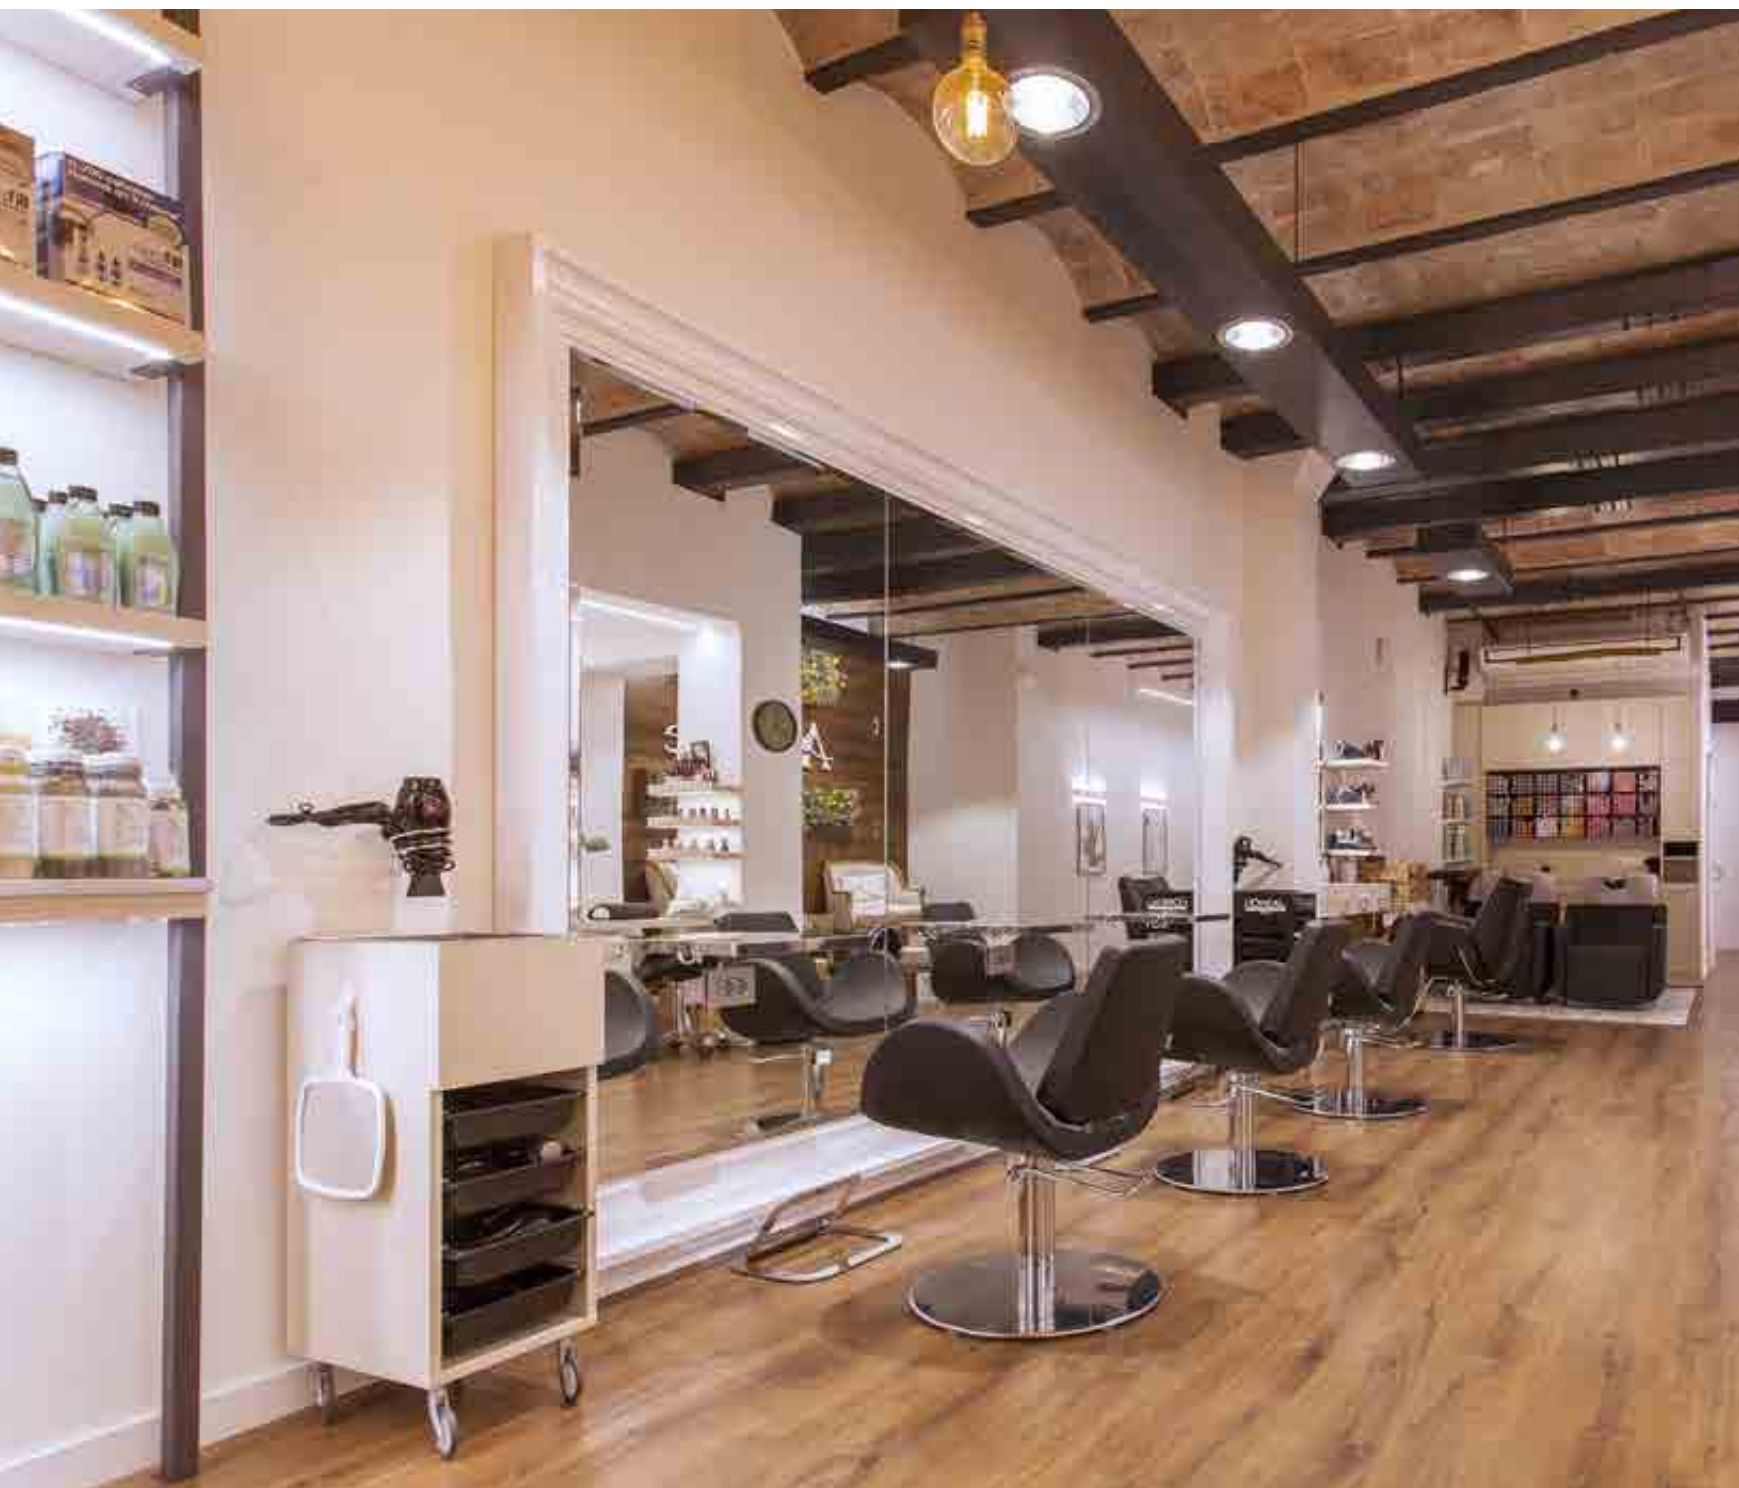

38

AMMATE COMPAGNIA DELLA BELLEZZA

SPAIN - Barcelona
www.compagniadellabellezza.es

by Orizzont

Styling Chair ALIPES - GAMMASTORE
Barber Chair MR. FANTASY - GAMMA
Styling Station OTELLO INFINITE - COLLEZIONE PRIVATA by Marcel Wanders, MGBROSS
Shampoo Station ULTRAWASH ELECTRIC - GAMMASTORE