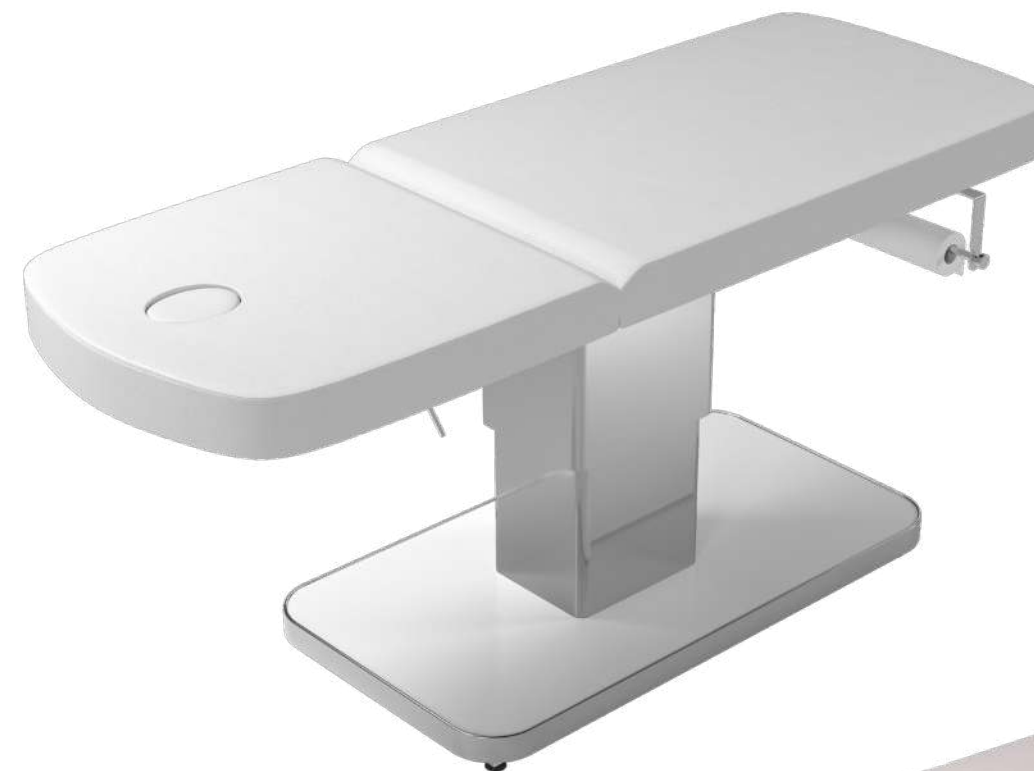

XELY

-30%

Massage and SPA Body/Facial Treatment Bed.
Integrated paper roll holder and adjustable face cradle.

Black or chrome finish

~~€ 4.981,00~~   **€ 3.486,00**

Gold finish

~~€ 5.211,00~~   **€ 3.648,00**