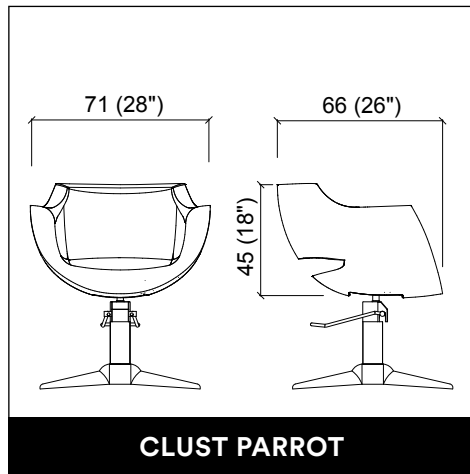

MADISON DESK 60

MADISON DESK 120

PANDORA / PANDORA LED

PANDORA WALL / WALL LED

CLUST ROTO

CLUST PARROT

CELEBRITY PRIME E / SHIATSU

**CELEBRITY PRIME SOFA 2P
E / SHIATSU**