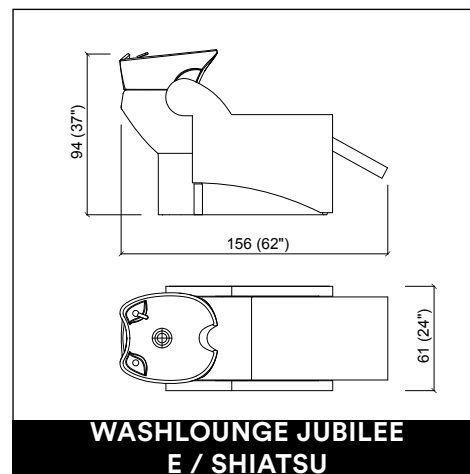

TIMEGATE

WASHLOUNGE JUBILEE BASIC

STATUS DESK 150

**WASHLOUNGE JUBILEE
E / SHIATSU**