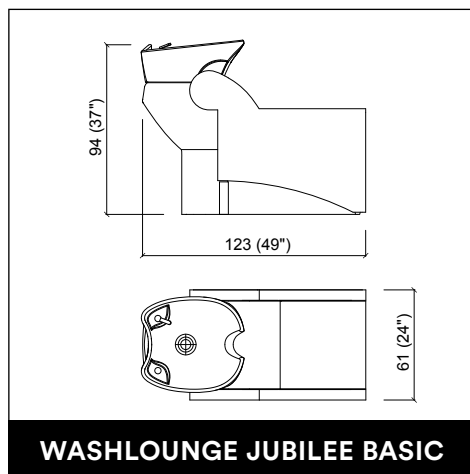

TRIOBERT WALL

WASHLOUNGE JUBILEE BASIC