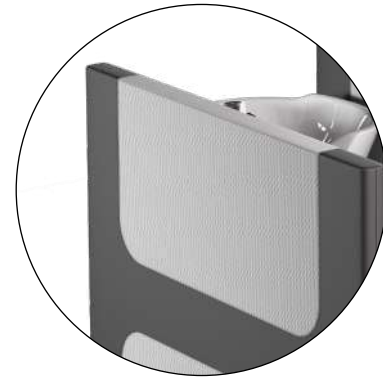

PRIVACY FAUBOURG 2P

Shampoo station, double unit.
With electric footrest and adjustable bowl.

All vinyl colors available

~~€ 8.059,00~~ € 5.641,00

With air-shaitsu massage system

~~€ 10.211,00~~ € 7.148,00

-30%