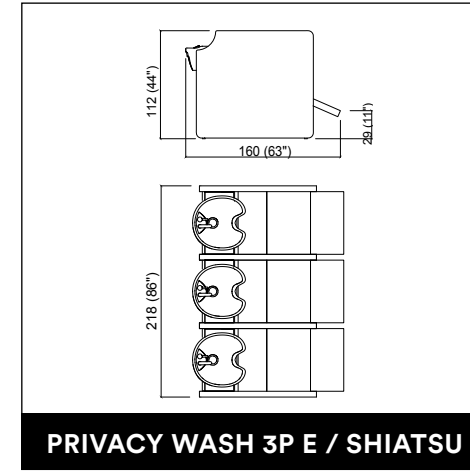

AUREOLE PARROT

PRIVACY WASH E / SHIATSU

PRIVACY WASH 2P E / SHIATSU

**CELEBRITY PRIME SOFA 3P
E / SHIATSU2P**

TIMEGATE

HALO

PRIVACY WASH 3P E / SHIATSU

MONOBERT