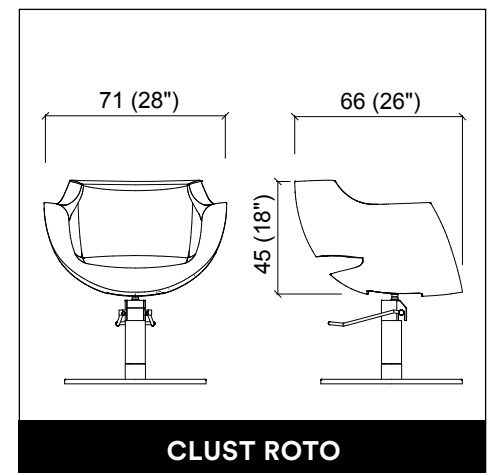

MADISON DESK 60

MADISON DESK 120

PANDORA / PANDORA LED

PANDORA WALL / WALL LED

CLUST ROTO

CLUST PARROT

CELEBRITY PRIME E / SHIATSU

**CELEBRITY PRIME SOFA 2P
E / SHIATSU**