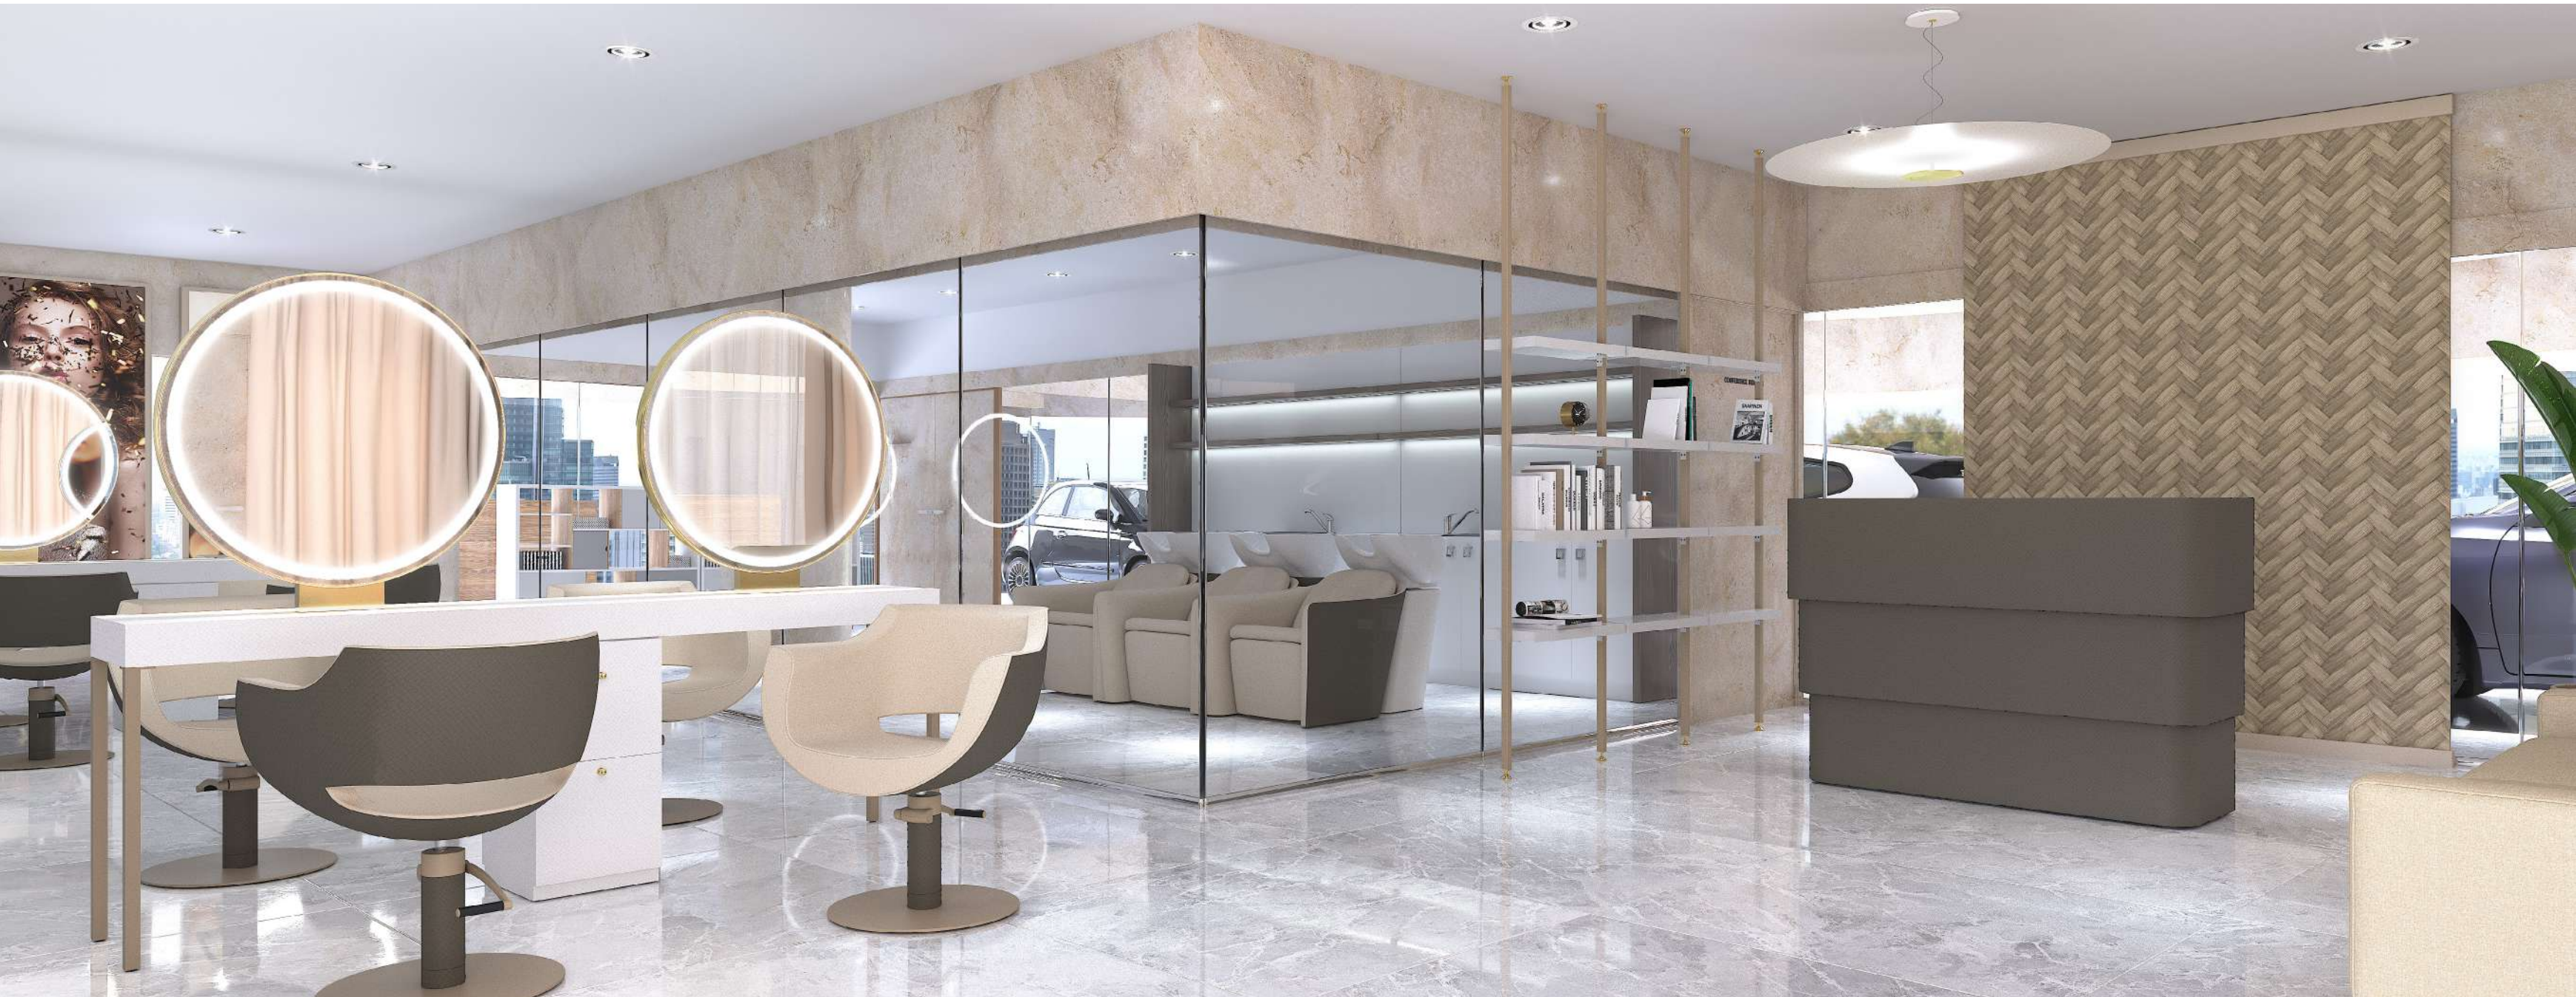

GAMMA & BROSS

PROMO 24/25

QL CHAIR

Styling chair with hydraulic lockable pump, QL base.

QL colors and all vinyl colors available

~~€ 1.410,00~~ **€ 987,00**

-30%

QL MUD