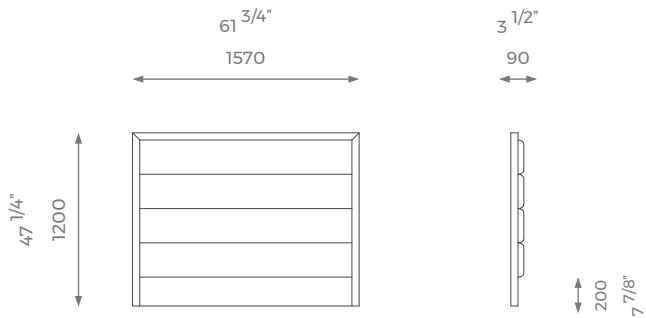

### DOUBLE

ST-01-HB-04-D

PLAIN  
3 m

PATTERN/VELVET  
4 m

LEATHER  
5.5 sqm

MATTRESS  
1.9 m x 1.35 m

### KING

ST-01-HB-04-K

PLAIN  
3.5 m

PATTERN/VELVET  
4.5 m

LEATHER  
6 sqm

MATTRESS  
2 m x 1.5 m