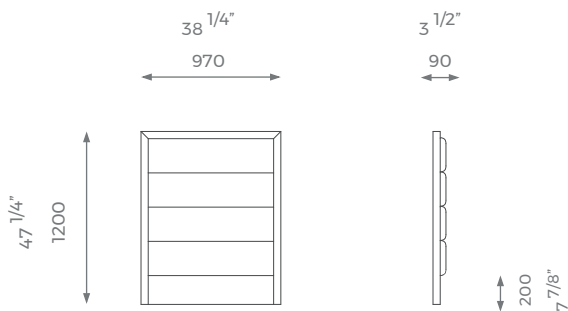

SINGLE

ST-01-HB-04-S

DETAILS

- Wood frame around the sides and top.
- Horizontal fabric flutes.
- 10 years construction guarantee (for further information please contact our sales team)

BESPOKE

This piece has an array of customization options, you can order a CAD technical drawing (additional cost) or/and give property access for fine measuring checks to ensure maximum precision on your bespoke order.

For further questions feel free to contact our sales team and with the help of our experts we help you solve all your questions.

PLAIN
2 m

PATTERN/VELVET
3 m

LEATHER
4 sqm

MATTRESS
1.9 m x 0.9 m