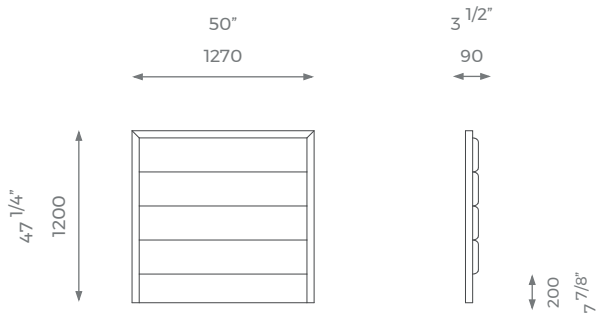

For further questions feel free to contact our sales team and with the help of our experts we help you solve all your questions.

PLAIN  
2 m

PATTERN/VELVET  
3 m

LEATHER  
4 sqm

MATTRESS  
1.9 m x 0.9 m

LONDON

### SMALL DOUBLE

ST-01-HB-04-SD

PLAIN  
2.5 m

PATTERN/VELVET  
3.5 m

LEATHER  
4.5 sqm

MATTRESS  
1.9 m x 1.2 m