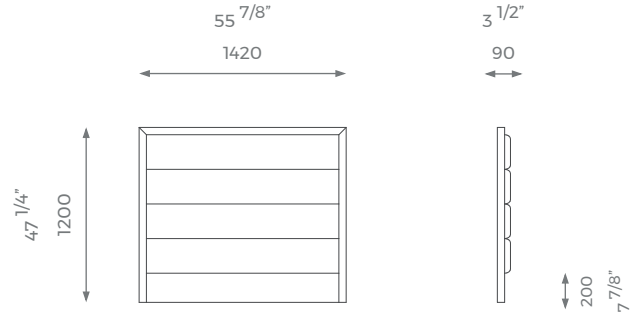

### SMALL DOUBLE

ST-01-HB-04-SD

PLAIN  
2.5 m

PATTERN/VELVET  
3.5 m

LEATHER  
4.5 sqm

MATTRESS  
1.9 m x 1.2 m

### DOUBLE

ST-01-HB-04-D

PLAIN  
3 m

PATTERN/VELVET  
4 m

LEATHER  
5.5 sqm

MATTRESS  
1.9 m x 1.35 m