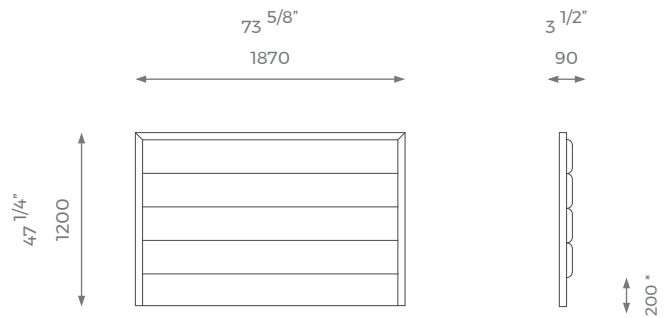

SUPER KING

ST-01-HB-04-SK

PLAIN
4 m

PATTERN/VELVET
5.5 m

LEATHER
7 sqm

MATTRESS
2 m x 1.8 m