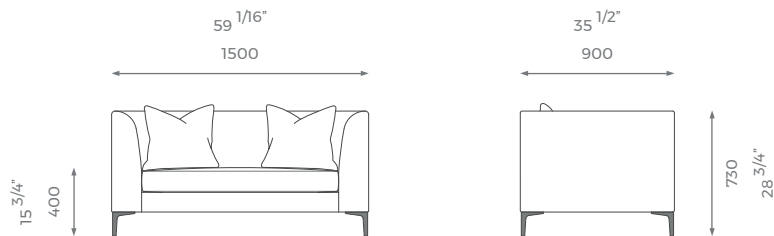

## ARMCHAIR

ST-01-SF-18-AR

PLAIN  
5.5m 

PATTERN/VELVET  
6.5m 

LEATHER  
8sqm 

LONDON

### 1.5 SEATER

ST-01-SF-18-15

- PLAIN 7m
- PATTERN/VELVET 9m
- LEATHER 11.5 sqm

### 2 SEATER

ST-01-SF-18-20

- PLAIN 10m
- PATTERN/VELVET 12m
- LEATHER 15 sqm

### 3 SEATER

ST-01-SF-18-30

- PLAIN 13m
- PATTERN/VELVET 15m
- LEATHER 19 sqm

LONDON