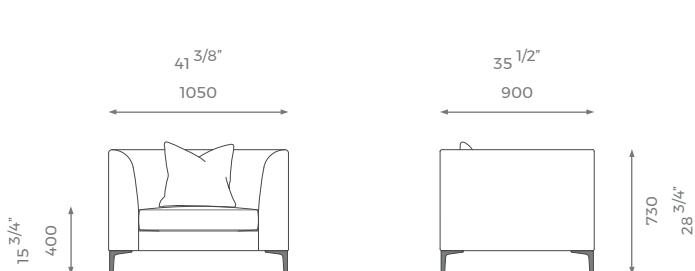

ARMCHAIR

ST-01-SF-18-AR

PLAIN
5.5m

PATTERN/VELVET
6.5m

LEATHER
8sqm