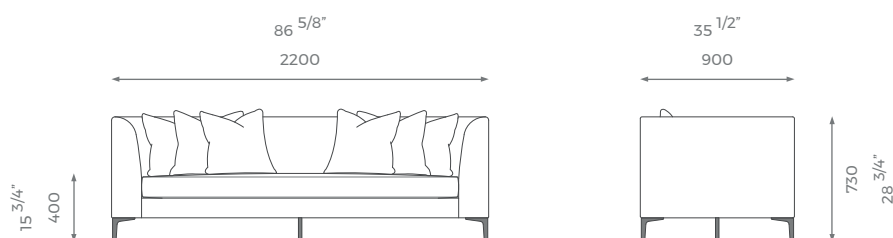

### 2 SEATER

ST-01-SF-18-20

- PLAIN 10m
- PATTERN/VELVET 12m
- LEATHER 15 sqm

### 2.5 SEATER

ST-01-SF-18-25

- PLAIN 11m
- PATTERN/VELVET 13m
- LEATHER 16 sqm

### 3 SEATER

ST-01-SF-18-30

- PLAIN 13m
- PATTERN/VELVET 15m
- LEATHER 19 sqm

LONDON

### 3.5 SEATER

ST-01-SF-18-35

PLAIN  
14 m

PATTERN/VELVET  
16 m

LEATHER  
21 s q m