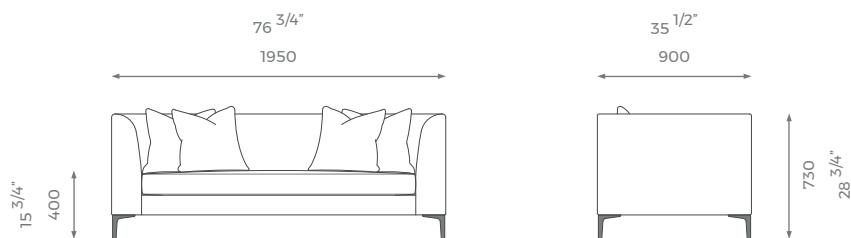

### 1.5 SEATER

ST-01-SF-18-15

- PLAIN 7m
- PATTERN/VELVET 9m
- LEATHER 11.5 sqm

### 2 SEATER

ST-01-SF-18-20

- PLAIN 10m
- PATTERN/VELVET 12m
- LEATHER 15 sqm

### 2.5 SEATER

ST-01-SF-18-25

- PLAIN 11m
- PATTERN/VELVET 13m
- LEATHER 16 sqm

### 3 SEATER

ST-01-SF-18-30

- PLAIN 13m
- PATTERN/VELVET 15m
- LEATHER 19 sqm

LONDON