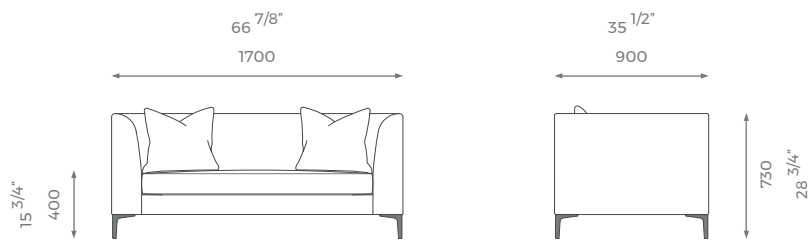

## ARMCHAIR

ST-01-SF-18-AR

PLAIN  
5.5m 

PATTERN/VELVET  
6.5m 

LEATHER  
8sqm 

LONDON

### 1.5 SEATER

ST-01-SF-18-15

- PLAIN 7m
- PATTERN/VELVET 9m
- LEATHER 11.5 sqm

### 2 SEATER

ST-01-SF-18-20

- PLAIN 10m
- PATTERN/VELVET 12m
- LEATHER 15 sqm

### 3 SEATER

ST-01-SF-18-30

- PLAIN 13m
- PATTERN/VELVET 15m
- LEATHER 19 sqm

LONDON