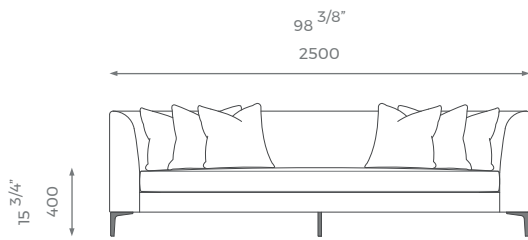

### 2.5 SEATER

ST-01-SF-18-25

- PLAIN 11m
- PATTERN/VELVET 13m
- LEATHER 16 sqm

### 3 SEATER

ST-01-SF-18-30

- PLAIN 13m
- PATTERN/VELVET 15m
- LEATHER 19 sqm

LONDON

### 3.5 SEATER

ST-01-SF-18-35

PLAIN  
14 m

PATTERN/VELVET  
16 m

LEATHER  
21 s q m