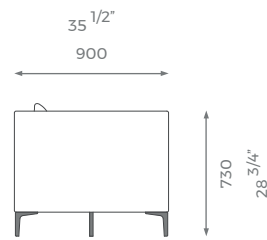

### 2.5 SEATER

ST-01-SF-18-25

- PLAIN 11m
- PATTERN/VELVET 13m
- LEATHER 16 sqm

### 3 SEATER

ST-01-SF-18-30

- PLAIN 13m
- PATTERN/VELVET 15m
- LEATHER 19 sqm

LONDON

### 3.5 SEATER

ST-01-SF-18-35

PLAIN  
14 m

PATTERN/VELVET  
16 m

LEATHER  
21 s q m