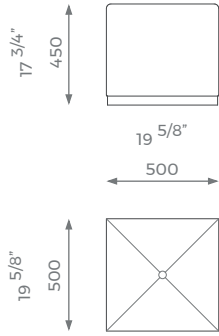

For further questions feel free to contact our sales team and with the help of our experts we help you solve all your questions.

PLAIN
1.5 m

PATTERN/VELVET
2 m

LEATHER
2.5 sq m

LONDON

MEDIUM

ST-01-TT-02-M

PLAIN
2 m

PATTERN/VELVET
2.5 m

LEATHER
3 sq m

LARGE

ST-01-TT-02-L

PLAIN
2.5 m

PATTERN/VELVET
3 m

LEATHER
3.5 sq m