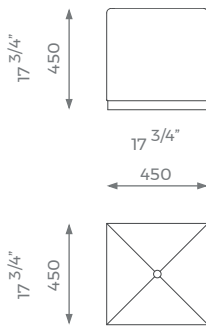

DETAILS

- Regular stitching all around.
- Pulled button on the top
- Wood plinth.
- 10 years construction guarantee (for further information please contact our sales team).

BESPOKE

This piece has an array of customization options, you can order a CAD technical drawing (additional cost) or/and give property access for fine measuring checks to ensure maximum precision on your bespoke order.

For further questions feel free to contact our sales team and with the help of our experts we help you solve all your questions.

PLAIN
1.5 m

PATTERN/VELVET
2 m

LEATHER
2.5 sq m