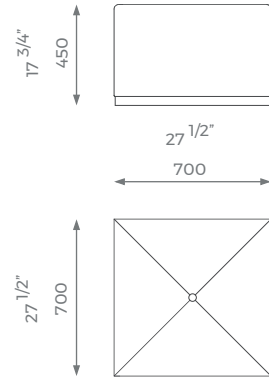

For further questions feel free to contact our sales team and with the help of our experts we help you solve all your questions.

PLAIN
1.5 m

PATTERN/VELVET
2 m

LEATHER
2.5 sq m

LONDON

MEDIUM

ST-01-TT-02-M

PLAIN
2 m

PATTERN/VELVET
2.5 m

LEATHER
3 sq m

LARGE

ST-01-TT-02-L

PLAIN
2.5 m

PATTERN/VELVET
3 m

LEATHER
3.5 sq m