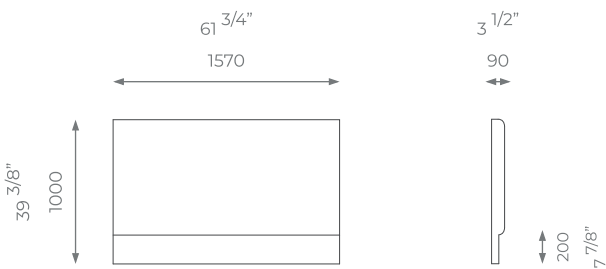

MATTRESS
1.9 m x 1.2 m

DOUBLE

ST-01-HB-11-D

PLAIN
2.5 m

PATTERN/VELVET
3 m

LEATHER
4.5 sqm

MATTRESS
1.9 m x 1.35 m

KING

ST-01-HB-11-K

PLAIN
3 m

PATTERN/VELVET
3.5 m

LEATHER
5 sqm

MATTRESS
2 m x 1.5 m

SUPER KING

ST-01-HB-11-SK

PLAIN
5 m

PATTERN/VELVET
3.5 m

LEATHER
5 sqm

MATTRESS
2 m x 1.8 m