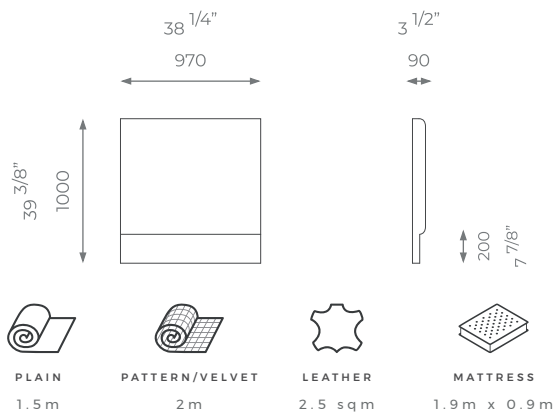

SINGLE

ST-01-HB-11-S

DETAILS

- Padded geometric shapes.
- 10 years construction guarantee (for further information please contact our sales team)

BESPOKE

This piece has an array of customization options, you can order a CAD technical drawing (additional cost) or/and give property access for fine measuring checks to ensure maximum precision on your bespoke order.

For further questions feel free to contact our sales team and with the help of our experts we help you solve all your questions.

LONDON

SMALL DOUBLE

ST-01-HB-11-SD

PLAIN
2 m

PATTERN/VELVET
2.5 m

LEATHER
3.5 sqm

MATTRESS
1.9 m x 1.2 m

DOUBLE

ST-01-HB-11-D

PLAIN
2.5 m

PATTERN/VELVET
3 m

LEATHER
4.5 sqm

MATTRESS
1.9 m x 1.35 m

KING

PATTERN/VELVET
3.5 m

LEATHER
5 sqm

MATTRESS
2 m x 1.8 m