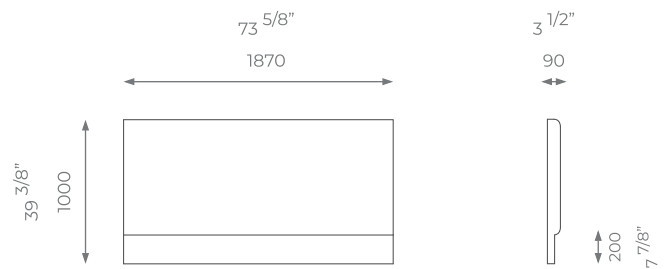

MATTRESS
1.9 m x 1.2 m

DOUBLE

ST-01-HB-11-D

PLAIN
2.5 m

PATTERN/VELVET
3 m

LEATHER
4.5 sqm

MATTRESS
1.9 m x 1.35 m

KING

ST-01-HB-11-K

PLAIN
3 m

PATTERN/VELVET
3.5 m

LEATHER
5 sqm

MATTRESS
2 m x 1.5 m

SUPER KING

ST-01-HB-11-SK

PLAIN
5 m

PATTERN/VELVET
3.5 m

LEATHER
5 sqm

MATTRESS
2 m x 1.8 m