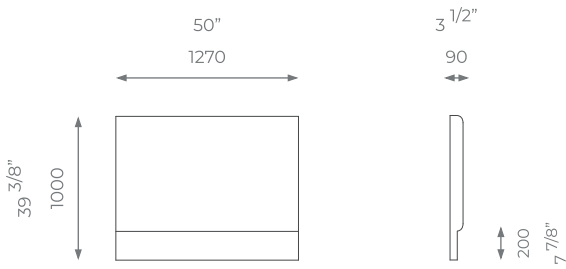

For further questions feel free to contact our sales team and with the help of our experts we help you solve all your questions.

LONDON

SMALL DOUBLE

ST-01-HB-11-SD

PLAIN
2 m

PATTERN/VELVET
2.5 m

LEATHER
3.5 sqm

MATTRESS
1.9 m x 1.2 m

DOUBLE

ST-01-HB-11-D

PLAIN
2.5 m

PATTERN/VELVET
3 m

LEATHER
4.5 sqm

MATTRESS
1.9 m x 1.35 m

KING

PATTERN/VELVET
3.5 m

LEATHER
5 sqm

MATTRESS
2 m x 1.8 m