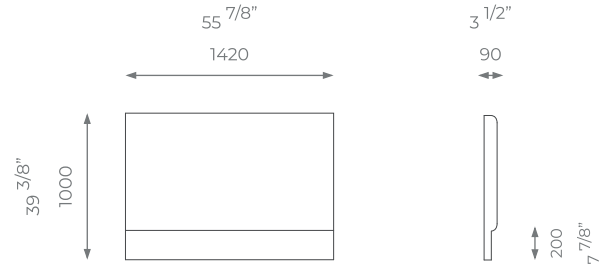

For further questions feel free to contact our sales team and with the help of our experts we help you solve all your questions.

LONDON

SMALL DOUBLE

ST-01-HB-11-SD

PLAIN
2 m

PATTERN/VELVET
2.5 m

LEATHER
3.5 sqm

MATTRESS
1.9 m x 1.2 m

DOUBLE

ST-01-HB-11-D

PLAIN
2.5 m

PATTERN/VELVET
3 m

LEATHER
4.5 sqm

MATTRESS
1.9 m x 1.35 m

KING

PATTERN/VELVET
3.5 m

LEATHER
5 sqm

MATTRESS
2 m x 1.8 m