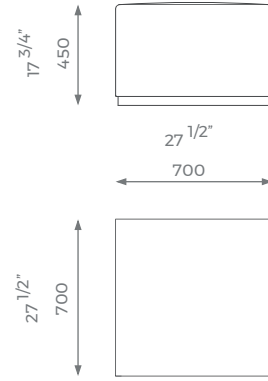

For further questions feel free to contact our sales team and with the help of our experts we help you solve all your questions.

PLAIN
1.5 m

PATTERN/VELVET
2 m

LEATHER
2.5 sq m

LONDON

MEDIUM

ST-01-TT-01-M

PLAIN
2 m

PATTERN/VELVET
2.5 m

LEATHER
3 sq m

LARGE

ST-01-TT-01-L

PLAIN
2.5 m

PATTERN/VELVET
3 m

LEATHER
3.5 sq m