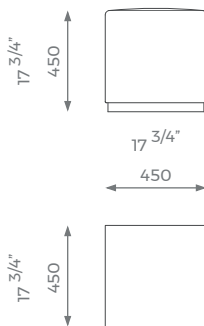

CUBE

Tokyo

The squared shape and clean lines of the Tokyo cube make this an ideal piece to showcase a variety of fabrics. The Tokyo works well with our range of modern sofas and is available in a variety of sizes.

SMALL

ST-01-TT-01-S

DETAILS

- Regular stitching all around.
- Wood plinth.
- 10 years construction guarantee (for further information please contact our sales team).

BESPOKE

This piece has an array of customization options, you can order a CAD technical drawing (additional cost) or/and give property access for fine measuring checks to ensure maximum precision on your bespoke order.

For further questions feel free to contact our sales team and with the help of our experts we help you solve all your questions.

PLAIN
1.5 m

PATTERN/VELVET
2 m

LEATHER
2.5 sq m

LONDON

MEDIUM

ST-01-TT-01-M

PLAIN
2 m

PATTERN/VELVET
2.5 m

LEATHER
3 sq m

LARGE

ST-01-TT-01-L

PLAIN
2.5 m

PATTERN/VELVET
3 m

LEATHER
3.5 sq m