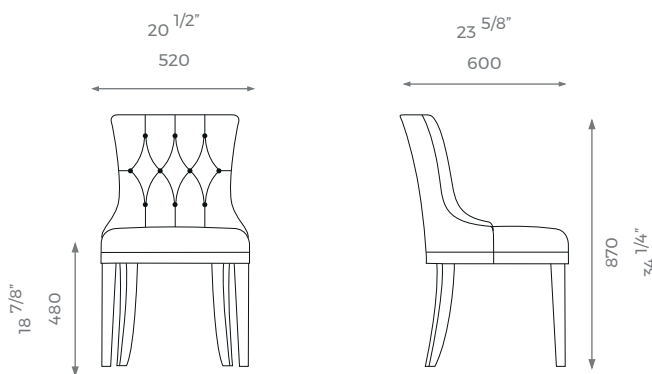

Optional studding detail is available for this chair.

DIMENSIONS

ST-01-DC-24

DETAILS

- Piping on the back.
- Pulled deep buttoning.
- Wooden legs.
- 10 years construction guarantee (for further information please contact our sales team).