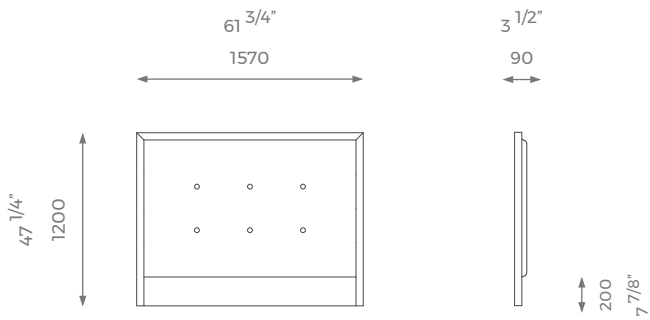

ST-01-HB-03-SD

PLAIN
2.5 m

PATTERN/VELVET
3 m

LEATHER
3.5 sqm

MATTRESS
1.9 m x 1.2 m

DOUBLE

ST-01-HB-03-D

PLAIN
3 m

PATTERN/VELVET
3.5 m

LEATHER
4 sqm

MATTRESS
1.9 m x 1.35 m

KING

ST-01-HB-03-K

PLAIN
3.5 m

PATTERN/VELVET
4 m

LEATHER
4.5 sqm

MATTRESS
2 m x 1.5 m

SUPER KING

ST-01-HB-03-SK

PLAIN
4 m

PATTERN/VELVET
5.5 m

LEATHER
6 sqm

MATTRESS
2 m x 1.8 m