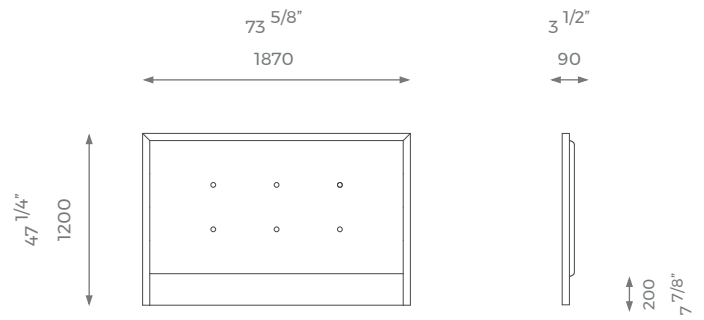

ST-01-HB-03-SD

PLAIN
2.5 m

PATTERN/VELVET
3 m

LEATHER
3.5 sqm

MATTRESS
1.9 m x 1.2 m

DOUBLE

ST-01-HB-03-D

PLAIN
3 m

PATTERN/VELVET
3.5 m

LEATHER
4 sqm

MATTRESS
1.9 m x 1.35 m

KING

ST-01-HB-03-K

PLAIN
3.5 m

PATTERN/VELVET
4 m

LEATHER
4.5 sqm

MATTRESS
2 m x 1.5 m

SUPER KING

ST-01-HB-03-SK

PLAIN
4 m

PATTERN/VELVET
5.5 m

LEATHER
6 sqm

MATTRESS
2 m x 1.8 m