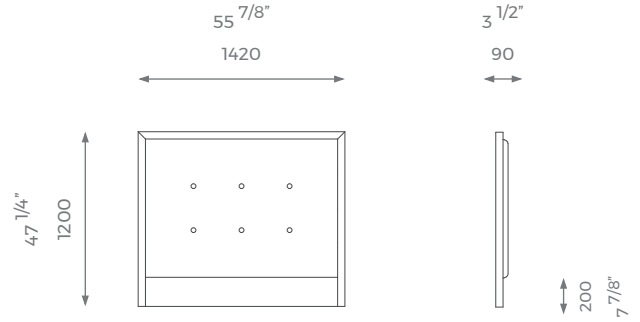

ST-01-HB-03-SD

PLAIN
2.5 m

PATTERN/VELVET
3 m

LEATHER
3.5 sqm

MATTRESS
1.9 m x 1.2 m

DOUBLE

ST-01-HB-03-D

PLAIN
3 m

PATTERN/VELVET
3.5 m

LEATHER
4 sqm

MATTRESS
1.9 m x 1.35 m

KING

ST-01-HB-03-K

PLAIN
3.5 m

PATTERN/VELVET
4 m

LEATHER
4.5 sqm

MATTRESS
2 m x 1.5 m

SUPER KING

ST-01-HB-03-SK

PLAIN
4 m

PATTERN/VELVET
5.5 m

LEATHER
6 sqm

MATTRESS
2 m x 1.8 m