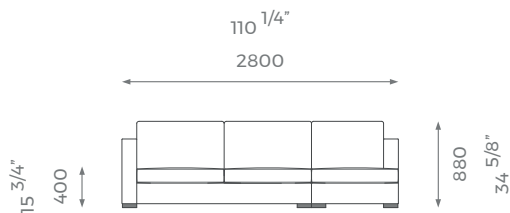

For further questions feel free to contact our sales team and with the help of our experts we help you solve all your questions.

LONDON

COMPOSITION 01 (RIGHT)

ST-01-CO-01-C1R

PLAIN
22 m

PATTERN/VELVET
27.1 m

LEATHER
30.8 sq m

COMPOSITION 02 (LEFT)

ST-01-CO-01-C2L

PLAIN
23 m

PATTERN/VELVET
29 m

LEATHER
32.2 sq m

COMPOSITION 02 (RIGHT)

ST-01-CO-01-C2R

PLAIN
23 m

PATTERN/VELVET
29 m

LEATHER
32.2 sq m

MODULE L1L

ST-01-CO-01-L1L

PLAIN
11.5 m

PATTERN/VELVET
14.5 m

LEATHER
16.1 sq m