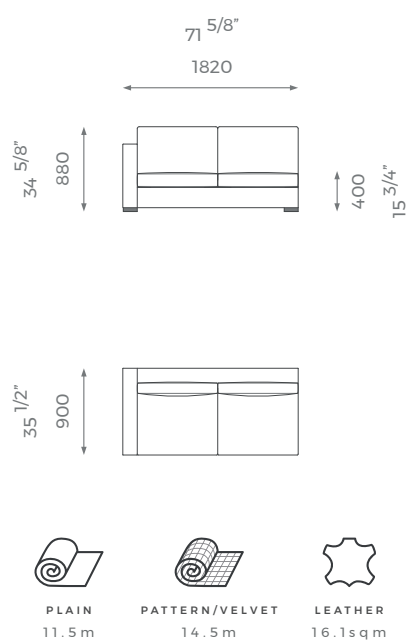

For further questions feel free to contact our sales team and with the help of our experts we help you solve all your questions.

LONDON

COMPOSITION 01 (RIGHT)

ST-01-CO-01-C1R

PLAIN
22 m

PATTERN/VELVET
27.1 m

PLAIN
23 m

PATTERN/VELVET
29 m

LEATHER
32.2 sq m

MODULE L1L

ST-01-CO-01-L1L

PLAIN
11.5 m

PATTERN/VELVET
14.5 m

LEATHER
16.1 sq m

LONDON

MODULE L1R

ST-01-CO-01-L1R

MODULE S1L

ST-01-CO-01-S1L

MODULE S1R

ST-01-CO-01-S1R

MODULE S2L

ST-01-CO-01-S2L

LONDON

MODULE S2R

ST-01-CO-01-S2R

PLAIN
11.5 m

PATTERN/VELVET
14.5 m

LEATHER
16.1 sq m