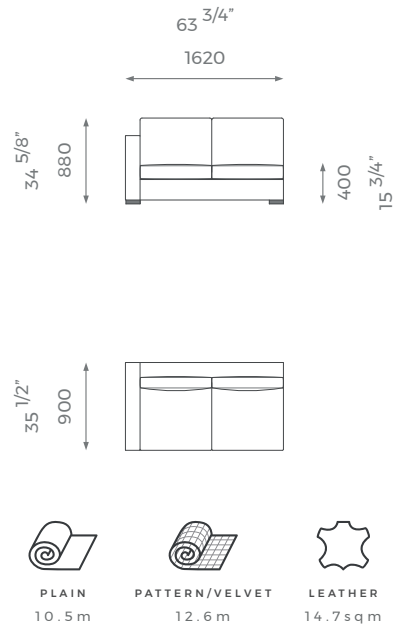

For further questions feel free to contact our sales team and with the help of our experts we help you solve all your questions.

LONDON

COMPOSITION 01 (RIGHT)

ST-01-CO-01-C1R

PLAIN
22 m

PATTERN/VELVET
27.1 m

PLAIN
23 m

PATTERN/VELVET
29 m

LEATHER
32.2 sq m

MODULE L1L

ST-01-CO-01-L1L

PLAIN
11.5 m

PATTERN/VELVET
14.5 m

LEATHER
16.1 sq m

LONDON

MODULE L1R

ST-01-CO-01-L1R

MODULE S1L

ST-01-CO-01-S1L

MODULE S1R

ST-01-CO-01-S1R

MODULE S2L

ST-01-CO-01-S2L

LONDON

MODULE S2R

ST-01-CO-01-S2R

PLAIN
11.5 m

PATTERN/VELVET
14.5 m

LEATHER
16.1 sq m