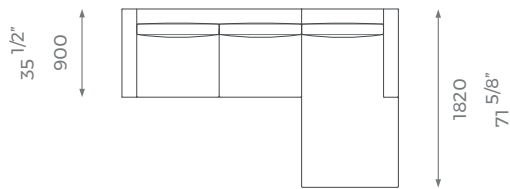

For further questions feel free to contact our sales team and with the help of our experts we help you solve all your questions.

LONDON

COMPOSITION 01 (RIGHT)

ST-01-CO-01-C1R

PLAIN
22 m

PATTERN/VELVET
27.1 m

LEATHER
30.8 sq m

COMPOSITION 02 (LEFT)

ST-01-CO-01-C2L

PLAIN
23 m

PATTERN/VELVET
29 m

LEATHER
32.2 sq m

COMPOSITION 02 (RIGHT)

ST-01-CO-01-C2R

PLAIN
23 m

PATTERN/VELVET
29 m

LEATHER
32.2 sq m

MODULE L1L

ST-01-CO-01-L1L

PLAIN
11.5 m

PATTERN/VELVET
14.5 m

LEATHER
16.1 sq m