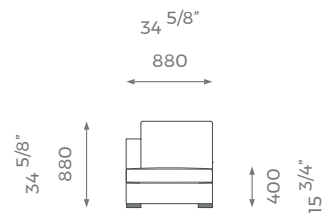

For further questions feel free to contact our sales team and with the help of our experts we help you solve all your questions.

LONDON

COMPOSITION 01 (RIGHT)

ST-01-CO-01-C1R

PLAIN
22 m

PATTERN/VELVET
27.1 m

LEATHER
30.8 sq m

COMPOSITION 02 (LEFT)

ST-01-CO-01-C2L

PLAIN
23 m

PATTERN/VELVET
29 m

LEATHER
32.2 sq m

COMPOSITION 02 (RIGHT)

ST-01-CO-01-C2R

PLAIN
23 m

PATTERN/VELVET
29 m

LEATHER
32.2 sq m

MODULE L1L

ST-01-CO-01-L1L

PLAIN
11.5 m

PATTERN/VELVET
14.5 m

LEATHER
16.1 sq m