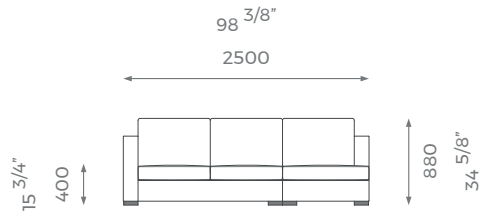

For further questions feel free to contact our sales team and with the help of our experts we help you solve all your questions.

LONDON

COMPOSITION 01 (RIGHT)

ST-01-CO-01-C1R

PLAIN
22 m

PATTERN/VELVET
27.1 m