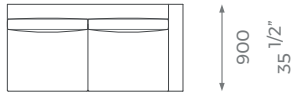

ST-01-CO-01-S2L

LONDON

MODULE S2R

ST-01-CO-01-S2R

PLAIN
11.5 m

PATTERN/VELVET
14.5 m

LEATHER
16.1 sq m