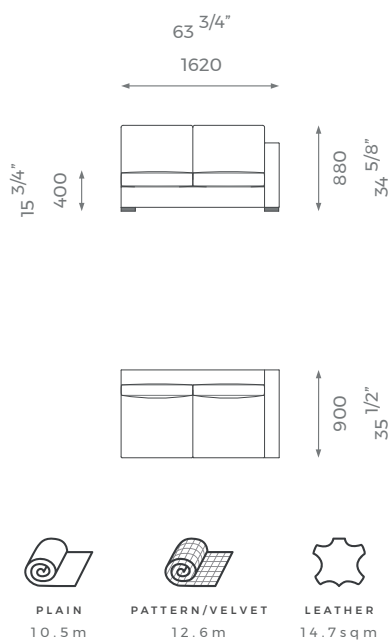

For further questions feel free to contact our sales team and with the help of our experts we help you solve all your questions.

LONDON

COMPOSITION 01 (RIGHT)

ST-01-CO-01-C1R

PLAIN
22 m

PATTERN/VELVET
27.1 m

PLAIN
23 m

PATTERN/VELVET
29 m

LEATHER
32.2 sq m

MODULE L1L

ST-01-CO-01-L1L

PLAIN
11.5 m

PATTERN/VELVET
14.5 m

LEATHER
16.1 sq m

LONDON

MODULE L1R

ST-01-CO-01-L1R

MODULE S1L

ST-01-CO-01-S1L

MODULE S1R

ST-01-CO-01-S1R

MODULE S2L

ST-01-CO-01-S2L

LONDON

MODULE S2R

ST-01-CO-01-S2R

PLAIN
11.5 m

PATTERN/VELVET
14.5 m

LEATHER
16.1 sq m