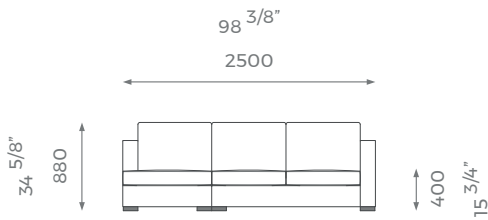

LONDON

CORNER SOFA

Rocco

The Rocco corner sofa is a stylish and comfortable piece. The large back and seat cushions are filled with foam-wrapped feather and down for a supreme seating experience. This corner sofa also features the perfect finishing details of single top stitch on arms, seat and back and show wood feet.

COMPOSITION 01 (LEFT)

ST-01-CO-01-C1L

PLAIN
2.2 m

PATTERN/VELVET
27.1 m

LEATHER
30.8 sq m

DETAILS

- Seat cushion has foam wrapped feather filling.
- Wooden legs.
- 10 years construction guarantee (for further information please contact our sales team).

For further questions feel free to contact our sales team and with the help of our experts we help you solve all your questions.

LONDON

COMPOSITION 01 (RIGHT)

ST-01-CO-01-C1R

PLAIN
22 m

PATTERN/VELVET
27.1 m