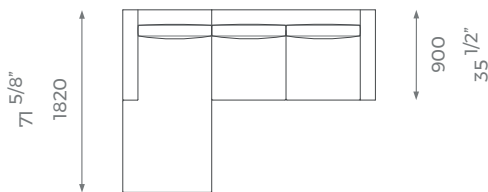

LONDON

CORNER SOFA

Rocco

The Rocco corner sofa is a stylish and comfortable piece. The large back and seat cushions are filled with foam-wrapped feather and down for a supreme seating experience. This corner sofa also features the perfect finishing details of single top stitch on arms, seat and back and show wood feet.

COMPOSITION 01 (LEFT)

ST-01-CO-01-C1L

PLAIN
2.2 m

PATTERN/VELVET
27.1 m

LEATHER
30.8 sq m

DETAILS

- Seat cushion has foam wrapped feather filling.
- Wooden legs.
- 10 years construction guarantee (for further information please contact our sales team).

For further questions feel free to contact our sales team and with the help of our experts we help you solve all your questions.

LONDON

COMPOSITION 01 (RIGHT)

ST-01-CO-01-C1R

PLAIN
22 m

PATTERN/VELVET
27.1 m