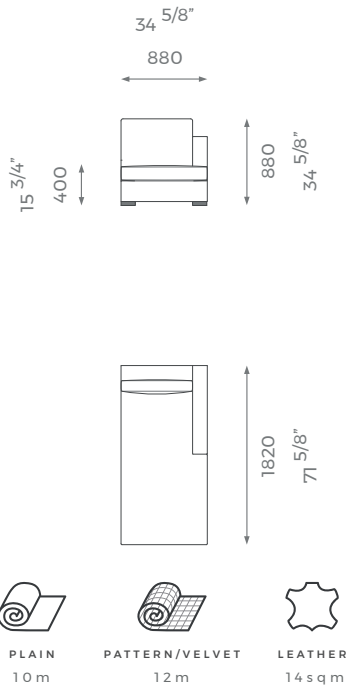

LONDON

MODULE L1R

ST-01-CO-01-L1R