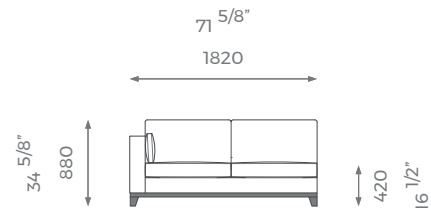

PLAIN
11m

PATTERN/VELVET
13.1m

LEATHER
17.7sqm

MODULE S2L

ST-01-CO-02-S2L

PLAIN
12m

PATTERN/VELVET
14.3m

LEATHER
19.2sqm

LONDON

MODULE S2R

ST-01-CO-02-S2R

PLAIN
12 m

PATTERN/VELVET
14.3 m

LEATHER
19.2 sq m