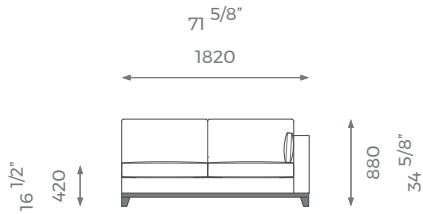

LEATHER
18.2sqm

MODULE S1L

ST-01-CO-02-S1L

PLAIN
11m

PATTERN/VELVET
13.1m

LEATHER
17.7sqm

MODULE S1R

ST-01-CO-02-S1R

PLAIN
11m

PATTERN/VELVET
13.1m

LEATHER
17.7sqm

MODULE S2L

ST-01-CO-02-S2L

PLAIN
12m

PATTERN/VELVET
14.3m

LEATHER
19.2sqm

LONDON

MODULE S2R

ST-01-CO-02-S2R

PLAIN
12 m

PATTERN/VELVET
14.3 m

LEATHER
19.2 sq m