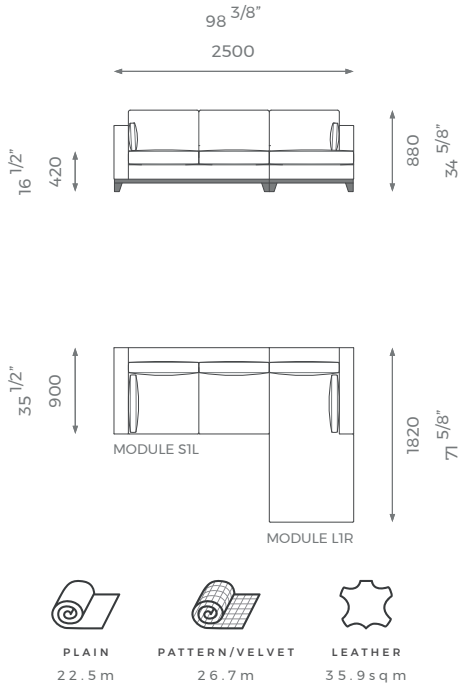

COMPOSITION 01 (RIGHT)

ST-01-CO-02-C1R