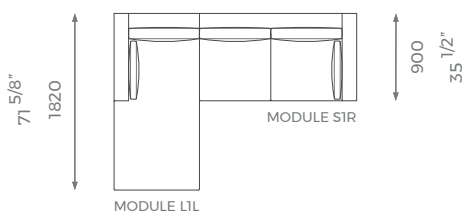

COMPOSITION 01 (LEFT)

ST-01-CO-02-C1L

PLAIN
21 m

PATTERN/VELVET
24 m

LEATHER
35 sq m

DETAILS

- Seat cushion has foam wrapped feather filling.
- Wooden legs.
- 10 years construction guarantee (for further information please contact our sales team).

BESPOKE

This piece has an array of customization options, you can order a CAD technical drawing (additional cost) or/and give property access for fine measuring checks to ensure maximum precision on your bespoke order.

For further questions feel free to contact our sales team and with the help of our experts we help you solve all your questions.