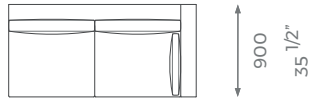

MODULE S2R

ST-01-CO-02-S2R

PLAIN
12 m

PATTERN/VELVET
14.3 m

LEATHER
19.2 sq m