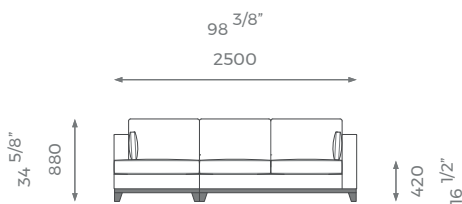

COMPOSITION 01 (LEFT)

ST-01-CO-02-C1L

PLAIN
21 m

PATTERN/VELVET
24 m

LEATHER
35 sq m

DETAILS

- Seat cushion has foam wrapped feather filling.
- Wooden legs.
- 10 years construction guarantee (for further information please contact our sales team).