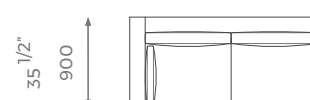

PLAIN
11m

PATTERN/VELVET
13.1m

LEATHER
17.7sqm

MODULE S2L

ST-01-CO-02-S2L

PLAIN
12m

PATTERN/VELVET
14.3m

LEATHER
19.2sqm

LONDON

MODULE S2R

ST-01-CO-02-S2R

PLAIN
12 m

PATTERN/VELVET
14.3 m

LEATHER
19.2 sq m