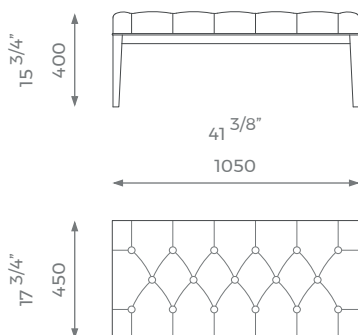

SMALL

ST-01-BN-08-S

DETAILS

- Pulled deep buttoning on the seat.
- Piping on the bottom part of the seat.
- Wooden legs.
- 10 years construction guarantee (for further information please contact our sales team).

BESPOKE

This piece has an array of customization options, you can order a CAD technical drawing (additional cost) or/and give property access for fine measuring checks to ensure maximum precision on your bespoke order.

For further questions feel free to contact our sales team and with the help of our experts we help you solve all your questions.

PLAIN
2 m

PATTERN/VELVET
2.5 m

LEATHER
3.2 sq m