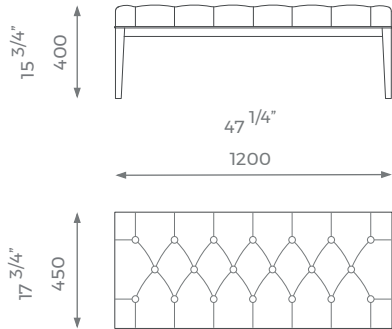

For further questions feel free to contact our sales team and with the help of our experts we help you solve all your questions.

PLAIN
2 m

PATTERN/VELVET
2.5 m

LEATHER
3.2 sq m

LONDON

MEDIUM

ST-01-BN-08-M

PLAIN
2.2 m

PATTERN/VELVET
2.7 m

LEATHER
3.6 sqm

LARGE

ST-01-BN-08-L

PLAIN
2.6 m

PATTERN/VELVET
3 m

LEATHER
3.8 sqm