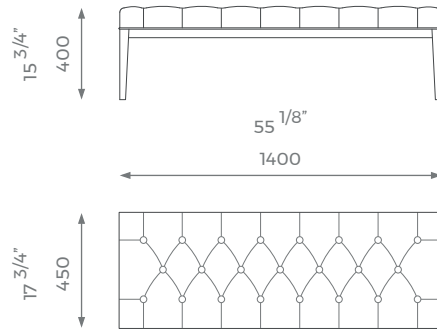

For further questions feel free to contact our sales team and with the help of our experts we help you solve all your questions.

PLAIN
2 m

PATTERN/VELVET
2.5 m

LEATHER
3.2 sq m

LONDON

MEDIUM

ST-01-BN-08-M

PLAIN
2.2 m

PATTERN/VELVET
2.7 m

LEATHER
3.6 sqm

LARGE

ST-01-BN-08-L

PLAIN
2.6 m

PATTERN/VELVET
3 m

LEATHER
3.8 sqm