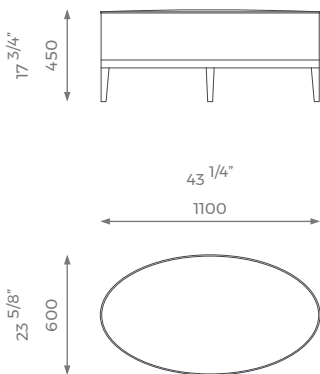

BENCH

Piaget

The clean lines and robust structure of the Piaget bench make it a perfect choice for both traditional and contemporary spaces. This oval bench features elegant show wood legs and a piping detail above the plinth.

SMALL

ST-01-BN-01-S

DETAILS

- Piping on the top part of the seat.
- Wooden legs.
- 10 years construction guarantee (for further information please contact our sales team).

BESPOKE

This piece has an array of customization options, you can order a CAD technical drawing (additional cost) or/and give property access for fine measuring checks to ensure maximum precision on your bespoke order.

For further questions feel free to contact our sales team and with the help of our experts we help you solve all your questions.

PLAIN
2.5 m

PATTERN/VELVET
3.5 m

LEATHER
4 sq m

LONDON

MEDIUM

ST-01-BN-01-M

PLAIN
3 m

PATTERN/VELVET
4.5 m

LEATHER
5.5 sqm

LARGE

ST-01-BN-01-L

PLAIN
4 m

PATTERN/VELVET
5.5 m

LEATHER
6 sqm