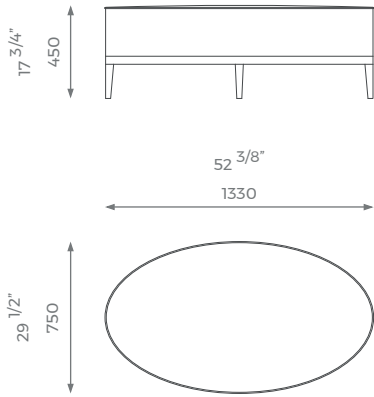

For further questions feel free to contact our sales team and with the help of our experts we help you solve all your questions.

PLAIN
2.5 m

PATTERN/VELVET
3.5 m

LEATHER
4 sq m

LONDON

MEDIUM

ST-01-BN-01-M

PLAIN
3 m

PATTERN/VELVET
4.5 m

LEATHER
5.5 sqm

LARGE

ST-01-BN-01-L

PLAIN
4 m

PATTERN/VELVET
5.5 m

LEATHER
6 sqm