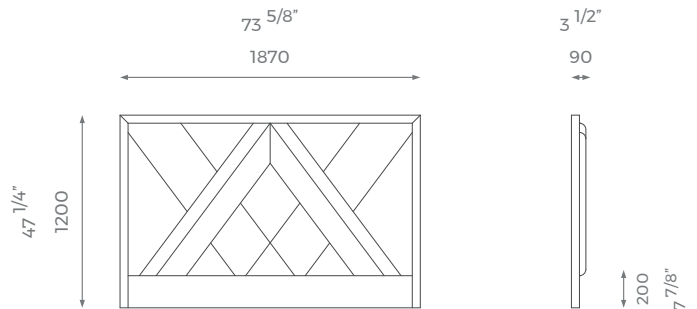

### KING

ST-01-HB-14-K

PLAIN  
5.7 m

PATTERN/VELVET  
6.2 m

LEATHER  
7.2 sqm

MATTRESS  
2 m x 1.5 m

### SUPER KING

ST-01-HB-14-SK

PLAIN  
7.4 m

PATTERN/VELVET  
8.6 m

LEATHER  
8.9 sqm

MATTRESS  
2 m x 1.8 m