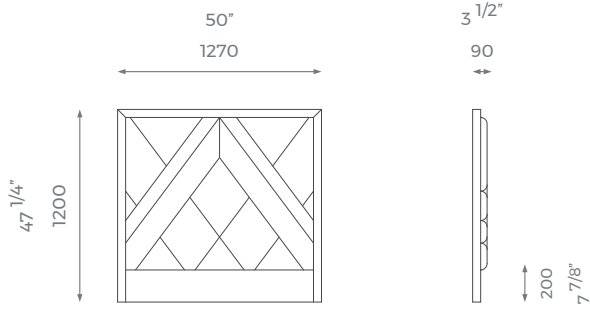

For further questions feel free to contact our sales team and with the help of our experts we help you solve all your questions.

PLAIN  
3 m

PATTERN/VELVET  
3.8 m

LEATHER  
4.2 sq m

MATTRESS  
1.9 m x 0.9 m

### SMALL DOUBLE

ST-01-HB-14-SD

PLAIN  
3.6 m

PATTERN/VELVET  
4.5 m

LEATHER  
5.5 sqm

MATTRESS  
1.9 m x 1.2 m