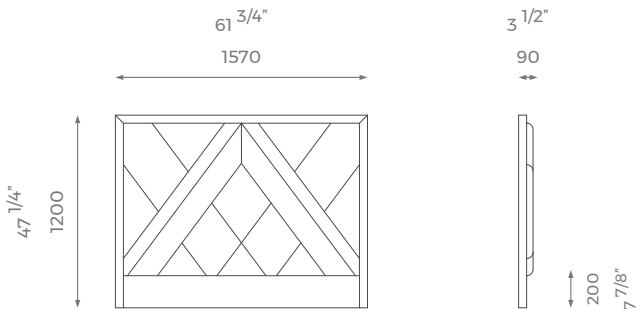

### SMALL DOUBLE

ST-01-HB-14-SD

PLAIN  
3.6 m

PATTERN/VELVET  
4.5 m

LEATHER  
5.5 sqm

MATTRESS  
1.9 m x 1.2 m

### DOUBLE

ST-01-HB-14-D

PLAIN  
4.3 m

PATTERN/VELVET  
5.2 m

LEATHER  
6.6 sqm

MATTRESS  
1.9 m x 1.35 m

### KING

ST-01-HB-14-K

PLAIN  
5.7 m

PATTERN/VELVET  
6.2 m

LEATHER  
7.2 sqm

MATTRESS  
2 m x 1.5 m

### SUPER KING

ST-01-HB-14-SK

PLAIN  
7.4 m

PATTERN/VELVET  
8.6 m

LEATHER  
8.9 sqm

MATTRESS  
2 m x 1.8 m