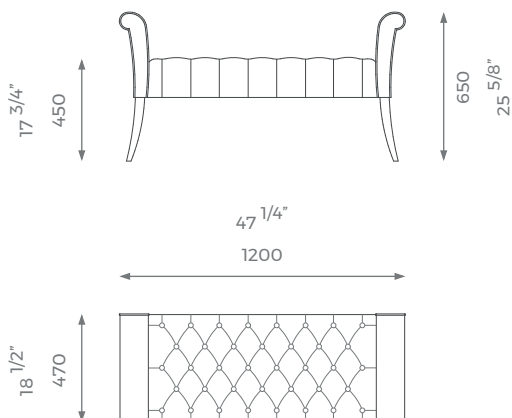

BENCH

Olivia Deluxe

The Olivia Deluxe features scroll arms and elegant show wood legs. The piece is carefully handmade and beautifully detailed with deep buttoning into the seat.

SMALL

ST-01-BN-06-S

DETAILS

For further questions feel free to contact our sales team and with the help of our experts we help you solve all your questions.

PLAIN
3.1m

PATTERN/VELVET
3.7m

LEATHER
4.9 sqm

LONDON

MEDIUM

ST-01-BN-06-M

PLAIN
3.6 m

PATTERN/VELVET
4.5 m

LEATHER
6 sq m

LARGE

ST-01-BN-06-L

PLAIN
4 m

PATTERN/VELVET
5 m

LEATHER
7 sq m