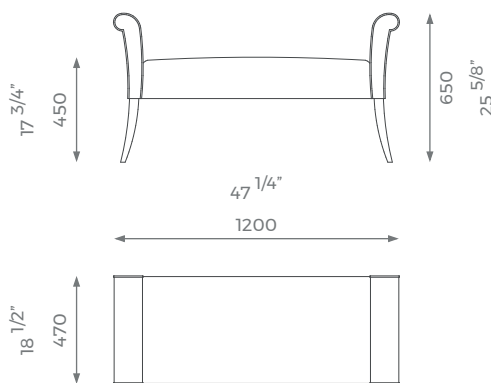

BENCH

Olivia

This fancy bench features charming scroll arms and elegant show wood legs. The fixed seat is sprung for comfort. Olivia is carefully handmade and befits a range of fabrics or leather.

SMALL

ST-01-BN-05-S

For further questions feel free to contact our sales team and with the help of our experts we help you solve all your questions.

PLAIN
3 m

PATTERN/VELVET
4 m

LEATHER
5 sq m

LONDON

MEDIUM

ST-01-BN-05-M

PLAIN
3.6 m

PATTERN/VELVET
4.5 m

LEATHER
6 sq m

LARGE

ST-01-BN-05-L

PLAIN
4 m

PATTERN/VELVET
5 m

LEATHER
7 sq m