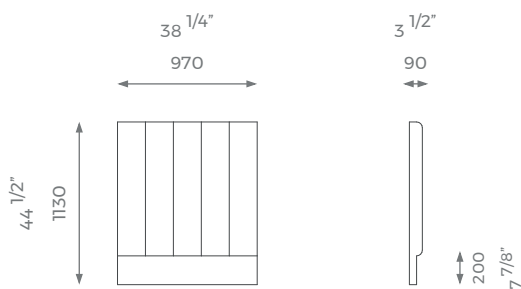

BESPOKE

This piece has an array of customization options, you can order a CAD technical drawing (additional cost) or/and give property access for fine measuring checks to ensure maximum precision on your bespoke order.

For further questions feel free to contact our sales team and with the help of our experts we help you solve all your questions.

PLAIN
2 m

PATTERN/VELVET
3 m

LEATHER
5 sqm

MATTRESS
1.9 m x 0.9 m