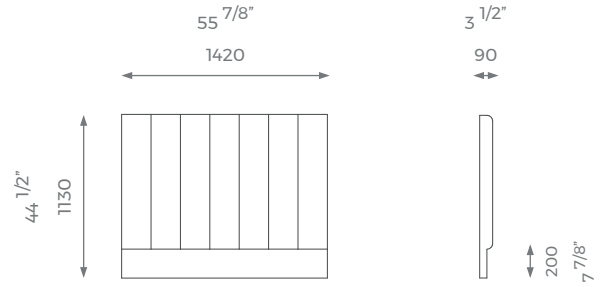

### SMALL DOUBLE

ST-01-HB-09-SD

PLAIN  
2.5 m

PATTERN/VELVET  
3.5 m

LEATHER  
4.5 sqm

MATTRESS  
1.9 m x 1.2 m

### DOUBLE

ST-01-HB-09-D

PLAIN  
3 m

PATTERN/VELVET  
4 m

LEATHER  
5.5 sqm

MATTRESS  
1.9 m x 1.35 m