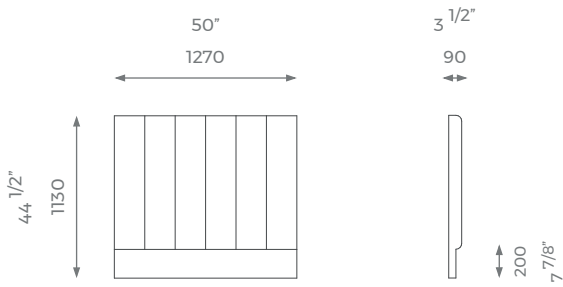

For further questions feel free to contact our sales team and with the help of our experts we help you solve all your questions.

PLAIN  
2 m

PATTERN/VELVET  
3 m

LEATHER  
5 sqm

MATTRESS  
1.9 m x 0.9 m

LONDON

### SMALL DOUBLE

ST-01-HB-09-SD

PLAIN  
2.5 m

PATTERN/VELVET  
3.5 m

LEATHER  
4.5 sqm

MATTRESS  
1.9 m x 1.2 m