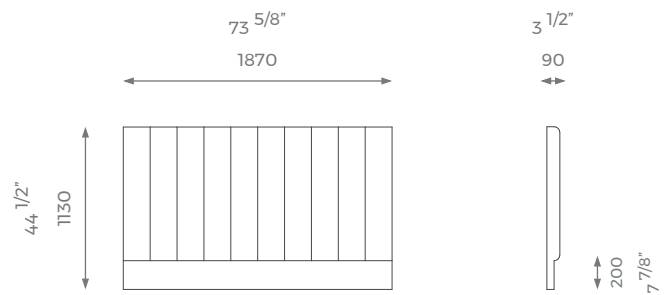

SUPER KING

ST-01-HB-09-SK

PLAIN
4 m

PATTERN/VELVET
5.5 m

LEATHER
7 sqm

MATTRESS
2 m x 1.8 m