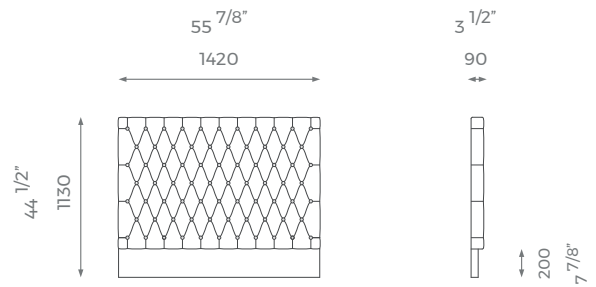

### SMALL DOUBLE

ST-01-HB-06-SD

PLAIN  
2 m

PATTERN/VELVET  
2.5 m

LEATHER  
3.5 sqm

MATTRESS  
1.9 m x 1.2 m

### DOUBLE

ST-01-HB-06-D

PLAIN  
2.5 m

PATTERN/VELVET  
3 m

LEATHER  
4.5 sqm

MATTRESS  
1.9 m x 1.35 m