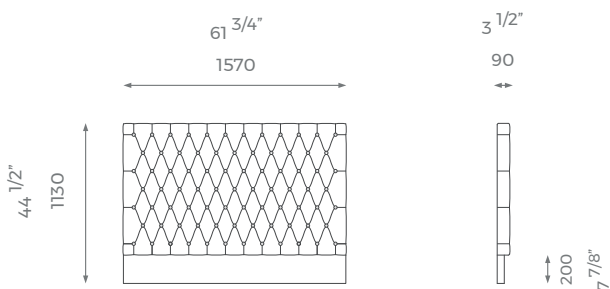

### SMALL DOUBLE

ST-01-HB-06-SD

PLAIN  
2 m

PATTERN/VELVET  
2.5 m

LEATHER  
3.5 sqm

MATTRESS  
1.9 m x 1.2 m

### DOUBLE

ST-01-HB-06-D

PLAIN  
2.5 m

PATTERN/VELVET  
3 m

LEATHER  
4.5 sqm

MATTRESS  
1.9 m x 1.35 m

### KING

ST-01-HB-06-K

PLAIN  
3 m

PATTERN/VELVET  
3.5 m

LEATHER  
5 sqm

MATTRESS  
2 m x 1.5 m