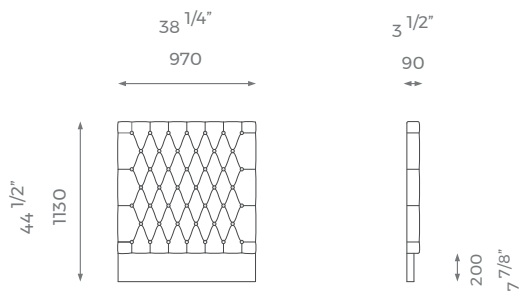

# Monte Carlo

Adorned with deep buttoning throughout the piece, the Monte Carlo lends a touch of glamour to your bedroom. This headboard comes in a variety of sizes

SINGLE

ST-01-HB-06-S

DETAILS

- Deep buttoning.
- 10 years construction guarantee (for further information please contact our sales team)