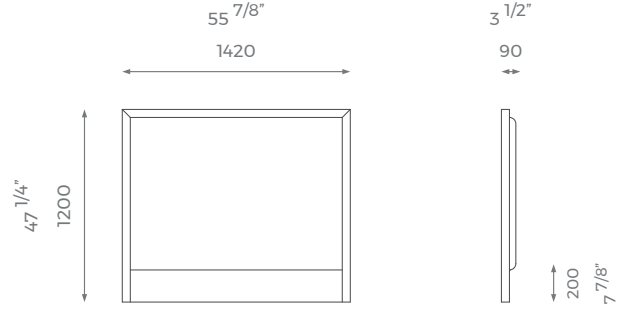

### SMALL DOUBLE

ST-01-HB-15-SD

PLAIN  
1.5m

PATTERN/VELVET  
1.9m

LEATHER  
2.5sqm

MATTRESS  
1.9m x 1.2m

### DOUBLE

ST-01-HB-15-D

PLAIN  
1.5m

PATTERN/VELVET  
2.1m

LEATHER  
2.7 sqm

MATTRESS  
1.9m x 1.35m