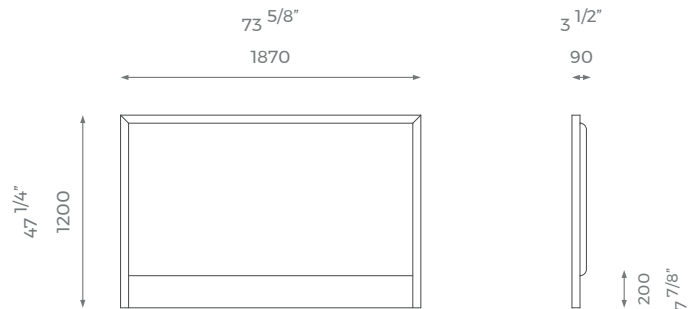

### KING

ST-01-HB-15-K

PLAIN  
2m

PATTERN/VELVET  
2.5m

LEATHER  
3.2 sqm

MATTRESS  
2m x 1.5m

### SUPER KING

ST-01-HB-15-SK

PLAIN  
2.5m

PATTERN/VELVET  
3.5m

LEATHER  
3.2 sqm

MATTRESS  
2m x 1.8m