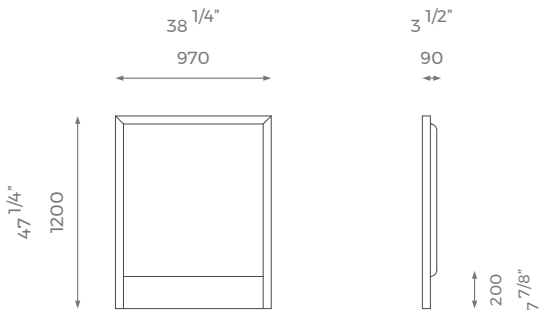

## DETAILS

- Padded panel inside show wood frame.
- Wall mounted.
- 10 years construction guarantee (for further information please contact our sales team).

PLAIN  
1.4 m

PATTERN/VELVET  
1.8 m

LEATHER  
2.2 sq m

MATTRESS  
1.9 m x 0.9 m