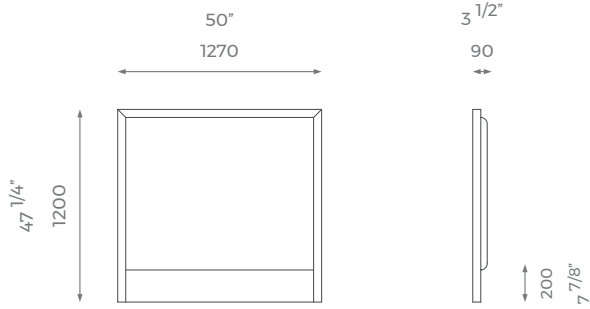

LONDON

SMALL DOUBLE

ST-01-HB-15-SD

PLAIN
1.5m

PATTERN/VELVET
1.9m

LEATHER
2.5sqm

MATTRESS
1.9m x 1.2m