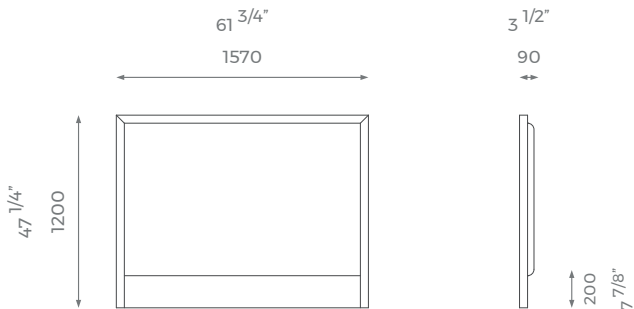

### DOUBLE

ST-01-HB-15-D

PLAIN  
1.5m

PATTERN/VELVET  
2.1m

LEATHER  
2.7 sqm

MATTRESS  
1.9m x 1.35m

### KING

ST-01-HB-15-K

PLAIN  
2m

PATTERN/VELVET  
2.5m

LEATHER  
3.2 sqm

MATTRESS  
2m x 1.5m