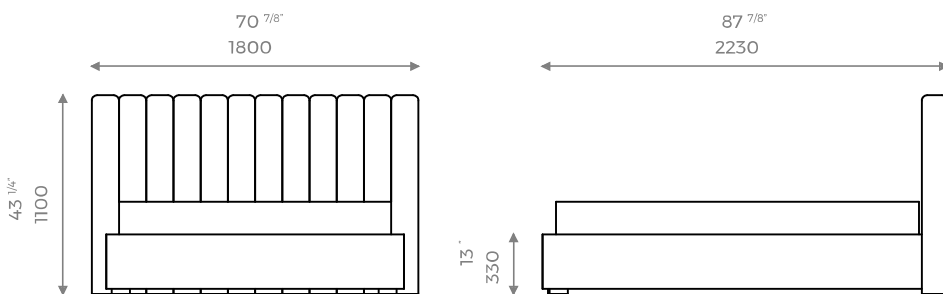

LONDON

SMALL DOUBLE

ST-01-BE-09-SD

- PLAIN 6m
- PATTERN/VELVET 8m
- LEATHER 10sqm
- MATTRESS 1.9m x 1.2m

DOUBLE / FULL

ST-01-BE-09-D

- PLAIN 7m
- PATTERN/VELVET 9m
- LEATHER 11sqm
- MATTRESS 1.9m x 1.35m

KING / QUEEN

ST-01-BE-09-K

- PLAIN 8m
- PATTERN/VELVET 10m
- LEATHER 12sqm
- MATTRESS 2m x 1.5m

SUPER KING / KING

ST-01-BE-09-SK

- PLAIN 9m
- PATTERN/VELVET 11m
- LEATHER 12sqm
- MATTRESS 2m x 1.8m