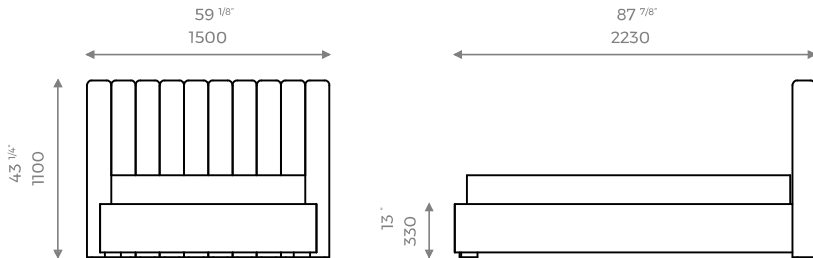

For further questions feel free to contact our sales team and with the help of our experts we help you solve all your questions.

SINGLE / TWIN

ST-01-BE-09-S

PLAIN
5 m

PATTERN/VELVET
7 m

LEATHER
9 sq m

MATTRESS
1.9 m x 0.9 m

LONDON

SMALL DOUBLE

ST-01-BE-09-SD

- PLAIN 6m
- PATTERN/VELVET 8m
- LEATHER 10sqm
- MATTRESS 1.9m x 1.2m

DOUBLE / FULL

ST-01-BE-09-D

- PLAIN 7m
- PATTERN/VELVET 9m
- LEATHER 11sqm
- MATTRESS 1.9m x 1.35m

KING / QUEEN

ST-01-BE-09-K

- PLAIN 8m
- PATTERN/VELVET 10m
- LEATHER 12sqm
- MATTRESS 2m x 1.5m

SUPER KING / KING

ST-01-BE-09-SK

- PLAIN 9m
- PATTERN/VELVET 11m
- LEATHER 12sqm
- MATTRESS 2m x 1.8m