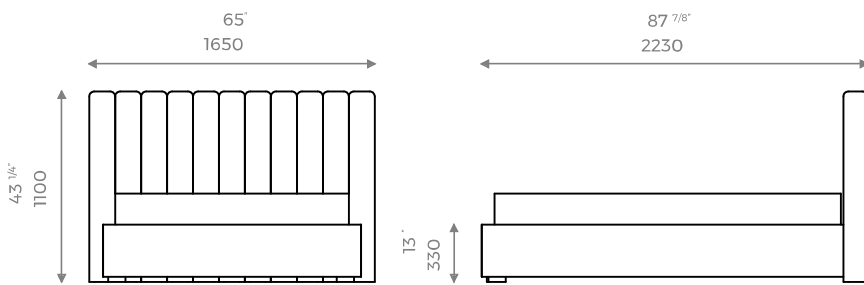

LONDON

SMALL DOUBLE

ST-01-BE-09-SD

- PLAIN 6m
- PATTERN/VELVET 8m
- LEATHER 10sqm
- MATTRESS 1.9m x 1.2m

DOUBLE / FULL

ST-01-BE-09-D

- PLAIN 7m
- PATTERN/VELVET 9m
- LEATHER 11sqm
- MATTRESS 1.9m x 1.35m

KING / QUEEN

ST-01-BE-09-K

- PLAIN 8m
- PATTERN/VELVET 10m
- LEATHER 12sqm
- MATTRESS 2m x 1.5m

SUPER KING / KING

ST-01-BE-09-SK

- PLAIN 9m
- PATTERN/VELVET 11m
- LEATHER 12sqm
- MATTRESS 2m x 1.8m