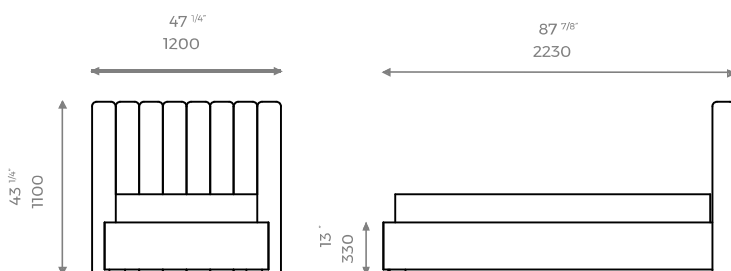

LONDON

BED

Martina

Generously padded symmetrical flutes, separated by a refined piping detail, give Martina bed a simple and yet striking design. This piece to be incorporated in a variety of interior styles.

DETAILS

- Padded symmetrical flutes
- refined piping detail
- Upholstered bed base
- 10 years construction guarantee (for further information please contact our sales team).

BESPOKE

This piece has an array of customization options, you can order a CAD technical drawing (additional cost) or/and give property access for fine measuring checks to ensure maximum precision on your bespoke order.

For further questions feel free to contact our sales team and with the help of our experts we help you solve all your questions.

SINGLE / TWIN

ST-01-BE-09-S

PLAIN
5 m

PATTERN/VELVET
7 m

LEATHER
9 sq m

MATTRESS
1.9 m x 0.9 m

LONDON

SMALL DOUBLE

ST-01-BE-09-SD

- PLAIN 6m
- PATTERN/VELVET 8m
- LEATHER 10sqm
- MATTRESS 1.9m x 1.2m

DOUBLE / FULL

ST-01-BE-09-D

- PLAIN 7m
- PATTERN/VELVET 9m
- LEATHER 11sqm
- MATTRESS 1.9m x 1.35m

KING / QUEEN