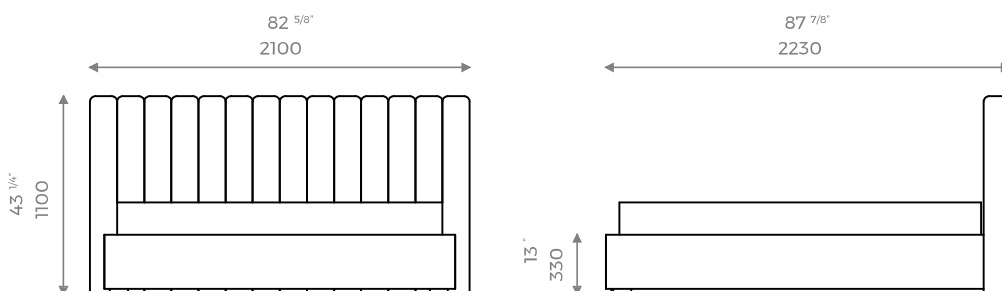

LONDON

SMALL DOUBLE

ST-01-BE-09-SD

- PLAIN 6m
- PATTERN/VELVET 8m
- LEATHER 10sqm
- MATTRESS 1.9m x 1.2m

DOUBLE / FULL

ST-01-BE-09-D

- PLAIN 7m
- PATTERN/VELVET 9m
- LEATHER 11sqm
- MATTRESS 1.9m x 1.35m

KING / QUEEN

ST-01-BE-09-K

- PLAIN 8m
- PATTERN/VELVET 10m
- LEATHER 12sqm
- MATTRESS 2m x 1.5m

SUPER KING / KING

ST-01-BE-09-SK

- PLAIN 9m
- PATTERN/VELVET 11m
- LEATHER 12sqm
- MATTRESS 2m x 1.8m