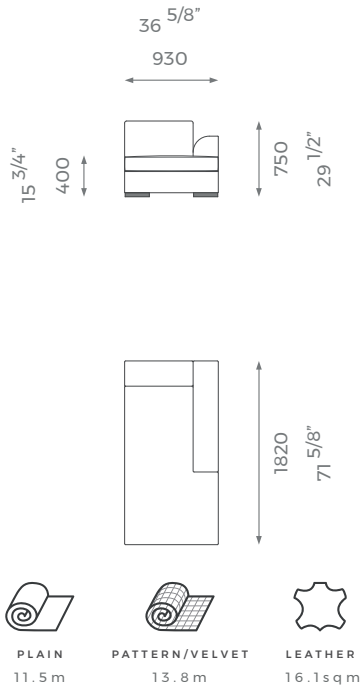

LONDON

MODULE L1R

ST-01-CO-04-L1R