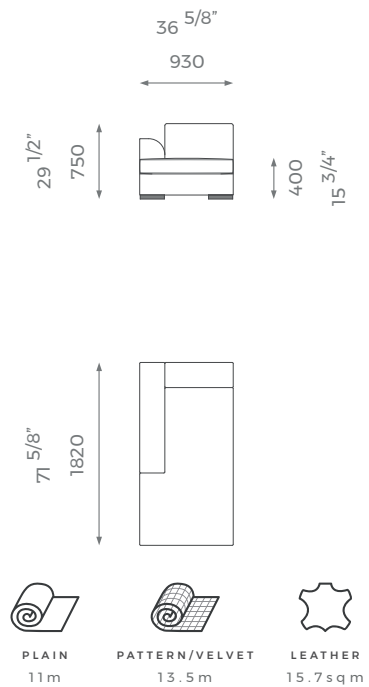

MODULE L1L

ST-01-CO-04-L1L