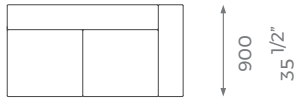

## MODULE S2R

ST-01-CO-04-S2R

PLAIN  
11.5 m

PATTERN/VELVET  
13.8 m

LEATHER  
16.1 sq m