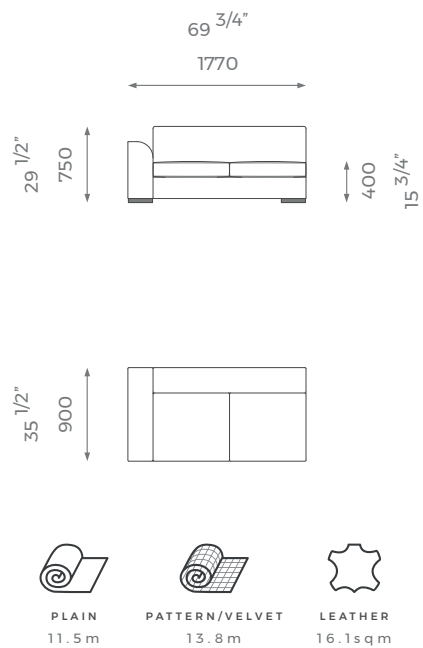

MODULE S2L

ST-01-CO-04-S2L