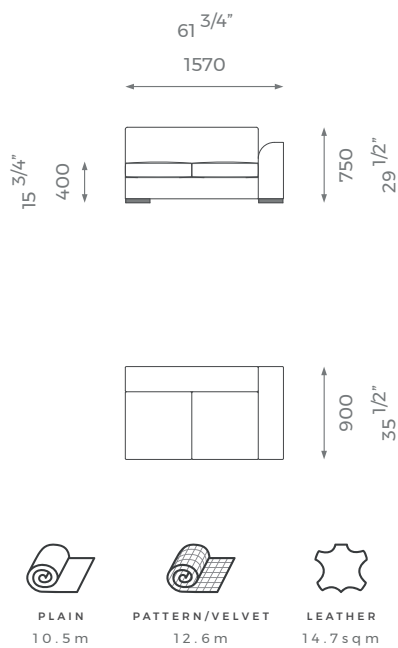

MODULE S1R

ST-01-CO-04-S1R