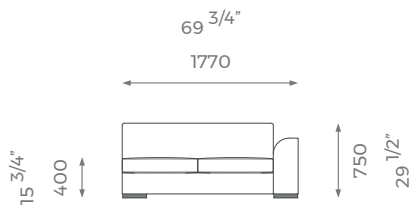

## MODULE S2R

ST-01-CO-04-S2R

PLAIN  
11.5 m

PATTERN/VELVET  
13.8 m

LEATHER  
16.1 sq m