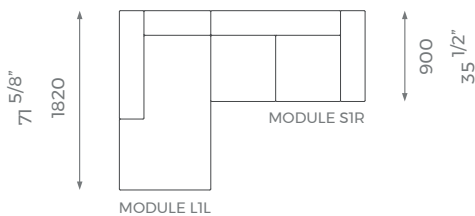

COMPOSITION 01 (LEFT)

ST-01-CO-04-C1L

PLAIN  
2.2 m

PATTERN/VELVET  
26.4 m

LEATHER  
30.8 sq m

DETAILS

- Seat cushion has foam wrapped feather filling.
- Wooden legs.
- 10 years construction guarantee (for further information please contact our sales team).