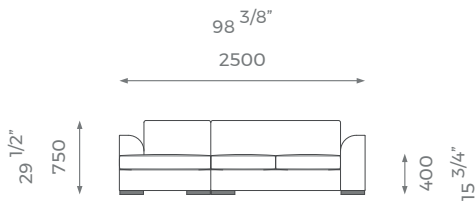

COMPOSITION 01 (LEFT)

ST-01-CO-04-C1L

PLAIN  
2.2 m

PATTERN/VELVET  
26.4 m

LEATHER  
30.8 sq m

DETAILS

- Seat cushion has foam wrapped feather filling.
- Wooden legs.
- 10 years construction guarantee (for further information please contact our sales team).