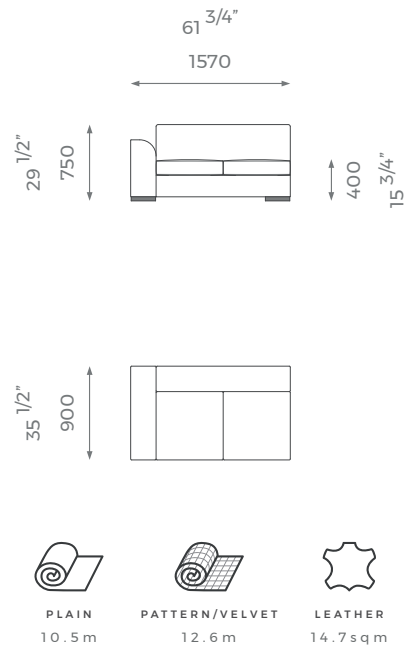

MODULE S1L

ST-01-CO-04-S1L