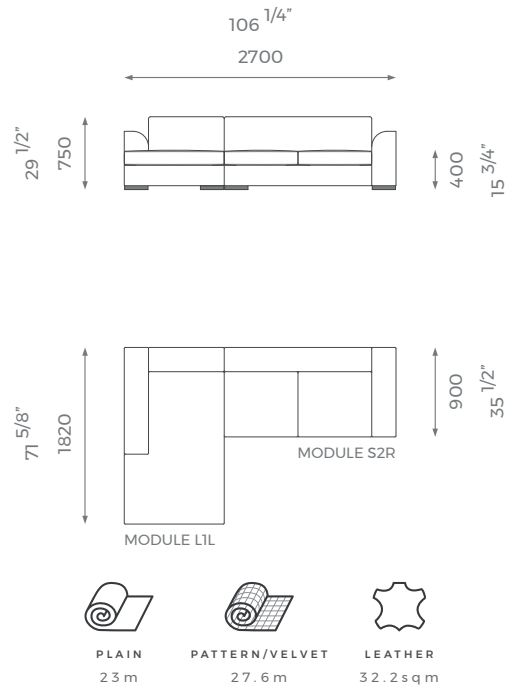

COMPOSITION 02 (LEFT)

ST-01-CO-04-C2L