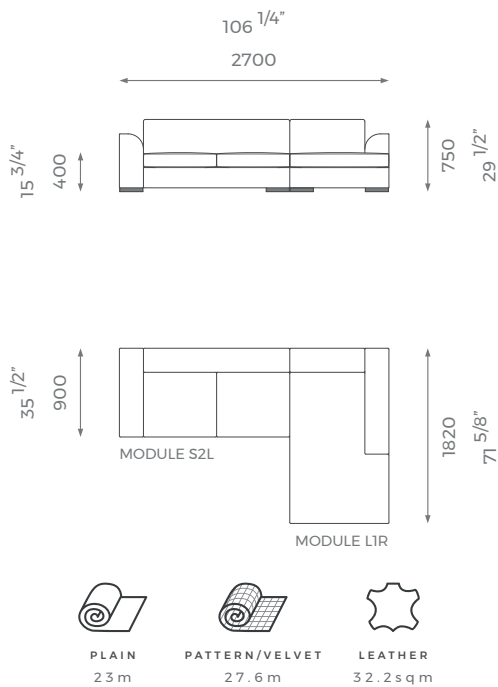

COMPOSITION 02 (RIGHT)

ST-01-CO-04-C2R