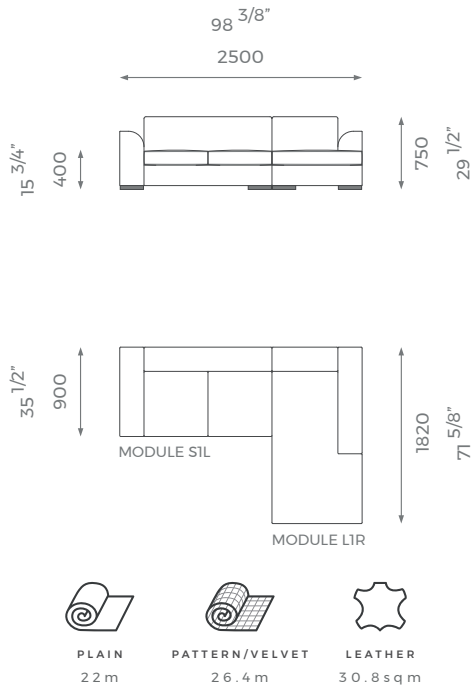

LONDON

COMPOSITION 01 (RIGHT)

ST-01-CO-04-C1R