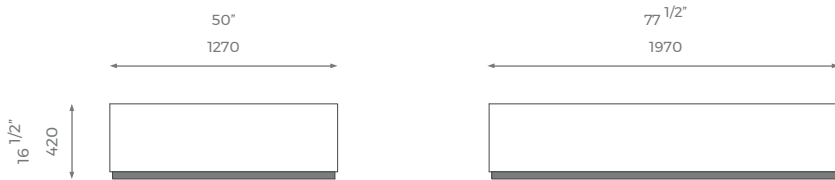

For further questions feel free to contact our sales team and with the help of our experts we help you solve all your questions.

SINGLE

ST-01-BB-01-S

PLAIN
3.2m

PATTERN/VELVET
3.8m

LEATHER
5sqm

MATTRESS
1.9m x 0.9m

LONDON

SMALL DOUBLE

ST-01-BB-01-SD

PLAIN
3.5 m

PATTERN/VELVET
4.2 m

LEATHER
5.5 sq m

MATTRESS
1.9 m x 1.2 m

DOUBLE