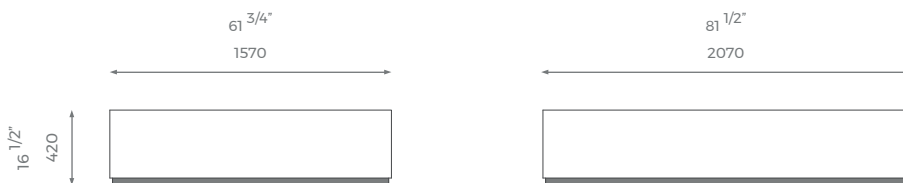

ST-01-BB-01-D

PLAIN
3.7 m

PATTERN/VELVET
4.5 m

LEATHER
6 sq m

MATTRESS
1.9 m x 1.35 m

KING

ST-01-BB-01-K

PLAIN
4 m

PATTERN/VELVET
4.8 m

LEATHER
6.5 sq m

MATTRESS
2 m x 1.5 m

SUPER KING

ST-01-BB-01-SK

PLAIN
4.2 m

PATTERN/VELVET
5 m

LEATHER
7 sq m