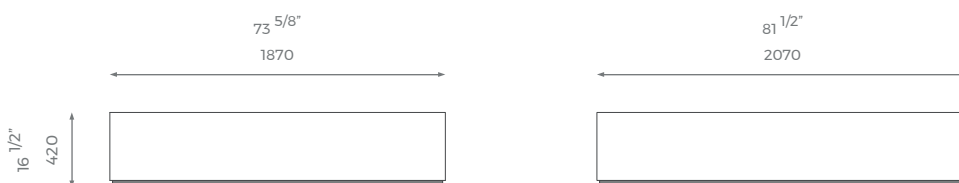

PATTERN/VELVET
4.8 m

LEATHER
6.5 sq m

MATTRESS
2 m x 1.5 m

SUPER KING

ST-01-BB-01-SK

PLAIN
4.2 m

PATTERN/VELVET
5 m

LEATHER
7 sq m

MATTRESS
2 m x 1.8 m