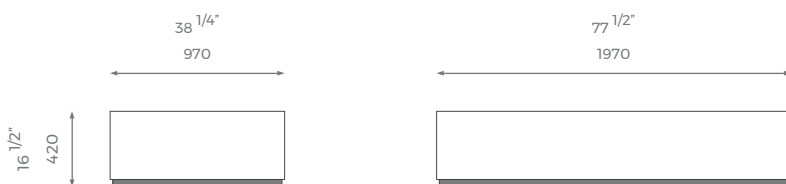

For further questions feel free to contact our sales team and with the help of our experts we help you solve all your questions.

SINGLE

ST-01-BB-01-S

PLAIN
3.2m

PATTERN/VELVET
3.8m

LEATHER
5sqm

MATTRESS
1.9m x 0.9m

LONDON

SMALL DOUBLE

ST-01-BB-01-SD

PLAIN
3.5 m

PATTERN/VELVET
4.2 m

LEATHER
5.5 sq m

MATTRESS
1.9 m x 1.2 m

DOUBLE