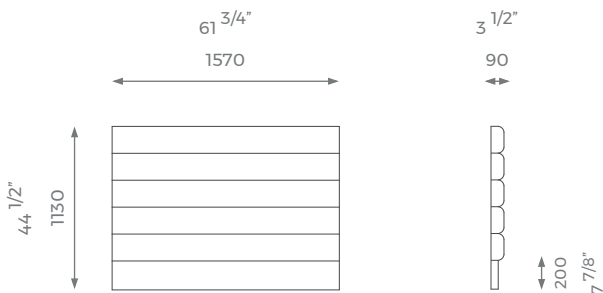

### DOUBLE

ST-01-BN-01-D

PLAIN  
3 m

PATTERN/VELVET  
4 m

LEATHER  
5.5 sqm

MATTRESS  
1.9 m x 1.35 m

### KING

ST-01-HB-01-K

PLAIN  
3.5 m

PATTERN/VELVET  
4.5 m

LEATHER  
6 sqm

MATTRESS  
2 m x 1.5 m