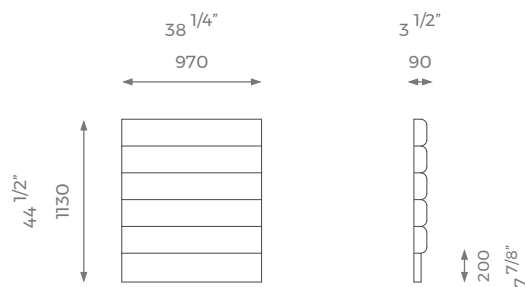

BESPOKE

This piece has an array of customization options, you can order a CAD technical drawing (additional cost) or/and give property access for fine measuring checks to ensure maximum precision on your bespoke order.

For further questions feel free to contact our sales team and with the help of our experts we help you solve all your questions.

PLAIN
2 m

PATTERN/VELVET
3 m

LEATHER
4 sqm

MATTRESS
1.9 m x 0.9 m