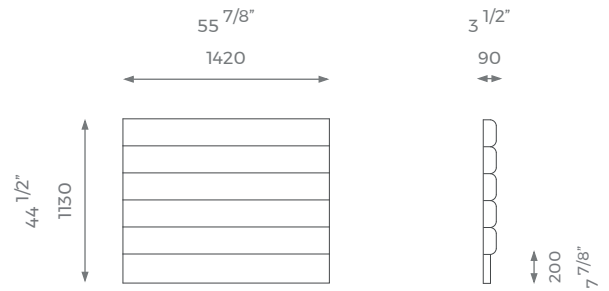

DOUBLE

ST-01-BN-01-D

PLAIN
3 m

PATTERN/VELVET
4 m

LEATHER
5.5 sqm

MATTRESS
1.9 m x 1.35 m