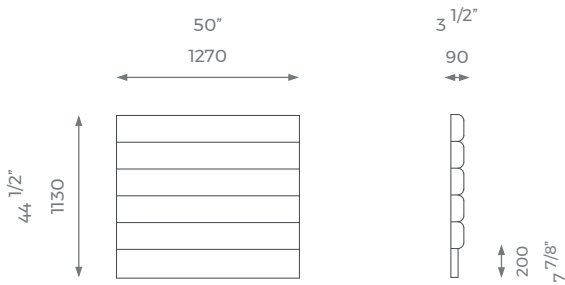

For further questions feel free to contact our sales team and with the help of our experts we help you solve all your questions.

PLAIN  
2 m

PATTERN/VELVET  
3 m

LEATHER  
4 sqm

MATTRESS  
1.9 m x 0.9 m

LONDON

### SMALL DOUBLE

ST-01-HB-01-SD

PLAIN  
2.5 m

PATTERN/VELVET  
3.5 m

LEATHER  
4.5 sqm

MATTRESS  
1.9 m x 1.2 m