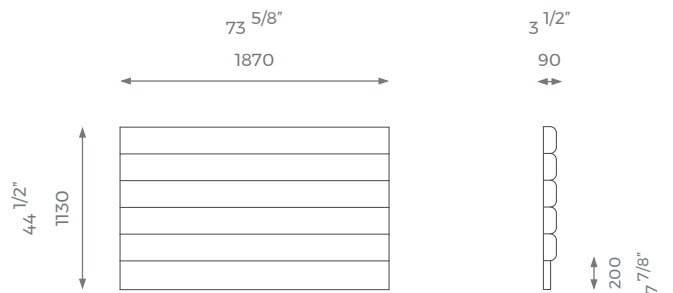

SUPER KING

ST-01-BN-01-SK

PLAIN
4 m

PATTERN/VELVET
5.5 m

LEATHER
7 sqm

MATTRESS
2 m x 1.8 m