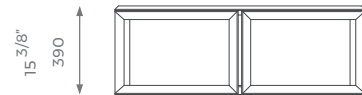

LARGE

ST-02-CT-05-L

STANDARD OPTIONS AVAILABLE

WOOD STAIN   MIRROR & GLASS   MARBLE