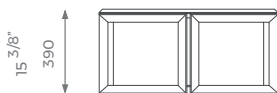

SMALL

ST-02-CT-05-S

STANDARD OPTIONS AVAILABLE

WOOD
STAIN

MIRROR
& GLASS

MARBLE

DETAILS

- Glass shelf under the table top.
- Chanfered marble top.
- 2 years construction guarantee (for further information please contact our sales team).

BESPOKE

This piece has an array of customization options, you can order a CAD technical drawing (additional cost) or/and give property access for fine measuring checks to ensure maximum precision on your bespoke order.

For further questions feel free to contact our sales team and with the help of our experts we help you solve all your questions.