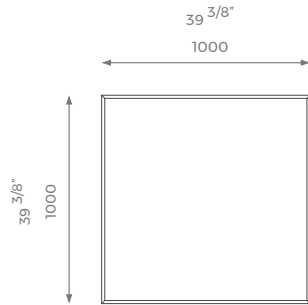

LONDON

MEDIUM

ST-02-CT-05-M

STANDARD OPTIONS AVAILABLE

WOOD STAIN   MIRROR & GLASS   MARBLE