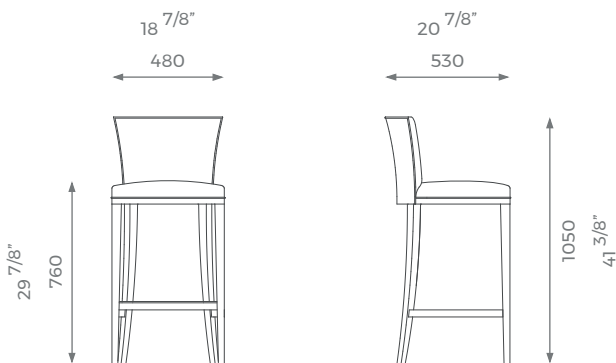

BAR STOOL

Laura

The Laura bar stool has an extremely versatile design. Its simplicity will enhance any interior, from classic to contemporary, making Laura a perfect fit for both commercial and domestic settings. The curved back and padded seat provide excellent levels of comfort and the show-wood base oozes quality.

HIGH

ST-01-BS-03-H

DETAILS

- Piping on the back and seat.
- Wooden legs.
- Metal bar on top of the frontal wood piece.
- 10 years construction guarantee (for further information please contact our sales team).

For further questions feel free to contact our sales team and with the help of our experts we help you solve all your questions.

PLAIN
1.5 m

PATTERN/VELVET
1.8 m

LEATHER
2.5 sq m

LONDON

LOW

ST-01-BS-03-L

PLAIN
1.5 m

PATTERN/VELVET
1.8 m

LEATHER
2.5 sq m