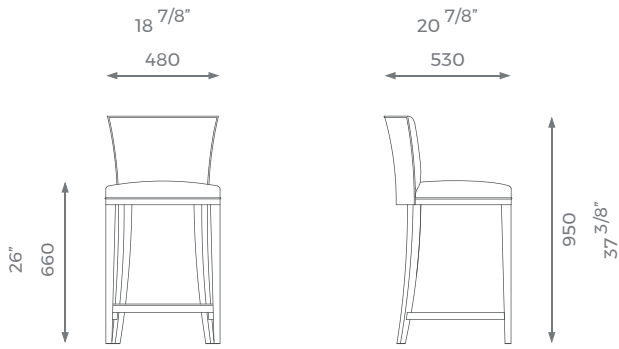

For further questions feel free to contact our sales team and with the help of our experts we help you solve all your questions.

PLAIN
1.5 m

PATTERN/VELVET
1.8 m

LEATHER
2.5 sq m

LONDON

LOW

ST-01-BS-03-L

PLAIN
1.5 m

PATTERN/VELVET
1.8 m

LEATHER
2.5 sq m