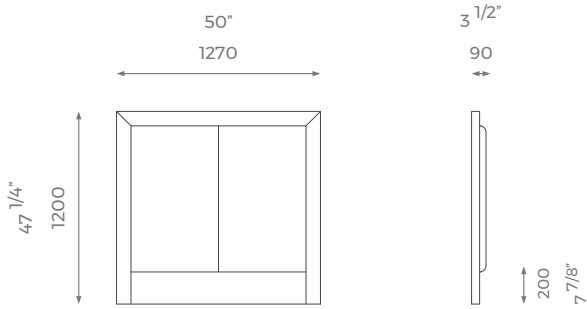

For further questions feel free to contact our sales team and with the help of our experts we help you solve all your questions.

PLAIN  
2.2 m

PATTERN/VELVET  
3.2 m

LEATHER  
3.8 sqm

MATTRESS  
1.9 m x 0.9 m

### SMALL DOUBLE

ST-01-HB-16-SD

PLAIN  
3.2 m

PATTERN/VELVET  
4.1 m

LEATHER  
4.8 sqm

MATTRESS  
1.9 m x 1.2 m

### DOUBLE

ST-01-HB-16-D

PLAIN  
3.8 m

PATTERN/VELVET  
4.6 m

LEATHER  
5.2 sqm

MATTRESS  
1.9 m x 1.35 m