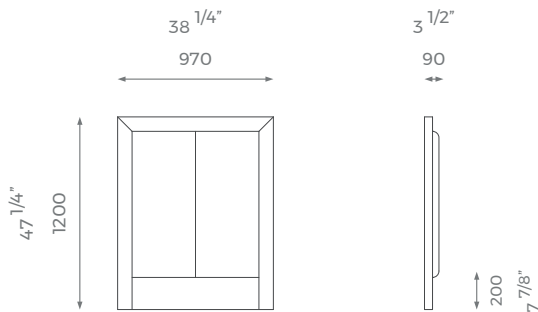

# Lancaster

Lancaster is a headboard of simple lines featuring two padded panels inside an upholstered frame creating a very minimalistic and stylish piece. This headboard is available in a wide range of sizes.

SINGLE

ST-01-HB-16-S

DETAILS

- Two padded panels.
- Wall mounted.
- 10 years construction guarantee (for further information please contact our sales team).

BESPOKE

This piece has an array of customization options, you can order a CAD technical drawing (additional cost) or/and give property access for fine measuring checks to ensure maximum precision on your bespoke order.

### SMALL DOUBLE

ST-01-HB-16-SD

PLAIN  
3.2 m

PATTERN/VELVET  
4.1 m

LEATHER  
4.8 sqm

MATTRESS  
1.9 m x 1.2 m

### DOUBLE

ST-01-HB-16-D

PLAIN  
3.8 m

PATTERN/VELVET  
4.6 m

LEATHER  
5.2 sqm

MATTRESS  
1.9 m x 1.35 m