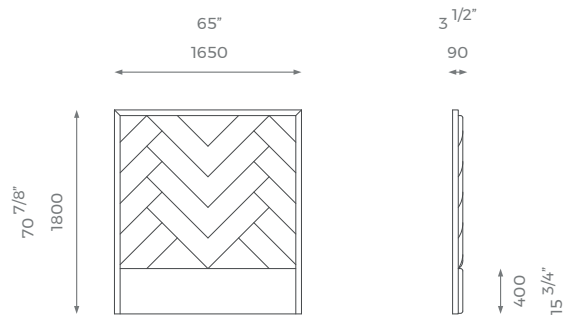

SMALL DOUBLE

ST-01-HB-09-SD

PLAIN
3.5m

PATTERN/VELVET
4.5m

LEATHER
5.5sqm

MATTRESS
1.9m x 1.2m

DOUBLE

ST-01-BN-09-D

PLAIN
4m

PATTERN/VELVET
5m

LEATHER
6sqm

MATTRESS
1.9m x 1.35m

KING

ST-01-HB-09-K

PLAIN
5m

PATTERN/VELVET
6m