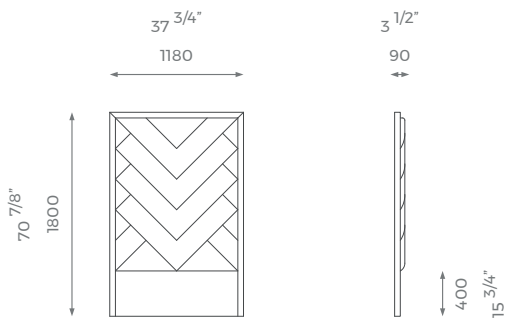

HEADBOARD

Kensington

Kensington is a luxurious headboard with bold geometric lines outlined in solid show wood. Sumptuous layers of padding ensure a comfortable recline. This versatile piece sits well on a multitude of beds, including those from our range.

SINGLE

ST-01-HB-09-S

DETAILS

- Padded geometric shapes.
- 10 years construction guarantee (for further information please contact our sales team).

BESPOKE

This piece has an array of customization options, you can order a CAD technical drawing (additional cost) or/and give property access for fine measuring checks to ensure maximum precision on your bespoke order.

For further questions feel free to contact our sales team and with the help of our experts we help you solve all your questions.

PLAIN
2.5 m

PATTERN/VELVET
3.5 m

LEATHER
5 sqm

MATTRESS
1.9 m x 0.9 m

LONDON

SMALL DOUBLE

ST-01-HB-09-SD

PLAIN
3.5m

PATTERN/VELVET
4.5m

LEATHER
5.5sqm

MATTRESS
1.9m x 1.2m

DOUBLE

ST-01-BN-09-D