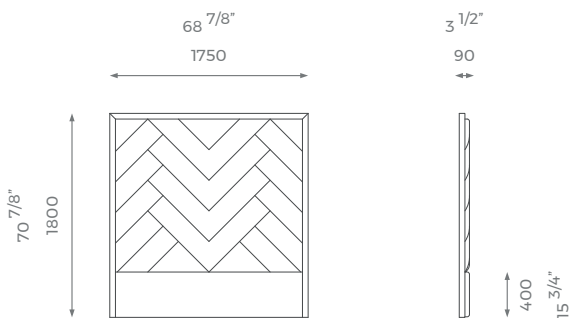

SMALL DOUBLE

ST-01-HB-09-SD

PLAIN
3.5m

PATTERN/VELVET
4.5m

LEATHER
5.5sqm

MATTRESS
1.9m x 1.2m

DOUBLE

ST-01-BN-09-D

PLAIN
4m

PATTERN/VELVET
5m

LEATHER
6sqm

MATTRESS
1.9m x 1.35m

KING

ST-01-HB-09-K

PLAIN
5m

PATTERN/VELVET
6m

LEATHER
7sqm

MATTRESS
2m x 1.5m

SUPER KING

ST-01-BN-09-SK

PLAIN
5.5m

PATTERN/VELVET
6.5m

LEATHER
7.5sqm

MATTRESS
2m x 1.8m