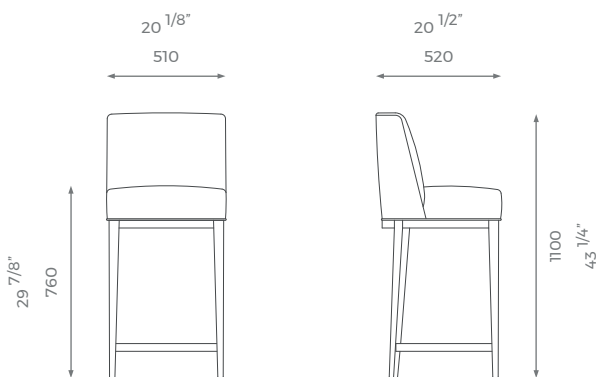

HIGH

ST-01-BS-07-H

DETAILS

- Piping on the bottom part of the seat.
- Wooden legs.
- Metal bar on the foot rail.
- 10 years construction guarantee (for further information please contact our sales team).

For further questions feel free to contact our sales team and with the help of our experts we help you solve all your questions.

PLAIN
1.8 m

PATTERN/VELVET
2.2 m

LEATHER
2.5 sq m

LONDON

LOW

ST-01-BS-07-L

PLAIN
1.8 m

PATTERN/VELVET
2.2 m

LEATHER
2.5 sq m