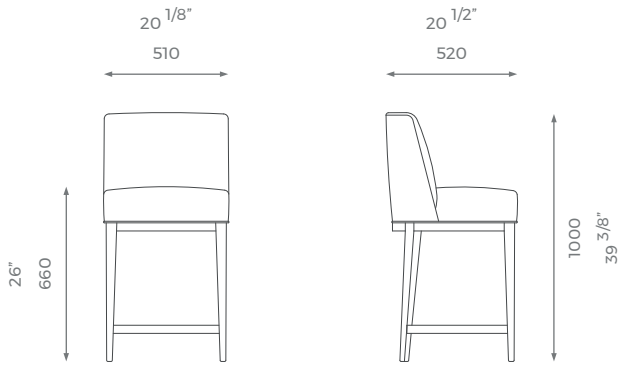

For further questions feel free to contact our sales team and with the help of our experts we help you solve all your questions.

PLAIN
1.8 m

PATTERN/VELVET
2.2 m

LEATHER
2.5 sq m

LONDON

LOW

ST-01-BS-07-L

PLAIN
1.8 m

PATTERN/VELVET
2.2 m

LEATHER
2.5 sq m