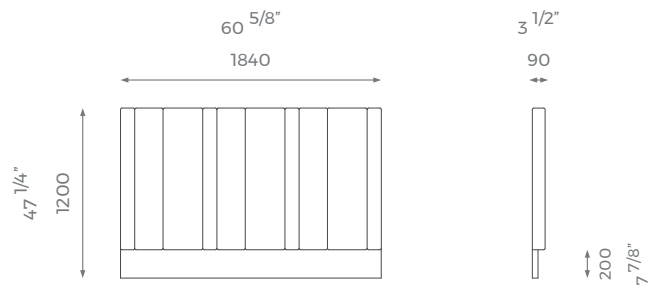

### KING

ST-01-HB-12-K

PLAIN  
4 m

PATTERN/VELVET  
4.5 m

LEATHER  
6 sqm

MATTRESS  
2 m x 1.5 m

### SUPER KING

ST-01-HB-12-SK

PLAIN  
4.2 m

PATTERN/VELVET  
5.4 m

LEATHER  
7 sqm

MATTRESS  
2 m x 1.8 m