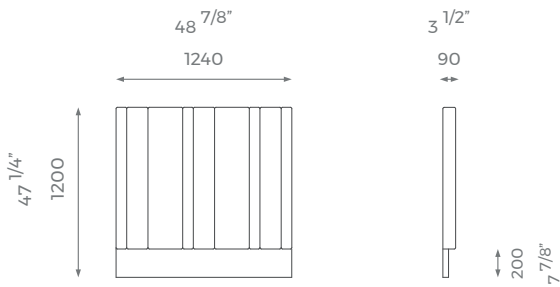

For further questions feel free to contact our sales team and with the help of our experts we help you solve all your questions.

PLAIN  
2 m

PATTERN/VELVET  
3 m

LEATHER  
4 sqm

MATTRESS  
1.9 m x 0.9 m

LONDON

### SMALL DOUBLE

ST-01-HB-12-SD

PLAIN  
3 m

PATTERN/VELVET  
3.6 m

LEATHER  
4.5 sqm

MATTRESS  
1.9 m x 1.2 m