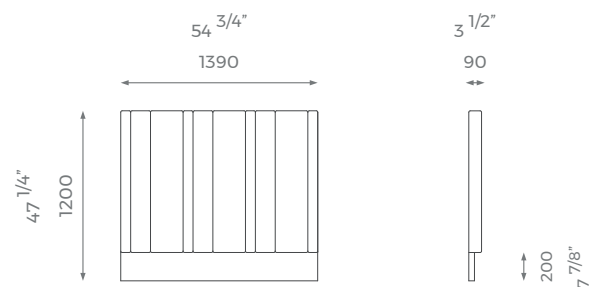

### SMALL DOUBLE

ST-01-HB-12-SD

PLAIN  
3 m

PATTERN/VELVET  
3.6 m

LEATHER  
4.5 sqm

MATTRESS  
1.9 m x 1.2 m

### DOUBLE

ST-01-HB-12-D

PLAIN  
3.4 m

PATTERN/VELVET  
4 m

LEATHER  
5.5 sqm

MATTRESS  
1.9 m x 1.35 m