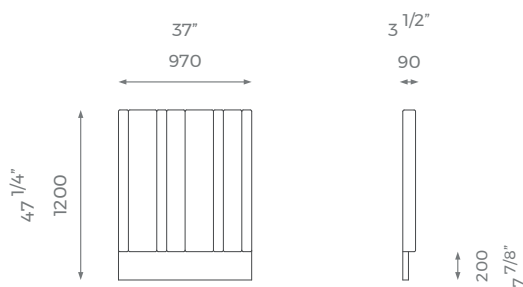

SINGLE

ST-01-HB-12-S

DETAILS

- Padded asymmetrical flutes.
- Wall mounted.
- 10 years construction guarantee (for further information please contact our sales team).

BESPOKE

This piece has an array of customization options, you can order a CAD technical drawing (additional cost) or/and give property access for fine measuring checks to ensure maximum precision on your bespoke order.