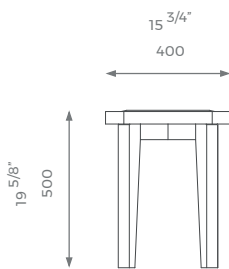

LOW

ST-02-SD-03-L

STANDARD OPTIONS AVAILABLE

WOOD STAIN

MIRROR & GLASS

MARBLE

DETAILS

- Customizable table top.
- 2 years construction guarantee (for further information please contact our sales team).

BESPOKE

This piece has an array of customization options, you can order a CAD technical drawing (additional cost) or/and give property access for fine measuring checks to ensure maximum precision on your bespoke order.

For further questions feel free to contact our sales team and with the help of our experts we help you solve all your questions.