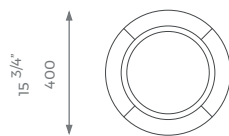

LOW

ST-02-SD-03-L

STANDARD OPTIONS AVAILABLE

WOOD STAIN

MIRROR & GLASS

MARBLE

DETAILS

- Customizable table top.
- 2 years construction guarantee (for further information please contact our sales team).

BESPOKE

This piece has an array of customization options, you can order a CAD technical drawing (additional cost) or/and give property access for fine measuring checks to ensure maximum precision on your bespoke order.

For further questions feel free to contact our sales team and with the help of our experts we help you solve all your questions.