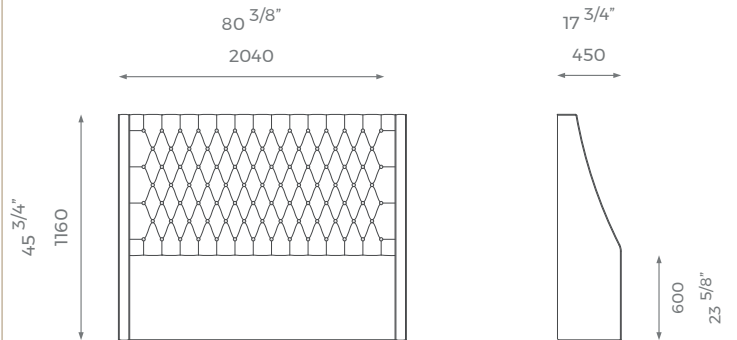

ST-01-HB-10-SD

PLAIN
2.5m

PATTERN/VELVET
3.5m

LEATHER
4.5sqm

MATTRESS
1.9m x 1.2m

DOUBLE

ST-01-HB-10-D

PLAIN
3m

PATTERN/VELVET
4m

LEATHER
5.5 sqm

MATTRESS
1.9m x 1.35m

KING

ST-01-HB-10-K

PLAIN
3.5m

PATTERN/VELVET
4.5m

LEATHER
6 sqm

MATTRESS
2m x 1.5m

SUPER KING

ST-01-HB-10-SK

PLAIN
4m

PATTERN/VELVET
5.5m

LEATHER
7sqm

MATTRESS
2m x 1.8m