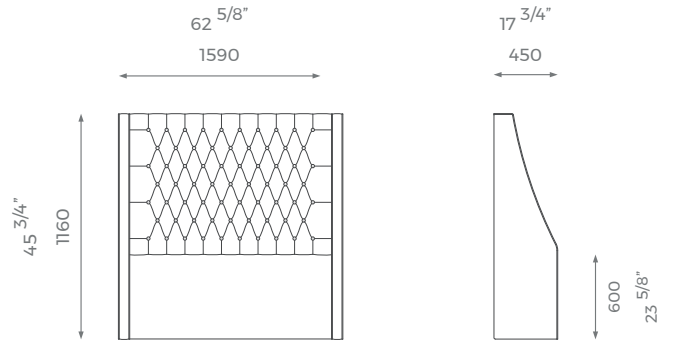

ST-01-HB-10-SD

PLAIN
2.5m

PATTERN/VELVET
3.5m

LEATHER
4.5sqm

MATTRESS
1.9m x 1.2m

DOUBLE

ST-01-HB-10-D

PLAIN
3m

PATTERN/VELVET
4m

LEATHER
5.5 sqm

MATTRESS
1.9m x 1.35m

KING

ST-01-HB-10-K

PLAIN
3.5m

PATTERN/VELVET
4.5m

LEATHER
6 sqm

MATTRESS
2m x 1.5m

SUPER KING

ST-01-HB-10-SK

PLAIN
4m

PATTERN/VELVET
5.5m

LEATHER
7sqm

MATTRESS
2m x 1.8m