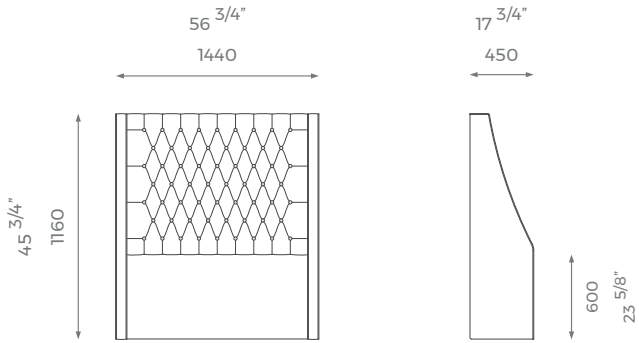

For further questions feel free to contact our sales team and with the help of our experts we help you solve all your questions.

PLAIN
2 m

PATTERN/VELVET
3 m

LEATHER
4 sqm

MATTRESS
1.9 m x 0.9 m

LONDON

SMALL DOUBLE

ST-01-HB-10-SD

PLAIN
2.5m

PATTERN/VELVET
3.5m

LEATHER
4.5sqm

MATTRESS
1.9m x 1.2m

DOUBLE

ST-01-HB-10-D

PLAIN
3m

PATTERN/VELVET
4m

LEATHER
5.5 sqm

MATTRESS
1.9m x 1.35m

KING

ST-01-HB-10-K

PLAIN
3.5m

PATTERN/VELVET
4.5m

LEATHER
6 sqm

MATTRESS
2m x 1.5m

SUPER KING

ST-01-HB-10-SK

PLAIN
4m

PATTERN/VELVET
5.5m

LEATHER
7sqm

MATTRESS
2m x 1.8m