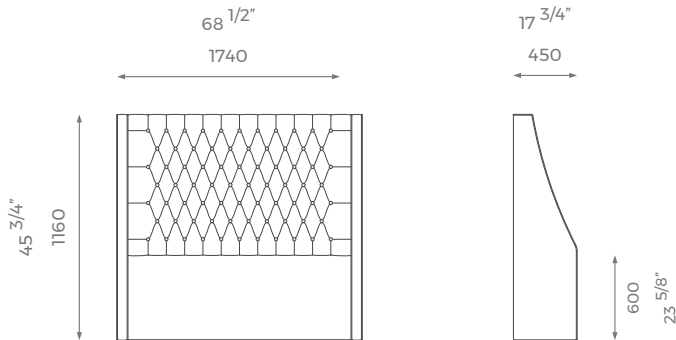

ST-01-HB-10-SD

PLAIN
2.5m

PATTERN/VELVET
3.5m

LEATHER
4.5sqm

MATTRESS
1.9m x 1.2m

DOUBLE

ST-01-HB-10-D

PLAIN
3m

PATTERN/VELVET
4m

LEATHER
5.5 sqm

MATTRESS
1.9m x 1.35m

KING

ST-01-HB-10-K

PLAIN
3.5m

PATTERN/VELVET
4.5m

LEATHER
6 sqm

MATTRESS
2m x 1.5m

SUPER KING

ST-01-HB-10-SK

PLAIN
4m

PATTERN/VELVET
5.5m

LEATHER
7sqm

MATTRESS
2m x 1.8m