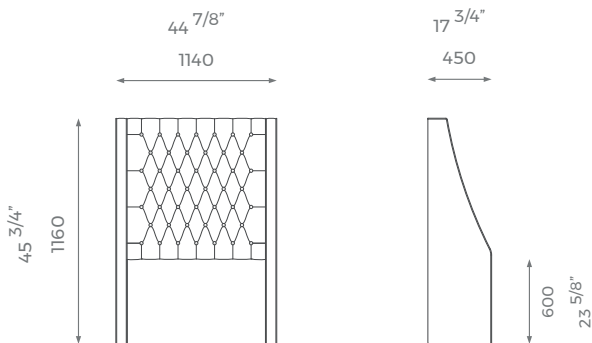

SINGLE

ST-01-HB-10-S

DETAILS

- Deep buttoning on the frontal panel.
- 10 years construction guarantee (for further information please contact our sales team).

BESPOKE

This piece has an array of customization options, you can order a CAD technical drawing (additional cost) or/and give property access for fine measuring checks to ensure maximum precision on your bespoke order.

For further questions feel free to contact our sales team and with the help of our experts we help you solve all your questions.

PLAIN
2 m

PATTERN/VELVET
3 m

LEATHER
4 sqm

MATTRESS
1.9 m x 0.9 m