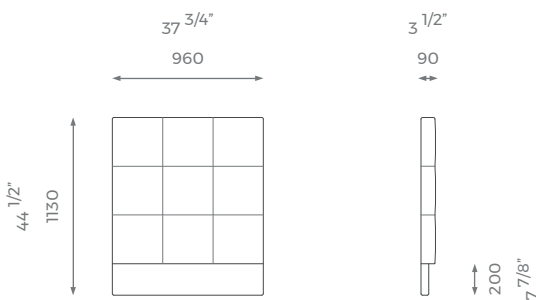

DETAILS

- Pulled fabric frontal panel.
- 10 years construction guarantee (for further information please contact our sales team).

BESPOKE

This piece has an array of customization options, you can order a CAD technical drawing (additional cost) or/and give property access for fine measuring checks to ensure maximum precision on your bespoke order.

For further questions feel free to contact our sales team and with the help of our experts we help you solve all your questions.

PLAIN
2 m

PATTERN/VELVET
3 m

LEATHER
4 sqm

MATTRESS
1.9 m x 0.9 m