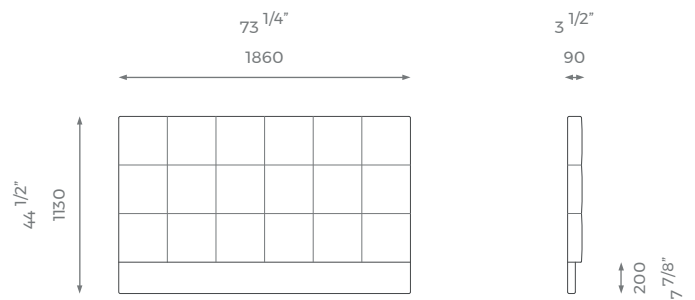

SUPER KING

ST-01-BN-08-SK

PLAIN
4 m

PATTERN/VELVET
5.5 m

LEATHER
7 sqm

MATTRESS
2 m x 1.8 m