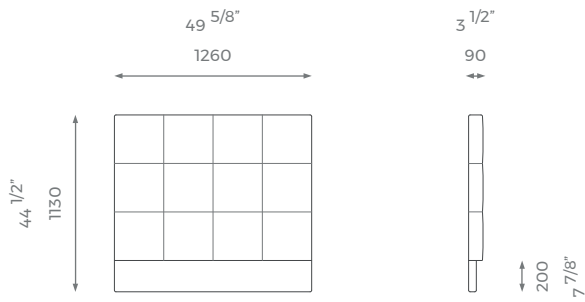

For further questions feel free to contact our sales team and with the help of our experts we help you solve all your questions.

PLAIN  
2 m

PATTERN/VELVET  
3 m

LEATHER  
4 sqm

MATTRESS  
1.9 m x 0.9 m

LONDON

### SMALL DOUBLE

ST-01-HB-08-SD

PLAIN  
2.5 m

PATTERN/VELVET  
3.5 m

LEATHER  
4.5 sqm

MATTRESS  
1.9 m x 1.2 m