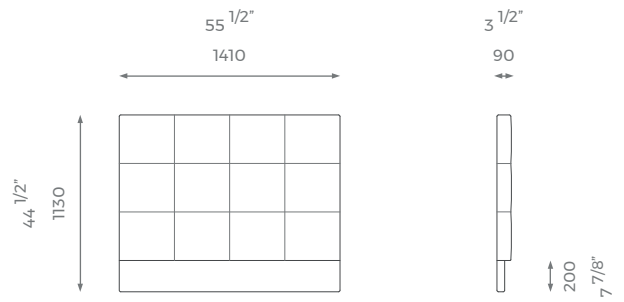

DOUBLE

ST-01-BN-08-D

PLAIN
3 m

PATTERN/VELVET
4 m

LEATHER
5.5 sqm

MATTRESS
1.9 m x 1.35 m