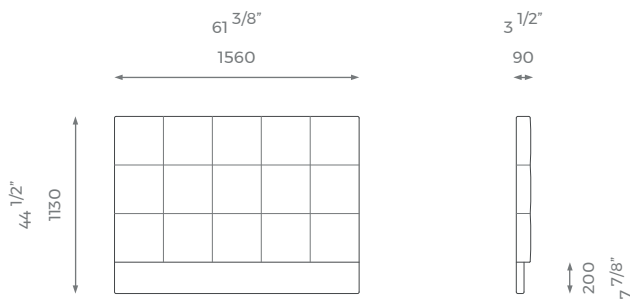

### DOUBLE

ST-01-BN-08-D

PLAIN  
3 m

PATTERN/VELVET  
4 m

LEATHER  
5.5 sqm

MATTRESS  
1.9 m x 1.35 m

### KING

ST-01-HB-08-K

PLAIN  
3.5 m

PATTERN/VELVET  
4.5 m

LEATHER  
6 sqm

MATTRESS  
2 m x 1.5 m