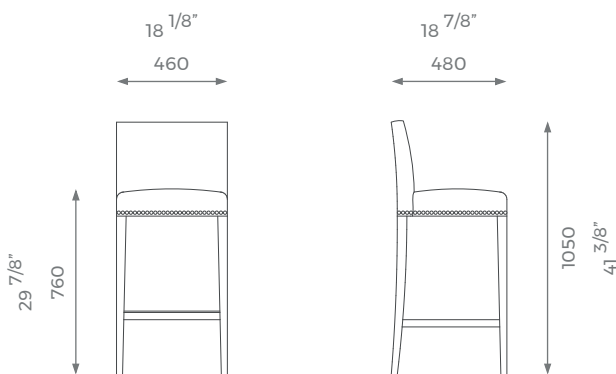

LONDON

BAR STOOL

Francis

This contemporary bar stool will suit both the residential and commercial ambiances. The Francis bar stool boasts a fine row of studs on the base and a solid wood frame.

HIGH

ST-01-BS-05-H

DETAILS

- Studs on the seat.
- Wooden legs.
- Metal bar on top of the frontal wood piece.
- 10 years construction guarantee (for further information please contact our sales team).

BESPOKE

This piece has an array of customization options, you can order a CAD technical drawing (additional cost) or/and give property access for fine measuring checks to ensure maximum precision on your bespoke order.

For further questions feel free to contact our sales team and with the help of our experts we help you solve all your questions.

PLAIN
2 m

PATTERN/VELVET
2.5 m

LEATHER
3 sq m

LONDON

LOW

ST-01-BS-05-L

PLAIN
2 m

PATTERN/VELVET
2.5 m

LEATHER
3 sq m