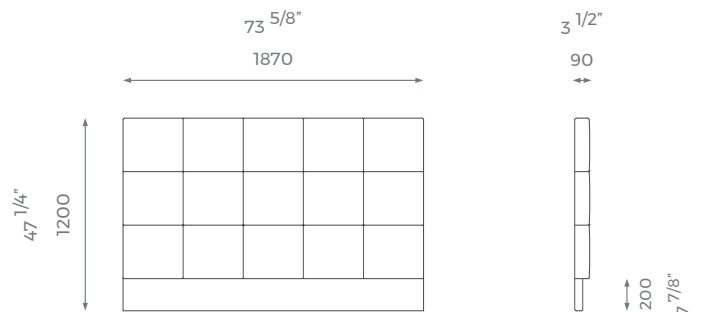

### KING

ST-01-HB-13-K

PLAIN  
4 m

PATTERN/VELVET  
4.5 m

LEATHER  
6 sqm

MATTRESS  
2 m x 1.5 m

### SUPER KING

ST-01-HB-13-SK

PLAIN  
4.2 m

PATTERN/VELVET  
5.4 m

LEATHER  
7 sqm

MATTRESS  
2 m x 1.8 m