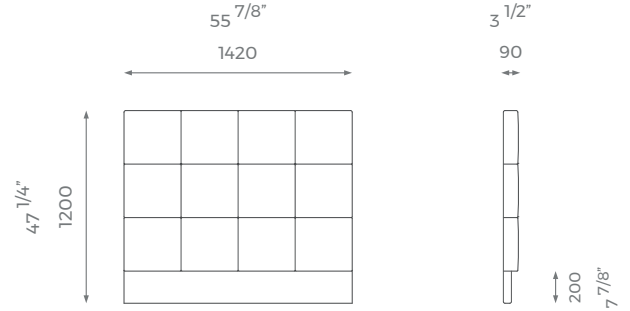

### SMALL DOUBLE

ST-01-HB-13-SD

PLAIN  
3 m

PATTERN/VELVET  
3.6 m

LEATHER  
4.5 sqm

MATTRESS  
1.9 m x 1.2 m

### DOUBLE

ST-01-HB-13-D

PLAIN  
3.4 m

PATTERN/VELVET  
4 m

LEATHER  
5.5 sqm

MATTRESS  
1.9 m x 1.35 m