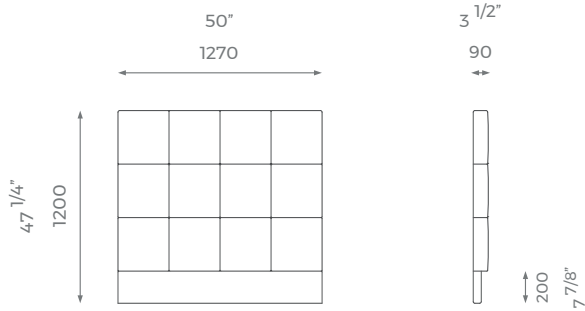

LONDON

SMALL DOUBLE

ST-01-HB-13-SD

PLAIN
3 m

PATTERN/VELVET
3.6 m

LEATHER
4.5 sqm

MATTRESS
1.9 m x 1.2 m