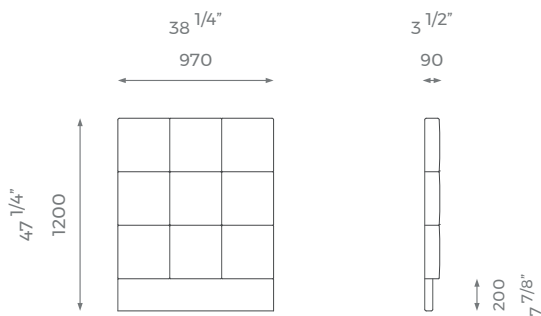

SINGLE

ST-01-HB-13-S

DETAILS

- Padded check pattern panels.
- Wall mounted.
- 10 years construction guarantee (for further information please contact our sales team).

BESPOKE

This piece has an array of customization options, you can order a CAD technical drawing (additional cost) or/and give property access for fine measuring checks to ensure maximum precision on your bespoke order.

For further questions feel free to contact our sales team and with the help of our experts we help you solve all your questions.

PLAIN
2.5 m

PATTERN/VELVET
3.5 m

LEATHER
3 sqm

MATTRESS
1.9 m x 0.9 m