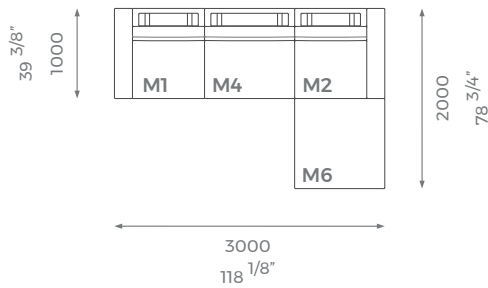

For further questions feel free to contact our sales team and with the help of our experts we help you solve all your questions.

PLAIN
15.5 m

PATTERN/VELVET
18.6 m

LEATHER
21.7 sq m

LONDON

COMPOSITION 2 (RIGHT)

ST-01-MS-01-C2R

COMPOSITION 2 (LEFT)

ST-01-MS-01-C2L

COMPOSITION 3

ST-01-MS-01-C3

COMPOSITION 4 (RIGHT)

ST-01-MS-01-C4R

COMPOSITION 4 (LEFT)