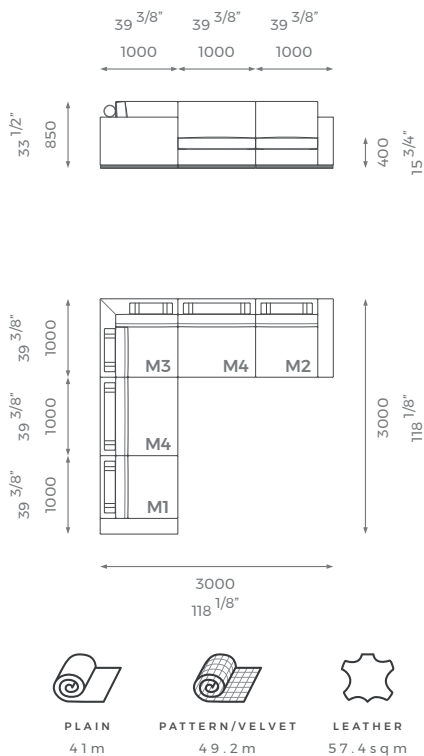

For further questions feel free to contact our sales team and with the help of our experts we help you solve all your questions.

PLAIN
15.5 m

PATTERN/VELVET
18.6 m

LEATHER
21.7 sq m

LONDON

COMPOSITION 2 (RIGHT)

ST-01-MS-01-C4L

COMPOSITION 5 (RIGHT)

ST-01-MS-01-C5R

COMPOSITION 5 (LEFT)

ST-01-MS-01-C5L

COMPOSITION 6 (RIGHT)

ST-01-MS-01-C6R

LONDON

COMPOSITION 6 (LEFT)

ST-01-MS-01-C6L

PLAIN
53 m

PATTERN/VELVET
63.6 m

LEATHER
74.2 sqm

MODULE 1

ST-01-MS-01-M1

PLAIN
8.5 m

ST-01-MS-01-M3

PLAIN
10 m

PATTERN/VELVET
12 m

LEATHER
14 sqm

LONDON

MODULE 4

ST-01-MS-01-M4

PLAIN
7 m