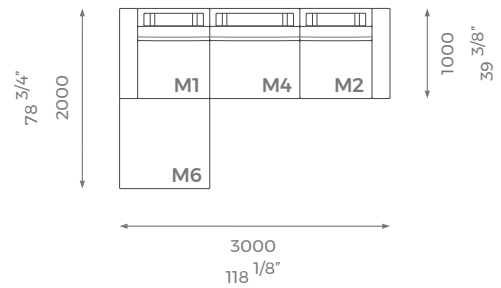

For further questions feel free to contact our sales team and with the help of our experts we help you solve all your questions.

PLAIN
15.5 m

PATTERN/VELVET
18.6 m

LEATHER
21.7 sq m

LONDON

COMPOSITION 2 (RIGHT)

ST-01-MS-01-C2R

COMPOSITION 2 (LEFT)

ST-01-MS-01-C2L

COMPOSITION 3

ST-01-MS-01-C3

COMPOSITION 4 (RIGHT)

ST-01-MS-01-C4R

COMPOSITION 4 (LEFT)