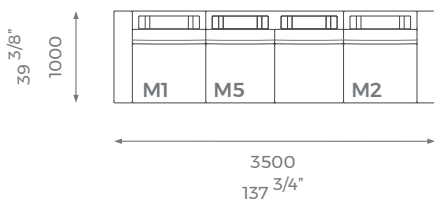

For further questions feel free to contact our sales team and with the help of our experts we help you solve all your questions.

PLAIN
15.5 m

PATTERN/VELVET
18.6 m

LEATHER
21.7 sq m

LONDON

COMPOSITION 2 (RIGHT)

ST-01-MS-01-C2R

COMPOSITION 2 (LEFT)

ST-01-MS-01-C2L

COMPOSITION 3

ST-01-MS-01-C3

COMPOSITION 4 (RIGHT)

ST-01-MS-01-C4R

COMPOSITION 4 (LEFT)