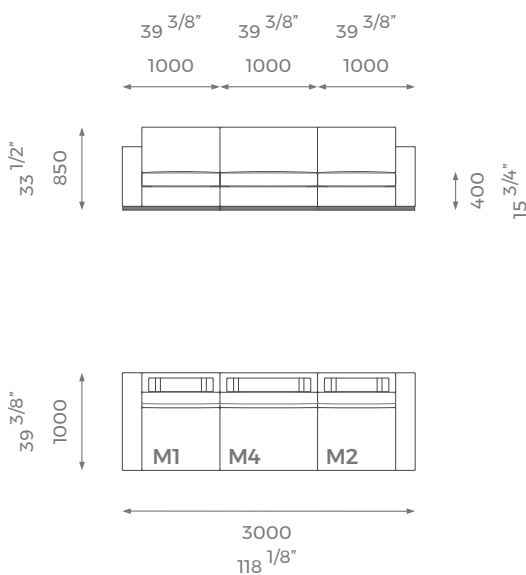

COMPOSITION 1

ST-01-MS-02-C1

DETAILS

- Wooden plinth.
- 10 years construction guarantee (for further information please contact our sales team).

BESPOKE

This piece has an array of customization options, you can order a CAD technical drawing (additional cost) or/and give property access for fine measuring checks to ensure maximum precision on your bespoke order.

For further questions feel free to contact our sales team and with the help of our experts we help you solve all your questions.

PLAIN
15.5 m

PATTERN/VELVET
18.6 m

LEATHER
21.7 sq m