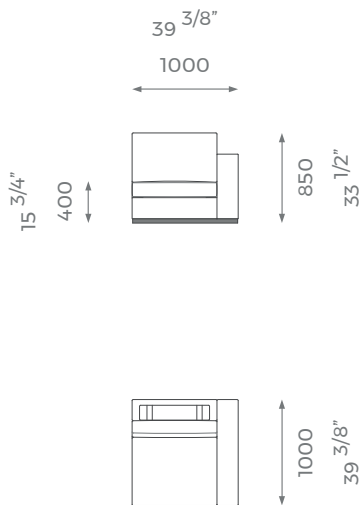

MODULE 2

ST-01-MS-01-M2

PLAIN
8.5 m

PATTERN/VELVET
10.2 m

LEATHER
11.9 sqm