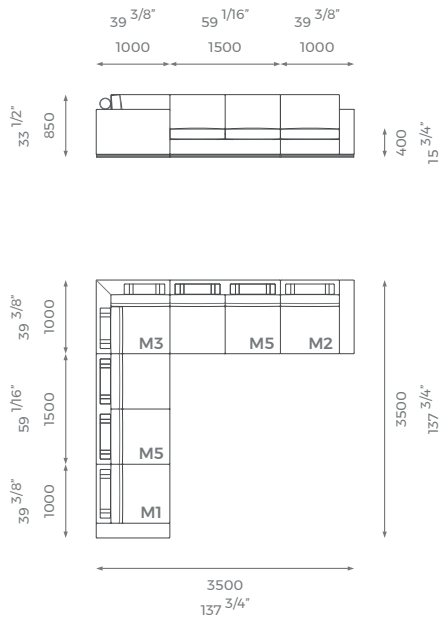

For further questions feel free to contact our sales team and with the help of our experts we help you solve all your questions.

PLAIN
15.5 m

PATTERN/VELVET
18.6 m

LEATHER
21.7 sq m

LONDON

COMPOSITION 2 (RIGHT)

ST-01-MS-01-C4L

COMPOSITION 5 (RIGHT)

ST-01-MS-01-C5R

COMPOSITION 5 (LEFT)

ST-01-MS-01-C5L

COMPOSITION 6 (RIGHT)

ST-01-MS-01-C6R

LONDON

COMPOSITION 6 (LEFT)

ST-01-MS-01-C6L

PLAIN
53 m

PATTERN/VELVET
63.6 m

LEATHER
74.2 sqm

MODULE 1

ST-01-MS-01-M1

PLAIN
8.5 m

ST-01-MS-01-M3

PLAIN
10 m

PATTERN/VELVET
12 m

LEATHER
14 sqm

LONDON

MODULE 4

ST-01-MS-01-M4

PLAIN
7 m