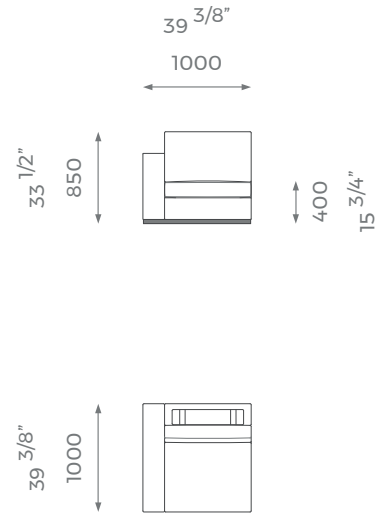

COMPOSITION 6 (LEFT)

ST-01-MS-01-C6L

PLAIN
53 m

PATTERN/VELVET
63.6 m

LEATHER
74.2 sqm

MODULE 1

ST-01-MS-01-M1

PLAIN
8.5 m