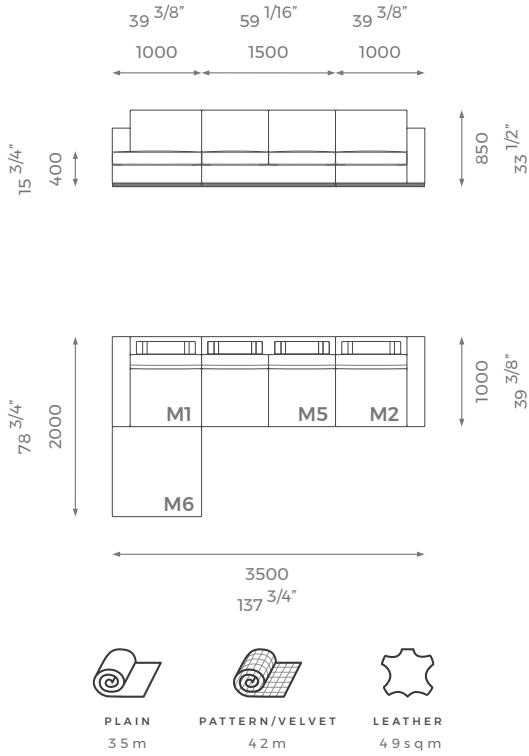

COMPOSITION 4 (LEFT)

ST-01-MS-01-C4L