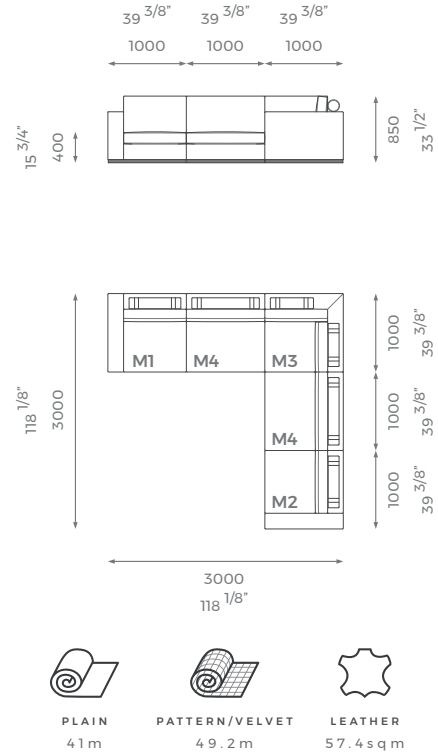

COMPOSITION 5 (RIGHT)

ST-01-MS-01-C5R