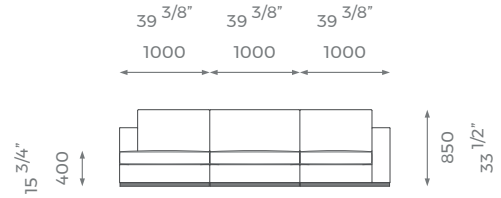

For further questions feel free to contact our sales team and with the help of our experts we help you solve all your questions.

PLAIN
15.5 m

PATTERN/VELVET
18.6 m

LEATHER
21.7 sq m

LONDON

COMPOSITION 2 (RIGHT)

ST-01-MS-01-C2R

COMPOSITION 2 (LEFT)

ST-01-MS-01-C2L

COMPOSITION 3

ST-01-MS-01-C3

COMPOSITION 4 (RIGHT)

ST-01-MS-01-C4R

COMPOSITION 4 (LEFT)