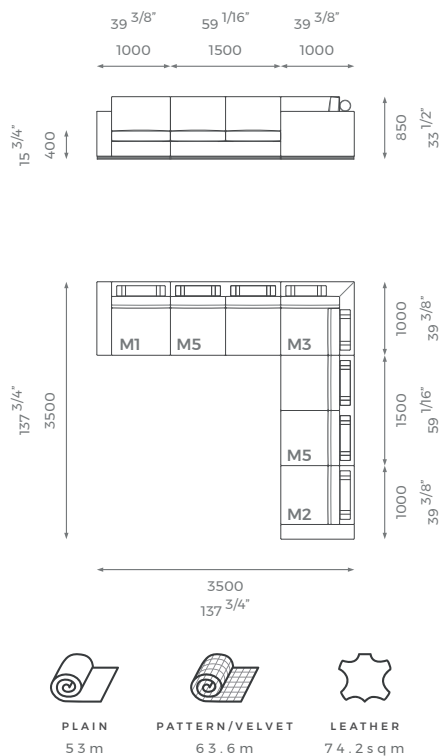

For further questions feel free to contact our sales team and with the help of our experts we help you solve all your questions.

PLAIN
15.5 m

PATTERN/VELVET
18.6 m

LEATHER
21.7 sq m

LONDON

COMPOSITION 2 (RIGHT)

ST-01-MS-01-C4L

COMPOSITION 5 (RIGHT)

ST-01-MS-01-C5R

COMPOSITION 5 (LEFT)

ST-01-MS-01-C5L

COMPOSITION 6 (RIGHT)

ST-01-MS-01-C6R

LONDON

COMPOSITION 6 (LEFT)

ST-01-MS-01-C6L

PLAIN
53 m

PATTERN/VELVET
63.6 m

LEATHER
74.2 sqm

MODULE 1

ST-01-MS-01-M1

PLAIN
8.5 m

ST-01-MS-01-M3

PLAIN
10 m

PATTERN/VELVET
12 m

LEATHER
14 sqm

LONDON

MODULE 4

ST-01-MS-01-M4

PLAIN
7 m