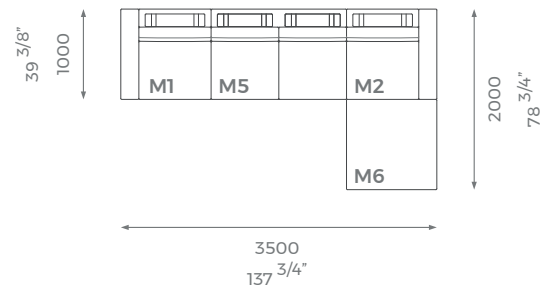

For further questions feel free to contact our sales team and with the help of our experts we help you solve all your questions.

PLAIN
15.5 m

PATTERN/VELVET
18.6 m

LEATHER
21.7 sq m

LONDON

COMPOSITION 2 (RIGHT)

ST-01-MS-01-C2R

COMPOSITION 2 (LEFT)

ST-01-MS-01-C2L

COMPOSITION 3

ST-01-MS-01-C3

COMPOSITION 4 (RIGHT)

ST-01-MS-01-C4R

COMPOSITION 4 (LEFT)

ST-01-MS-01-C4L

COMPOSITION 5 (RIGHT)

ST-01-MS-01-C5R

COMPOSITION 5 (LEFT)

ST-01-MS-01-C5L

COMPOSITION 6 (RIGHT)

ST-01-MS-01-C6R

LONDON