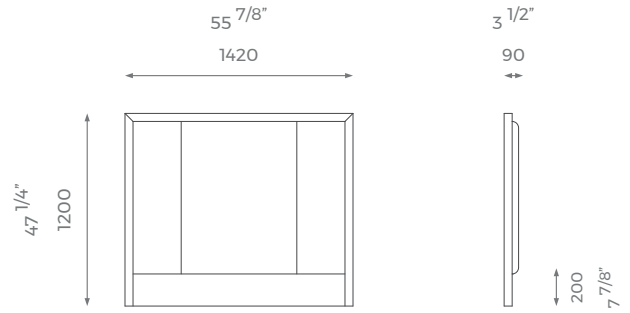

For further questions feel free to contact our sales team and with the help of our experts we help you solve all your questions.

LONDON

SMALL DOUBLE

ST-01-HB-17-SD

PLAIN
3.2 m

PATTERN/VELVET
4.1 m

LEATHER
4.8 sqm

MATTRESS
1.9 m x 1.2 m

DOUBLE

ST-01-HB-17-D

PLAIN
3.8 m

PATTERN/VELVET
4.6 m

LEATHER
5.2 sqm

MATTRESS
1.9 m x 1.35 m

KING

ST-01-HB-17-K

PLAIN
4.5 m

PATTERN/VELVET
5.7 m

LEATHER
6.3 sqm

MATTRESS
2 m x 1.5 m

SUPER KING

ST-01-HB-17-SK

PLAIN
5.4 m

PATTERN/VELVET
6.6 m

LEATHER
7.8 sqm

MATTRESS
2 m x 1.8 m