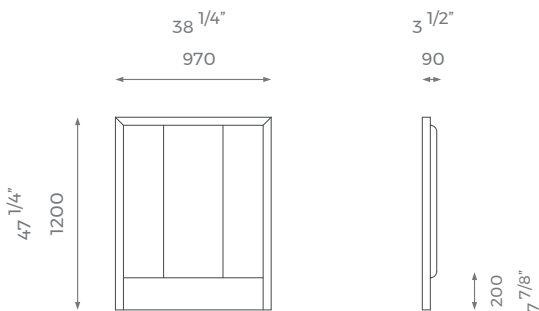

HEADBOARD

Daisy

Daisy is the epitome of elegance, featuring a subtle show wood frame and three padded panels, this headboard is a timeless piece to fit every style of bedroom interior design. This piece comes in a variety of sizes.

SINGLE

ST-01-HB-17-S

DETAILS

- Three padded geometric panels.
- Show wood frame
- Wall mounted.
- 10 years construction guarantee (for further information please contact our sales team)

PLAIN
2.2 m

PATTERN/VELVET
3.2 m

For further questions feel free to contact our sales team and with the help of our experts we help you solve all your questions.

LONDON

SMALL DOUBLE

ST-01-HB-17-SD

PLAIN
3.2 m

PATTERN/VELVET
4.1 m

LEATHER
4.8 sqm

MATTRESS
1.9 m x 1.2 m

DOUBLE

ST-01-HB-17-D

PLAIN
3.8 m

PATTERN/VELVET
4.6 m

LEATHER
5.2 sqm

MATTRESS
1.9 m x 1.35 m

KING