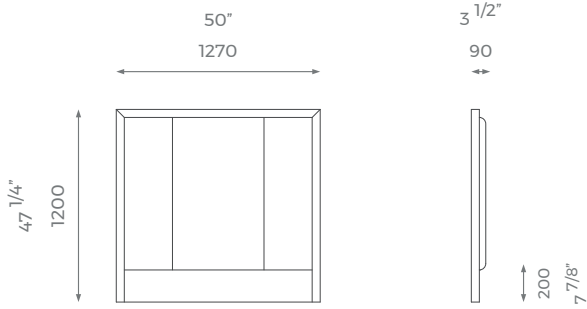

SINGLE

ST-01-HB-17-S

DETAILS

- Three padded geometric panels.
- Show wood frame
- Wall mounted.
- 10 years construction guarantee (for further information please contact our sales team)

PLAIN
2.2 m

PATTERN/VELVET
3.2 m

LEATHER
3.8 sq m

MATTRESS
1.9 m x 0.9 m

BESPOKE

This piece has an array of customization options, you can order a CAD technical drawing (additional cost) or/and give property access for fine measuring checks to ensure maximum precision on your bespoke order.

For further questions feel free to contact our sales team and with the help of our experts we help you solve all your questions.

LONDON

SMALL DOUBLE

ST-01-HB-17-SD

PLAIN
3.2 m

PATTERN/VELVET
4.1 m

LEATHER
4.8 sqm

MATTRESS
1.9 m x 1.2 m

DOUBLE

ST-01-HB-17-D

PLAIN
3.8 m

PATTERN/VELVET
4.6 m

LEATHER
5.2 sqm

MATTRESS
1.9 m x 1.35 m

KING