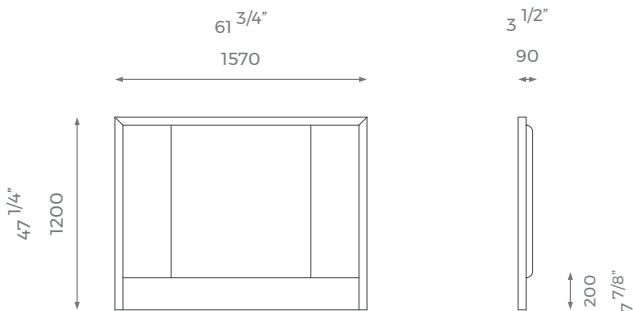

MATTRESS
1.9 m x 1.2 m

DOUBLE

ST-01-HB-17-D

PLAIN
3.8 m

PATTERN/VELVET
4.6 m

LEATHER
5.2 sqm

MATTRESS
1.9 m x 1.35 m

KING

ST-01-HB-17-K

PLAIN
4.5 m

PATTERN/VELVET
5.7 m

LEATHER
6.3 sqm

MATTRESS
2 m x 1.5 m

SUPER KING

ST-01-HB-17-SK

PLAIN
5.4 m

PATTERN/VELVET
6.6 m

LEATHER
7.8 sqm

MATTRESS
2 m x 1.8 m