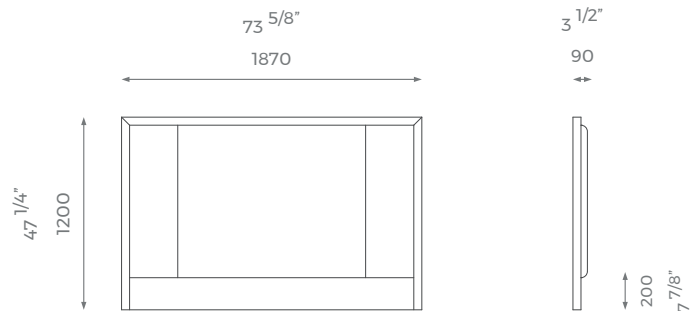

MATTRESS
1.9 m x 1.2 m

DOUBLE

ST-01-HB-17-D

PLAIN
3.8 m

PATTERN/VELVET
4.6 m

LEATHER
5.2 sqm

MATTRESS
1.9 m x 1.35 m

KING

ST-01-HB-17-K

PLAIN
4.5 m

PATTERN/VELVET
5.7 m

LEATHER
6.3 sqm

MATTRESS
2 m x 1.5 m

SUPER KING

ST-01-HB-17-SK

PLAIN
5.4 m

PATTERN/VELVET
6.6 m

LEATHER
7.8 sqm

MATTRESS
2 m x 1.8 m