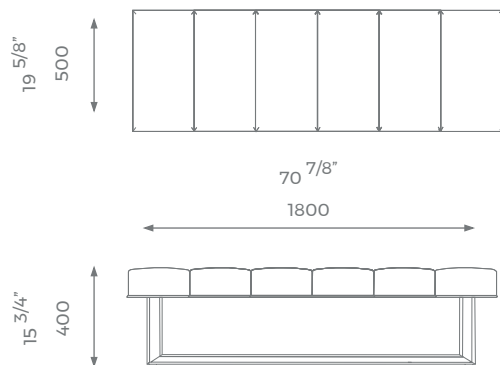

For further questions feel free to contact our sales team and with the help of our experts we help you solve all your questions.

PLAIN
1.5 m

PATTERN/VELVET
1.8 m

LEATHER
2.1 sq m

LONDON

MEDIUM

ST-01-BN-10-M

PLAIN
2 m

PATTERN/VELVET
2.4 m

LEATHER
2.8 sq m

LARGE

ST-01-BN-10-L

PLAIN
2.8 m

PATTERN/VELVET
3.4 m

LEATHER
3.9 sq m