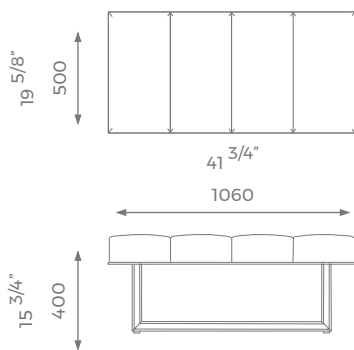

BENCH

Clarkson

Our Clarkson bench is a true synthesis of style and comfort. Features a fluted seat cushion with piped detailing, and beautifully detailed show wood leg frame. Use this Clarkson bench as extra seating or a luxe addition to the foot of a bed.

SMALL

ST-01-BN-10-S

DETAILS

- Wooden leg frame with chamfer detailing
- Fluted seat cushion
- Piping around bottom edge of seat
- 10 years construction guarantee (for further information please contact our sales team)

For further questions feel free to contact our sales team and with the help of our experts we help you solve all your questions.

PLAIN
1.5 m

PATTERN/VELVET
1.8 m

LEATHER
2.1 sq m

LONDON

MEDIUM

ST-01-BN-10-M

PLAIN
2 m

PATTERN/VELVET
2.4 m

LEATHER
2.8 sq m

LARGE

ST-01-BN-10-L

PLAIN
2.8 m

PATTERN/VELVET
3.4 m

LEATHER
3.9 sq m