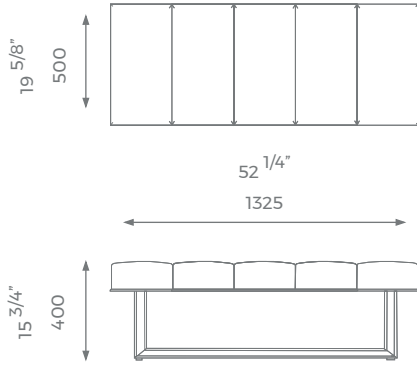

For further questions feel free to contact our sales team and with the help of our experts we help you solve all your questions.

PLAIN
1.5 m

PATTERN/VELVET
1.8 m

LEATHER
2.1 sq m

LONDON

MEDIUM

ST-01-BN-10-M

PLAIN
2 m

PATTERN/VELVET
2.4 m

LEATHER
2.8 sq m

LARGE

ST-01-BN-10-L

PLAIN
2.8 m

PATTERN/VELVET
3.4 m

LEATHER
3.9 sq m