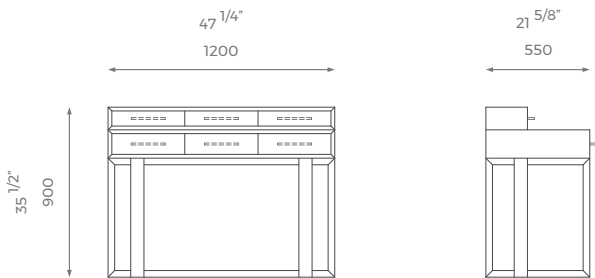

LONDON

DRESSING TABLE

Bromley

Bromley is a sophisticated and multifunctional dressing table. With six very practical drawers, Bromley can serve both as a dressing table and a desk. Organizing all your personal objects and accessories, this piece is extremely functional. Sitting on a beautiful geometrical cross-legged base and featuring our Wallace handle, this dressing table has a striking look that will enhance any bedroom.

SMALL

ST-02-DR-01-S

DETAILS

- Total of six drawers.
- Available in a wide range of handles and knobs (please check our website or contact our sales team).
- 2 years construction guarantee (for further information please contact our sales team).