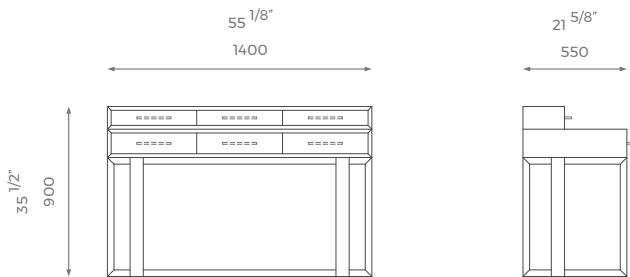

LONDON

MEDIUM

ST-02-DR-01-M

STANDARD OPTIONS AVAILABLE

WOOD VENEER

WOOD STAIN

LACQUER

LEATHER

HANDLES