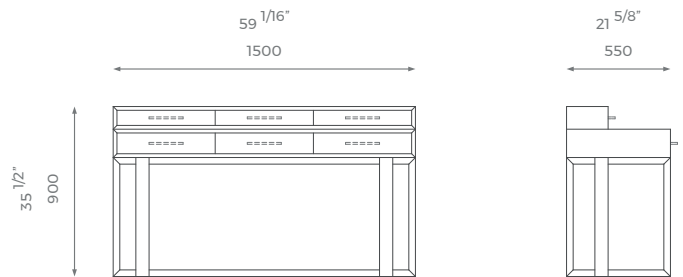

LARGE

ST-02-DR-01-L

STANDARD OPTIONS AVAILABLE

WOOD VENEER

WOOD STAIN

LACQUER

LEATHER

HANDLES