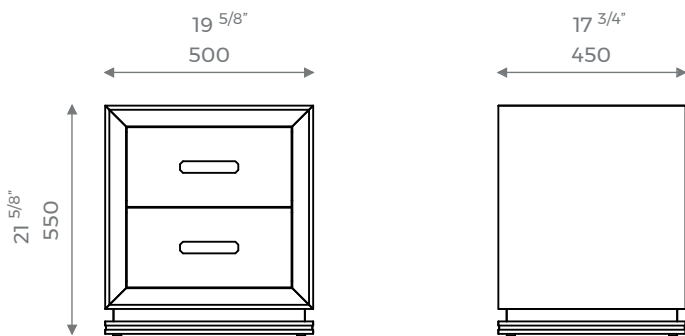

SMALL

ST-02-BT-02-S