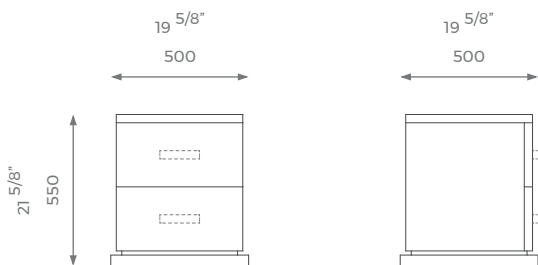

BEDSIDE TABLE

Evelyn

Evelyn bedside table is synonym of understated luxury. Its clean lines and luxurious finishing details make this an ideal addition to both the classic and contemporary spaces. This piece has two generous drawers with beautiful Italian metal handles as detailing. Sitting on show-wood plinth, Evelyn can be handmade with your choice of finishes, wood veneers or stains.

SMALL

ST-02-BT-06-S

DETAILS

- Drawer bottom in faux leather (see finishes).
- 2 years construction guarantee (for further information please contact our sales team).

BESPOKE

This piece has an array of customization options, you can order a CAD technical drawing (additional cost) or/and give property access for fine measuring checks to ensure maximum precision on your bespoke order.