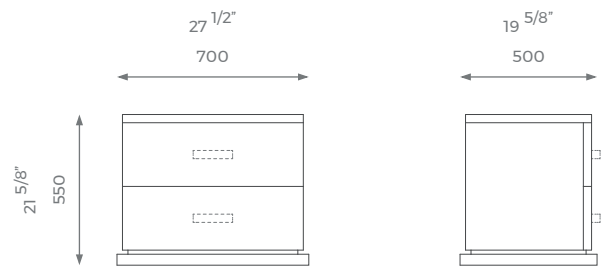

LARGE

ST-02-BT-06-L

STANDARD OPTIONS AVAILABLE

WOOD
STAIN

WOOD
VENEER

LACQUER

HANDLES

LEATHER