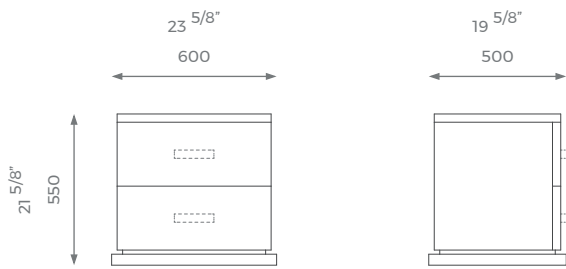

LONDON

MEDIUM

ST-02-BT-06-M

STANDARD OPTIONS AVAILABLE

WOOD
STAIN

WOOD
VENEER

LACQUER

HANDLES

LEATHER