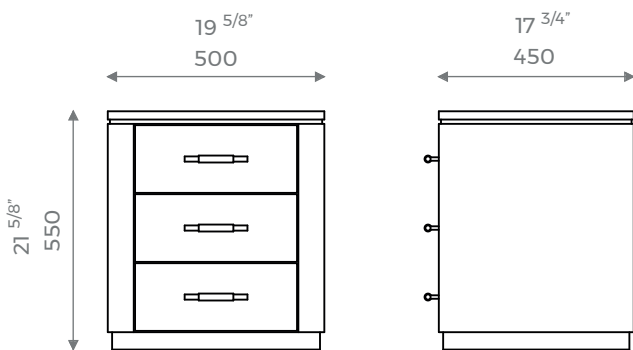

BESPOKE

This piece has an array of customization options, you can order a CAD technical drawing (additional cost) or/and give property access for fine measuring checks to ensure maximum precision on your bespoke order.

For further questions feel free to contact our sales team and with the help of our experts we help you solve all your questions.